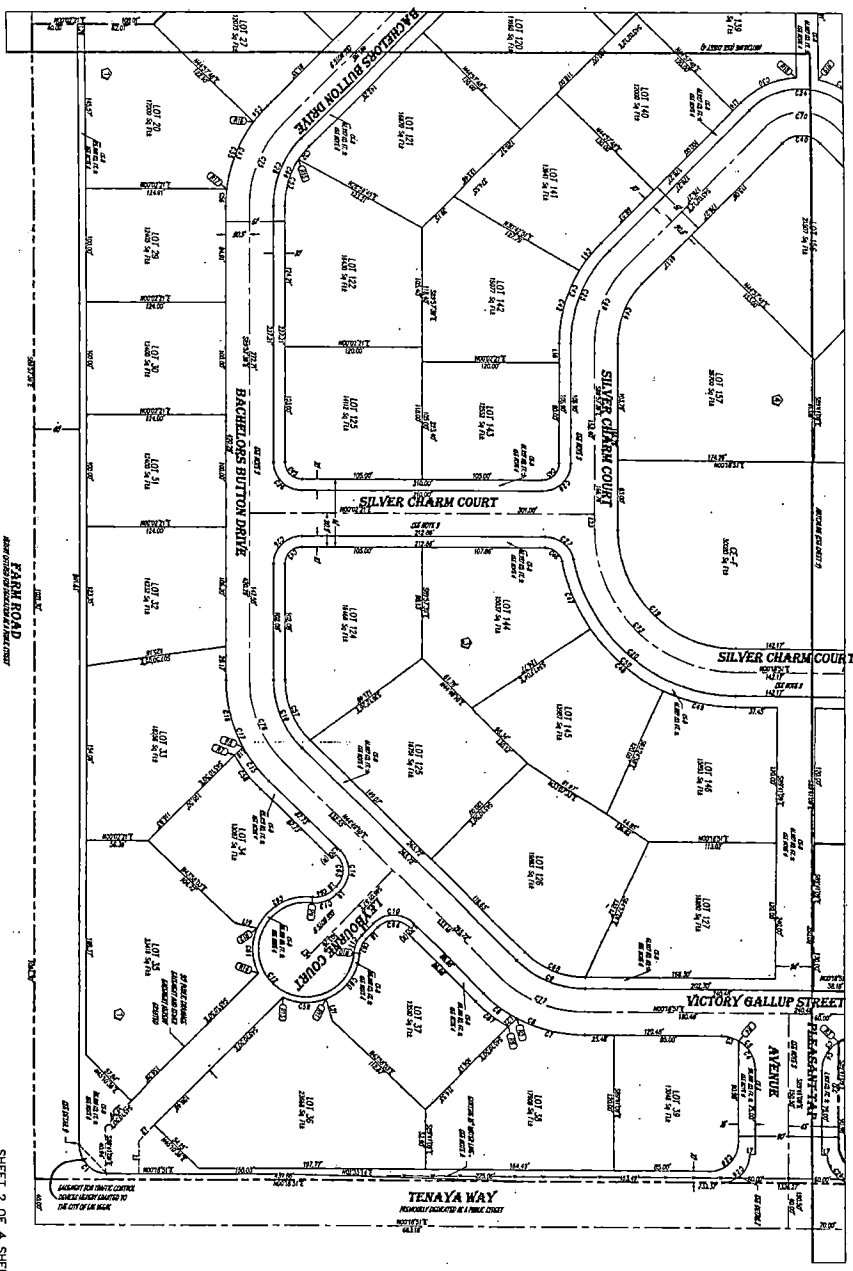

File Copy

TENAYA FARMS UNIT 24

THE PLAT OF

SITUATE IN THE CITY OF LAS VEGAS, CLARK COUNTY, NEVADA BEING A PORTION OF THE SOUTH ONE-HALF OF THE NORTHWEST ONE-QUARTER OF SECTION 15, TOWNSHIP 19 SOUTH, RANGE 80 EAST, M.D.M.

TENAYA WAY
PROBABLY LOCATED IN A PUBLIC COURT

SCALE: 1"=40'

FARM ROAD
AS SHOWN ON THE ORIGINAL PLAT

SHEET 2 OF 4 SHEETS

817102
7/8 79