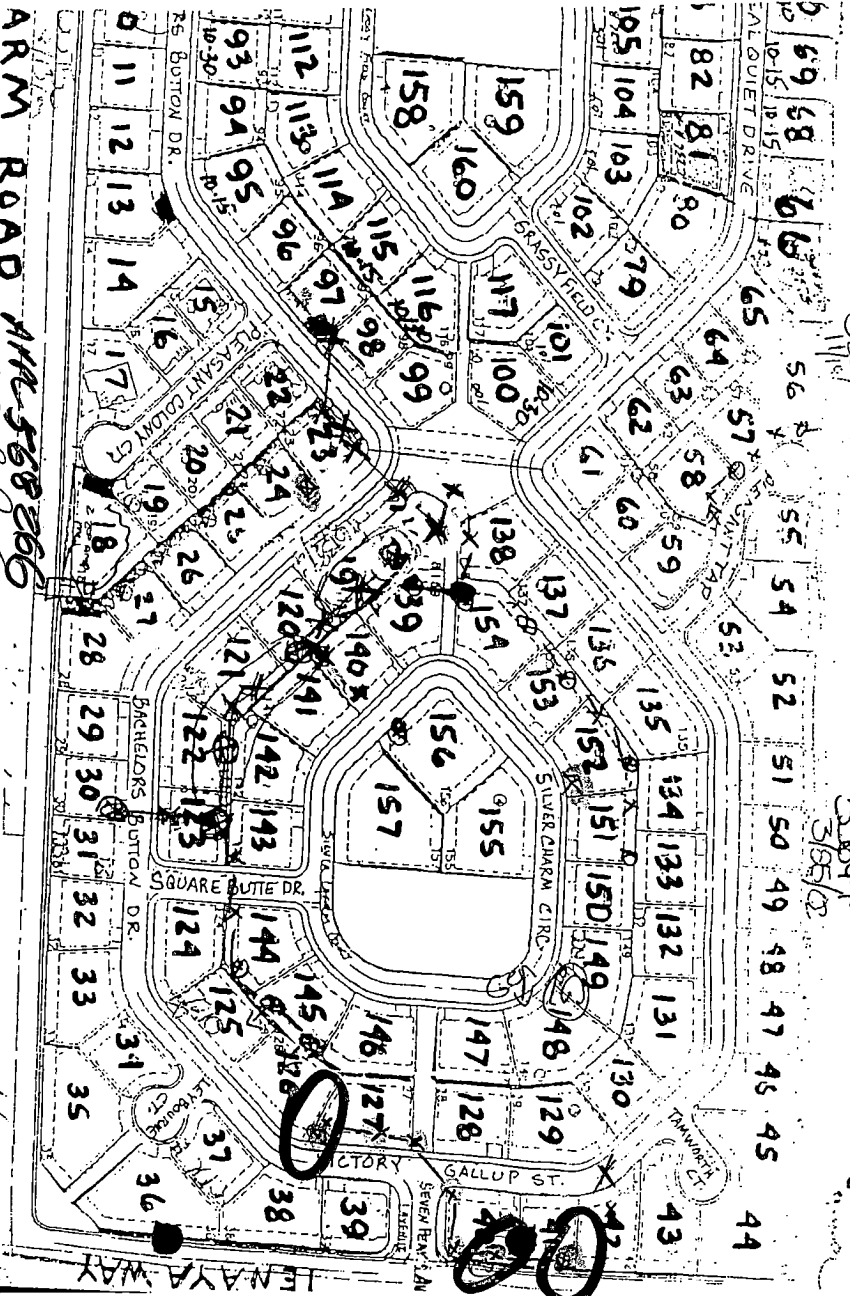

TENAYA FARMS UNIT 2A

Recorded in Book 102 Page 79 of Plats

200 Scale Map Location: G-15-3

Fire Dept. District Map # 1418:43; 44

MASTER SITE ADDRESS: 7631 N. TENAYA WAY

BLOCK 1	LOT	23	7371	BACHELORS BUTTON	DR	E/W	PRIVATE STREET
		24	7361				
		25	7351				
		26	7341				
		27	7331				
		28	7321				
		29	7311				
		30	7301				
		31	7231				
		32	7221				
		33	7211				
BLOCK 1	LOT	34	7611	LEYBOURNE CT		N/S	PRIVATE STREET
		35	7601				
		36	7600				
		37	7610				
BLOCK 1	LOT	38	7620	VICTORY GALLUP ST		N/S	PRIVATE STREET
		39	7630				
BLOCK 3	LOT	118	7370	BACHELORS BUTTON	DR	E/W	PRIVATE STREET
		119	7360				
		120	7350				
		121	7330				
		122	7320				
		123	7300				
		124	7220				
		125	7210				
BLOCK 3	LOT	126	7619	VICTORY GALLUP ST		N/S	PRIVATE STREET
		127	7629				
BLOCK 3	LOT	139	7266	SILVER CHARM CT		E/W	PRIVATE STREET
		140	7270				
		141	7274				
		142	7278				
		143	7282				
		144	7222				
		145	7226				
		146	7230				
		147	7234				
		148	7238				
		149	7242				
		150	7246				
		151	7250				
		152	7254				
		153	7258				
		154	7262				
BLOCK 4	LOT	155	7247	SILVER CHARM CT		E/W	PRIVATE STREET

SCALE: 1"=40'

FARM ROAD
AS SHOWN ON THE ORIGINAL PLAT

SHEET 2 OF 4 SHEETS

817102
7/8 79

File Copy

TENAYA FARMS UNIT 2A

THE PLAT OF

SITUATE IN THE CITY OF LAS VEGAS, CLARK COUNTY, NEVADA BEING A PORTION OF THE SOUTH ONE-HALF OF THE NORTHWEST ONE-QUARTER OF SECTION 15, TOWNSHIP 19 SOUTH, RANGE 60 EAST, M.D.M.

ARM ROAD **ARC-568266**

TEMP PARK PLACE

CARINA CORP.

LAMPLIGHT ESTATES

21002 v/g

6 spans

USA#468500

Clear: 11/14/07:00