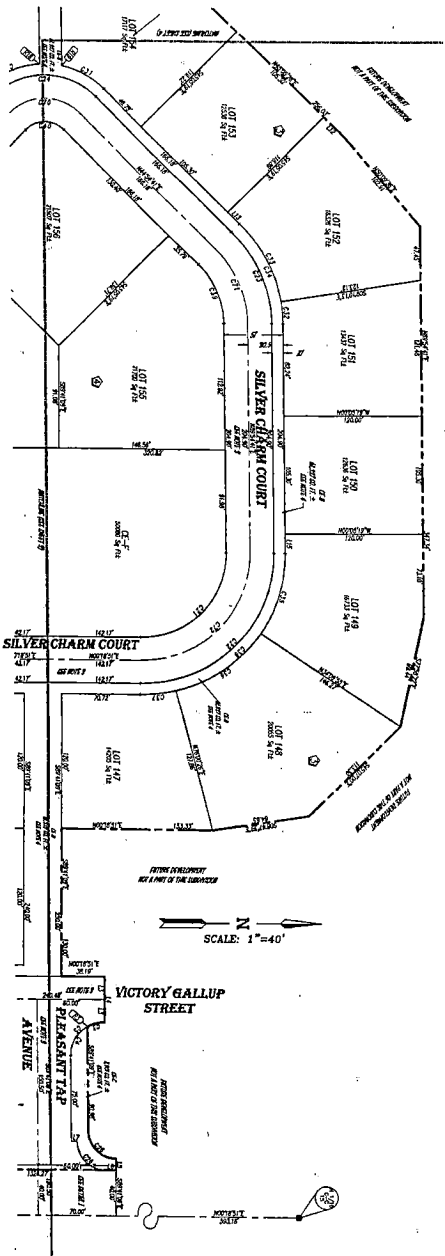

File Copy

TENAYA FARMS UNIT 2A

THE PLAT OF

SITUATE IN THE CITY OF LAS VEGAS, CLARK COUNTY, NEVADA BEING A PORTION OF THE SOUTH ONE-HALF OF THE NORTHWEST ONE-QUARTER OF SECTION 15, TOWNSHIP 19 SOUTH, RANGE 60 EAST, M.D.M.