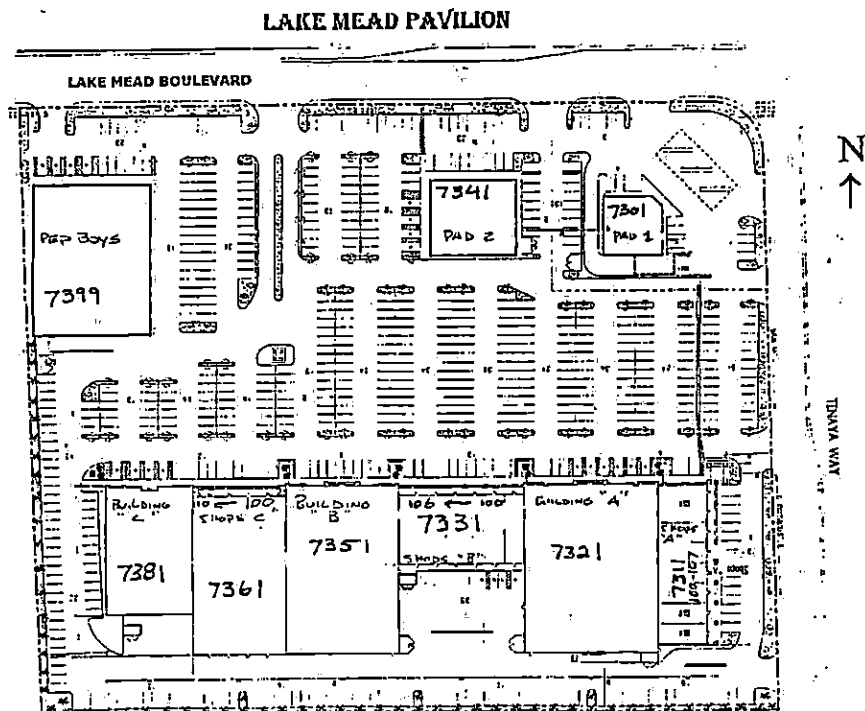

LAKE MEAD PAVILION

COMMERCIAL SUBDIVISION

GENERAL SITE ADDRESS: 7522 W. LAKE MEAD BOULEVARD

Map Recorded January 21st, 1998
Book 82, Page 96 of Plats

200 Scale Map: L-22-5
Fire Map: 2218/54,55

PAD	1	7301 W. LAKE MEAD BOULEVARD	
RETAIL SHOPS	A	7311 W. LAKE MEAD BOULEVARD	SUITES 100 -107
BUILDING A		7321 W. LAKE MEAD BOULEVARD	
RETAIL SHOPS	B	7331 W. LAKE MEAD BOULEVARD	SUITES 100 -106
PAD	2	7341 W. LAKE MEAD BOULEVARD	
BUILDING B		7351 W. LAKE MEAD BOULEVARD	
RETAIL SHOPS	C	7361 W. LAKE MEAD BOULEVARD	SUITES 100 -110
BUILDING C		7381 W. LAKE MEAD BOULEVARD	
<u>PEP BOYS</u>		7399 W. LAKE MEAD BOULEVARD	

ROBERT LINDER, PLANNER II
CITY OF LAS VEGAS
DEVELOPMENT SERVICES
CURRENT PLANNING DIVISION