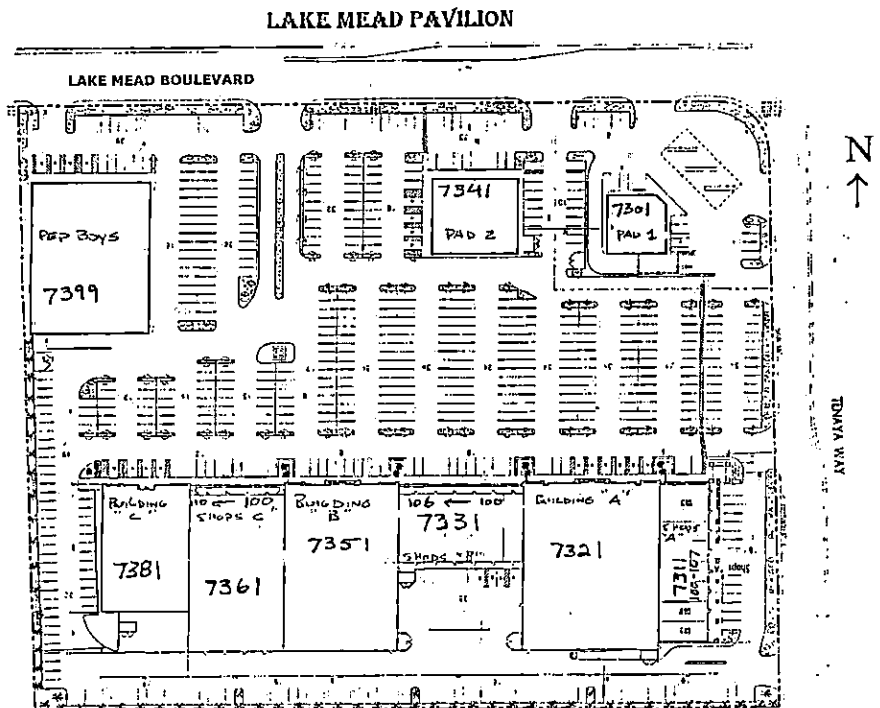

LAKE MEAD PAVILION

COMMERCIAL SUBDIVISION

GENERAL SITE ADDRESS: 7522 W. LAKE MEAD BOULEVARD

Map Recorded January 21st, 1998
Book 82, Page 96 of Plats

200 Scale Map: L-22-5
Fire Map: 2218/54,55

PAD	1	7301 W. LAKE MEAD BOULEVARD	
RETAIL SHOPS	A	7311 W. LAKE MEAD BOULEVARD	SUITES 100 -107
BUILDING A		7321 W. LAKE MEAD BOULEVARD	
RETAIL SHOPS	B	7331 W. LAKE MEAD BOULEVARD	SUITES 100 -106
PAD	2	7341 W. LAKE MEAD BOULEVARD	
BUILDING B		7351 W. LAKE MEAD BOULEVARD	
RETAIL SHOPS	C	7361 W. LAKE MEAD BOULEVARD	SUITES 100 -110
BUILDING C		7381 W. LAKE MEAD BOULEVARD	
<u>PEP BOYS</u>		7399 W. LAKE MEAD BOULEVARD	

ROBERT LINDER, PLANNER II
CITY OF LAS VEGAS
DEVELOPMENT SERVICES
CURRENT PLANNING DIVISION