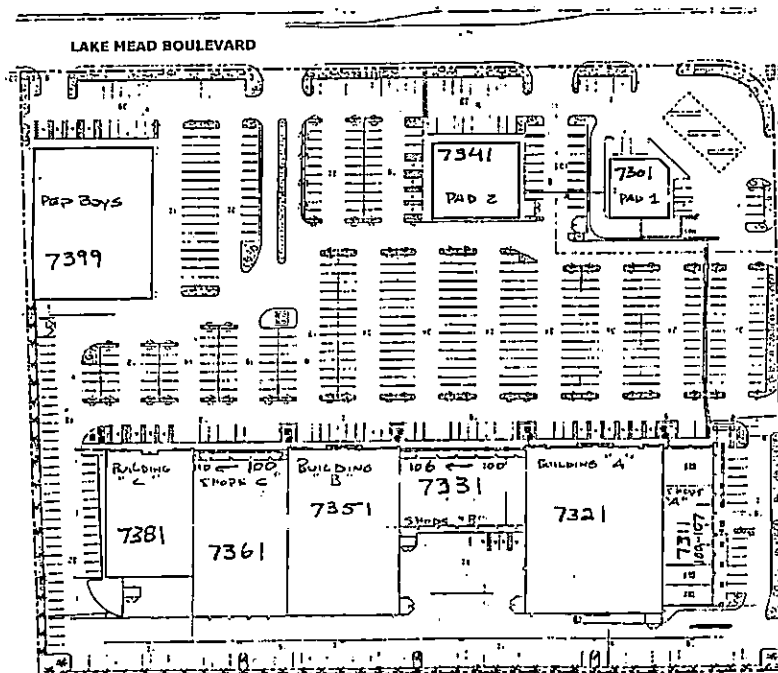

LAKE MEAD PAVILION

COMMERCIAL SUBDIVISION

GENERAL SITE ADDRESS: 7522 W. LAKE MEAD BOULEVARD

Map Recorded January 21st, 1998
Book 82, Page 96 of Plats

200 Scale Map: L-22-5
Fire Map: 2218/54,55

PAD	1	7301 W. LAKE MEAD BOULEVARD	
RETAIL SHOPS	A	7311 W. LAKE MEAD BOULEVARD	SUITES 100 -107
BUILDING A		7321 W. LAKE MEAD BOULEVARD	
RETAIL SHOPS	B	7331 W. LAKE MEAD BOULEVARD	SUITES 100 -106
PAD	2	7341 W. LAKE MEAD BOULEVARD	
BUILDING B		7351 W. LAKE MEAD BOULEVARD	
RETAIL SHOPS	C	7361 W. LAKE MEAD BOULEVARD	SUITES 100 -110
BUILDING C		7381 W. LAKE MEAD BOULEVARD	
<u>PEP BOYS</u>		7399 W. LAKE MEAD BOULEVARD	

LAKE MEAD PAVILION

ROBERT LINDER, PLANNER II
CITY OF LAS VEGAS
DEVELOPMENT SERVICES
CURRENT PLANNING DIVISION