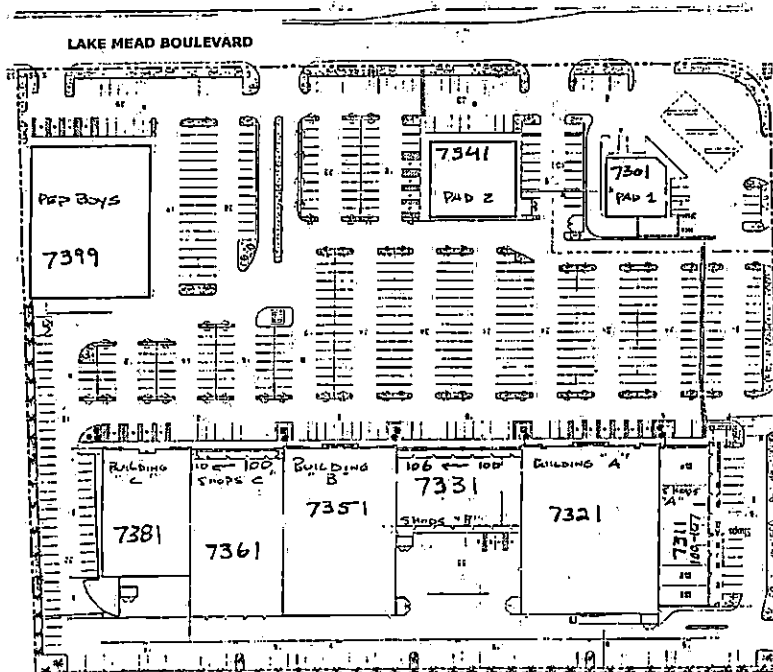

LAKE MEAD PAVILION

COMMERCIAL SUBDIVISION

GENERAL SITE ADDRESS: 7522 W. LAKE MEAD BOULEVARD

Map Recorded January 21st, 1998
Book 82, Page 96 of Plats

200 Scale Map: L-22-5
Fire Map: 2218/54,55

PAD	1	7301 W. LAKE MEAD BOULEVARD	
RETAIL SHOPS	A	7311 W. LAKE MEAD BOULEVARD	SUITES 100 -107
BUILDING A		7321 W. LAKE MEAD BOULEVARD	
RETAIL SHOPS	B	7331 W. LAKE MEAD BOULEVARD	SUITES 100 -106
PAD	2	7341 W. LAKE MEAD BOULEVARD	
BUILDING B		7351 W. LAKE MEAD BOULEVARD	
RETAIL SHOPS	C	7361 W. LAKE MEAD BOULEVARD	SUITES 100 -110
BUILDING C		7381 W. LAKE MEAD BOULEVARD	
<u>PEP BOYS</u>		7399 W. LAKE MEAD BOULEVARD	

LAKE MEAD PAVILION

Robert Linder

ROBERT LINDER, PLANNER II
CITY OF LAS VEGAS
DEVELOPMENT SERVICES
CURRENT PLANNING DIVISION