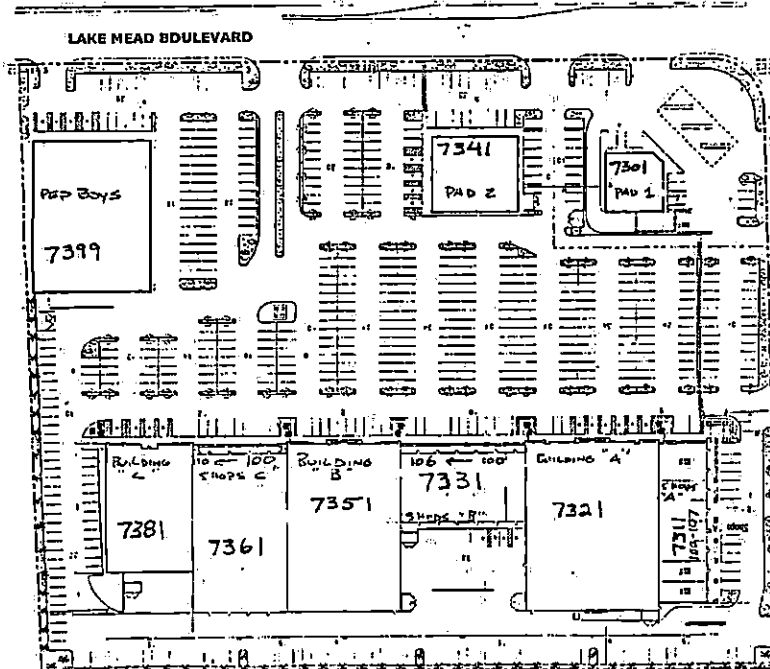

LAKE MEAD PAVILION

COMMERCIAL SUBDIVISION

GENERAL SITE ADDRESS: 7522 W. LAKE MEAD BOULEVARD

Map Recorded January 21st, 1998
Book 82, Page 96 of Plats

200 Scale Map: L-22-5
Fire Map: 2218/54,55

PAD	1	7301 W. LAKE MEAD BOULEVARD	
RETAIL SHOPS	A	7311 W. LAKE MEAD BOULEVARD	SUITES 100-107
BUILDING A		7321 W. LAKE MEAD BOULEVARD	
RETAIL SHOPS	B	7331 W. LAKE MEAD BOULEVARD	SUITES 100-106
PAD	2	7341 W. LAKE MEAD BOULEVARD	
BUILDING B		7351 W. LAKE MEAD BOULEVARD	
RETAIL SHOPS	C	7361 W. LAKE MEAD BOULEVARD	SUITES 100-110
BUILDING C		7381 W. LAKE MEAD BOULEVARD	
<u>PEP BOYS</u>		7399 W. LAKE MEAD BOULEVARD	

LAKE MEAD PAVILION

ROBERT LINDER, PLANNER II
CITY OF LAS VEGAS
DEVELOPMENT SERVICES
CURRENT PLANNING DIVISION