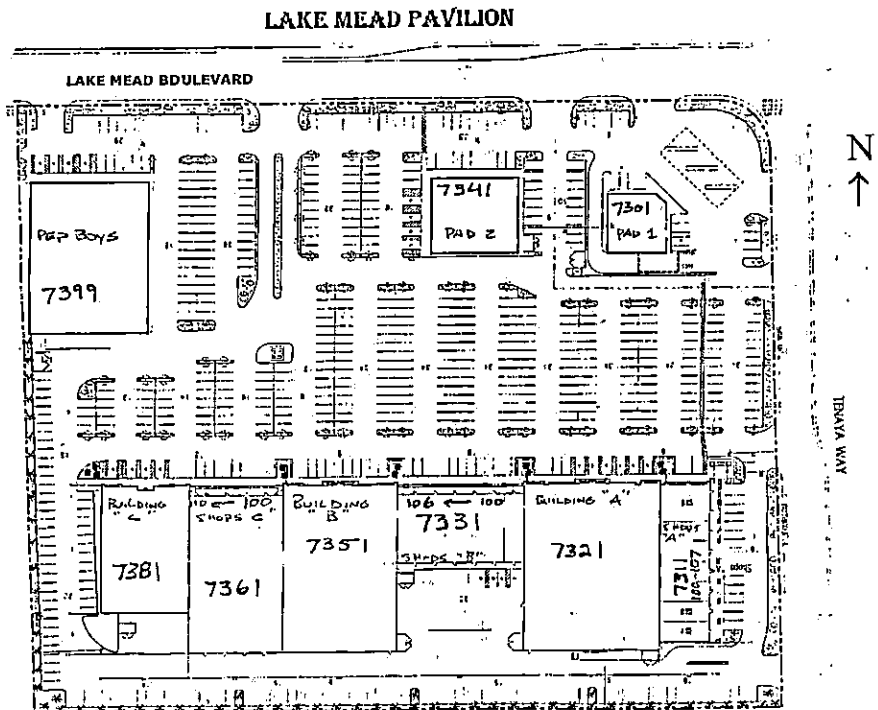

LAKE MEAD PAVILION

COMMERCIAL SUBDIVISION

GENERAL SITE ADDRESS: 7522 W. LAKE MEAD BOULEVARD

Map Recorded January 21st, 1998
Book 82, Page 96 of Plats

200 Scale Map: L-22-5
Fire Map: 2218/54,55

PAD	1	7301 W. LAKE MEAD BOULEVARD	
RETAIL SHOPS	A	7311 W. LAKE MEAD BOULEVARD	SUITES 100 -107
BUILDING A		7321 W. LAKE MEAD BOULEVARD	
RETAIL SHOPS	B	7331 W. LAKE MEAD BOULEVARD	SUITES 100 -106
PAD	2	7341 W. LAKE MEAD BOULEVARD	
BUILDING B		7351 W. LAKE MEAD BOULEVARD	
RETAIL SHOPS	C	7361 W. LAKE MEAD BOULEVARD	SUITES 100 -110
BUILDING C		7381 W. LAKE MEAD BOULEVARD	
<u>PEP BOYS</u>		7399 W. LAKE MEAD BOULEVARD	

Robert Linder
ROBERT LINDER, PLANNER II
CITY OF LAS VEGAS
DEVELOPMENT SERVICES
CURRENT PLANNING DIVISION