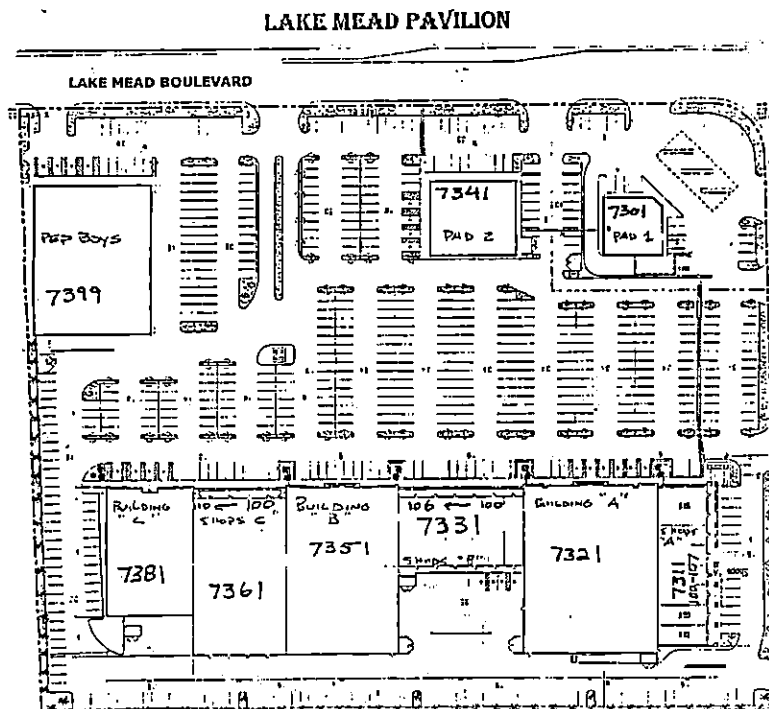

LAKE MEAD PAVILION

COMMERCIAL SUBDIVISION

GENERAL SITE ADDRESS: 7522 W. LAKE MEAD BOULEVARD

Map Recorded January 21st, 1998
Book 82, Page 96 of Plats

200 Scale Map: L-22-5
Fire Map: 2218/54,55

PAD	1	7301 W. LAKE MEAD BOULEVARD	
RETAIL SHOPS	A	7311 W. LAKE MEAD BOULEVARD	SUITES 100 -107
BUILDING A		7321 W. LAKE MEAD BOULEVARD	
RETAIL SHOPS	B	7331 W. LAKE MEAD BOULEVARD	SUITES 100 -106
PAD	2	7341 W. LAKE MEAD BOULEVARD	
BUILDING B		7351 W. LAKE MEAD BOULEVARD	
RETAIL SHOPS	C	7361 W. LAKE MEAD BOULEVARD	SUITES 100 -110
BUILDING C		7381 W. LAKE MEAD BOULEVARD	
<u>PEP BOYS</u>		7399 W. LAKE MEAD BOULEVARD	

ROBERT LINDER, PLANNER II
CITY OF LAS VEGAS
DEVELOPMENT SERVICES
CURRENT PLANNING DIVISION

N
↑

TRAFFIC WAY