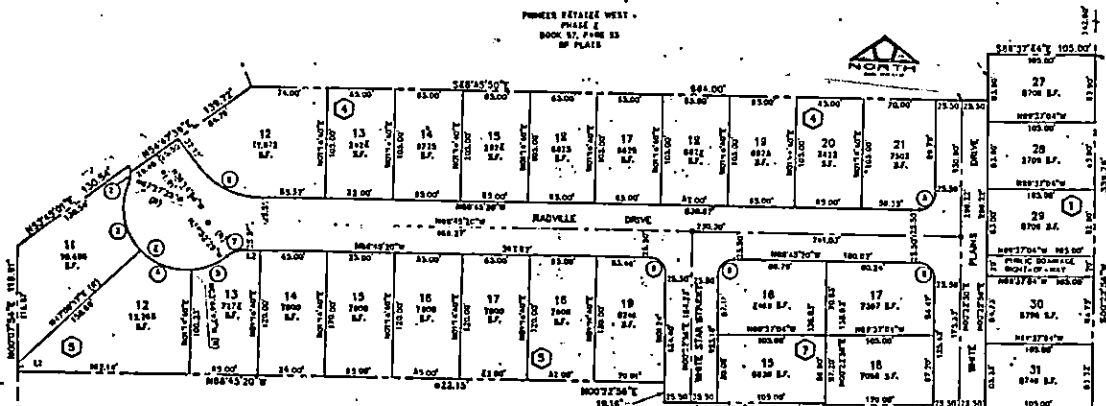

*KW*  
KYLE C. WALTON, SENIOR PLANNER

KCW:7m

JUNE 6, 1994

FIRE MAP# 1918::32  
200 MAP: L-10-3

Block 1 Lot 27 3732 WHITE PLAINS DRIVE N/S Public  
28 3728  
29 3724  
30 3720  
31 3716

Block 4 Lot 12 7500 RADVILLE DRIVE  
13 7432  
14 7428  
15 7424  
16 7420  
17 7416  
18 7412  
19 7408  
20 7404  
21 7400

Block 5 Lot 11 7513 RADVILLE DRIVE E/W Public  
12 7509  
13 7505  
14 7501  
15 7433  
16 7429  
17 7425  
18 7421  
19 7417

Block 7 Lot 15 3716 WHITE STAR STREET N/S Public  
16 3720

Block 7 Lot 17 3721 WHITE PLAINS DRIVE N/S Public  
18 3717

MASTER SUBDIVISION ADDRESS: 7515 RADVILLE DRIVE

CITY OF LAS VEGAS  
COMMUNITY PLANNING AND DEVELOPMENT

*KW*  
KYLE C. WALTON, SENIOR PLANNER

KCW:1m

PIONEER ESTATES WEST - PHASE 4

JUNE 6, 1994

FIRE MAP# 1918::32  
200 MAP: L-10-3

---

Block 1 Lot 27 3732 WHITE PLAINS DRIVE N/S Public  
28 3728  
29 3724  
30 3720  
31 3716

Block 4 Lot 12 7500 RADVILLE DRIVE  
13 7432  
14 7428  
15 7424  
16 7420  
17 7416  
18 7412  
19 7408  
20 7404  
21 7400