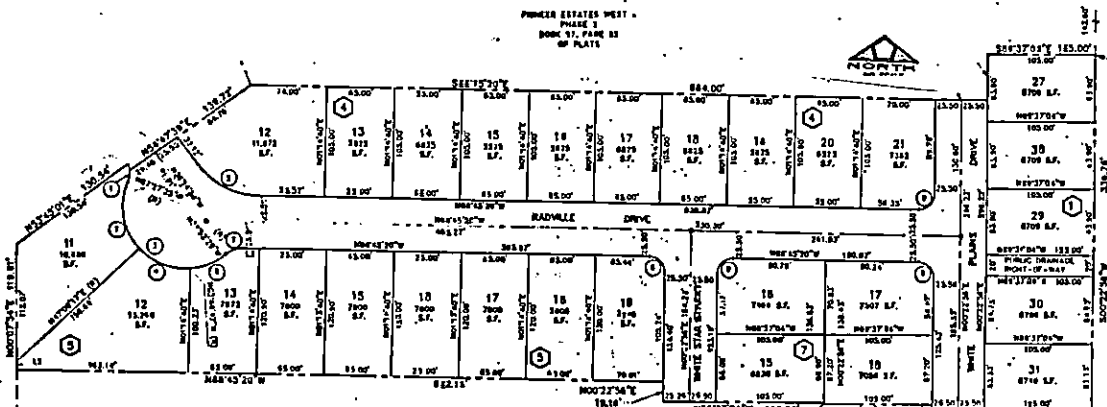

JUNE 6, 1994

FIRE MAP# 1918::32
200 MAP: L-10-3

Block 1 Lot 27 3732 WHITE PLAINS DRIVE N/S Public
28 3728
29 3724
30 3720
31 3716

Block 4 Lot 12 7500 RADVILLE DRIVE
13 7432
14 7428
15 7424
16 7420
17 7416
18 7412
19 7408
20 7404
21 7400

Block 5 Lot 11 7513 RADVILLE DRIVE E/W Public
12 7509
13 7505
14 7501
15 7433
16 7429
17 7425
18 7421
19 7417

Block 7 Lot 15 3716 WHITE STAR STREET N/S Public
16 3720

Block 7 Lot 17 3721 WHITE PLAINS DRIVE N/S Public
18 3717

MASTER SUBDIVISION ADDRESS: 7515 RADVILLE DRIVE

CITY OF LAS VEGAS
COMMUNITY PLANNING AND DEVELOPMENT

KW
KYLE C. WALTON, SENIOR PLANNER

KCW:1m