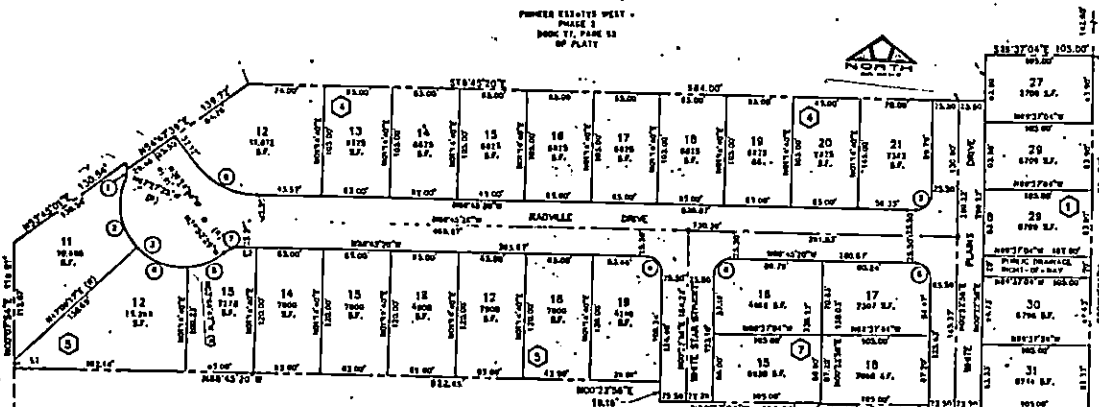

*KW*  
KYLE C. WALTON, SENIOR PLANNER

KCW:7m

JUNE 6, 1994

FIRE MAP# 1918::32  
200 MAP: L-10-3

Block 1 Lot 27 3732 WHITE PLAINS DRIVE N/S Public  
28 3728  
29 3724  
30 3720  
31 3716

Block 4 Lot 12 7500 RADVILLE DRIVE  
13 7432  
14 7428  
15 7424  
16 7420  
17 7416  
18 7412  
19 7408  
20 7404  
21 7400

---

Block 1 Lot 27 3732 WHITE PLAINS DRIVE N/S Public  
28 3728  
29 3724  
30 3720  
31 3716

Block 4 Lot 12 7500 RADVILLE DRIVE  
13 7432  
14 7428  
15 7424  
16 7420  
17 7416  
18 7412  
19 7408  
20 7404  
21 7400