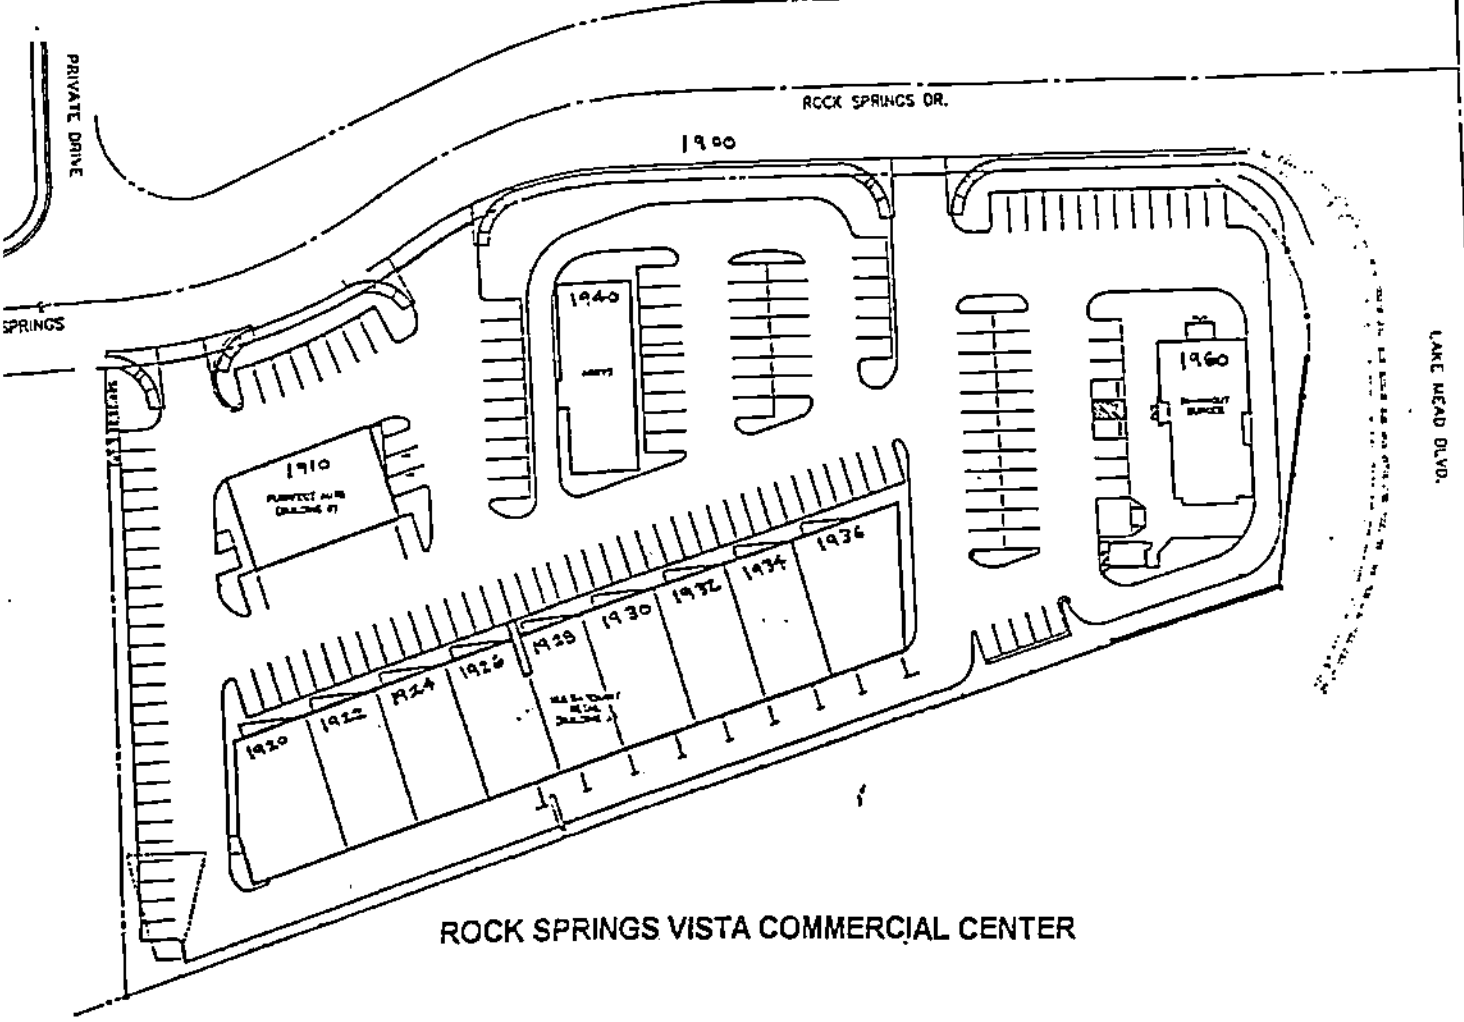

ROCK SPRINGS VISTA COMMERCIAL CENTER

Original Date: April 6, 1995

Fire Map: 2218:57/58
L-22-6

General Site Address:		1900 Rock Springs Drive
PAD A	Purfect Auto	1910 Rock Springs Drive
	Retail Shops	1920-1936 Rock Springs Drive
PAD B	Arbys	1940 Rock Springs Drive
PAD C	Inn-N-Out	1950 Rock Springs Drive

CITY OF LASVEGAS
DEPARTMENT OF COMMUNITY
PLANNING & DEVELOPMENT

BEN MAGUIRE, PLANNER II

Original Date: April 6, 1995

Fire Map: 2218:57/58
L-22-6

General Site Address: 1900 Rock Springs Drive

PAD A	Purrfect Auto	1910 Rock Springs Drive
	Retail Shops	1920-1936 Rock Springs Drive
PAD B	Arbys	1940 Rock Springs Drive
PAD C	Inn-N-Out	1950 Rock Springs Drive

CITY OF LASVEGAS
DEPARTMENT OF COMMUNITY
PLANNING & DEVELOPMENT

BEN MAGUIRE, PLANNER II

ROCK SPRINGS VISTA COMMERCIAL CENTER

Original Date: April 6, 1995

Fire Map: 2218:57/58
L-22-6

General Site Address: 1900 Rock Springs Drive

PAD A	Purfect Auto	1910 Rock Springs Drive
	Retail Shops	1920-1936 Rock Springs Drive
PAD B	Arbys	1940 Rock Springs Drive
PAD C	Inn-N-Out	1950 Rock Springs Drive

**CITY OF LASVEGAS
DEPARTMENT OF COMMUNITY
PLANNING & DEVELOPMENT**