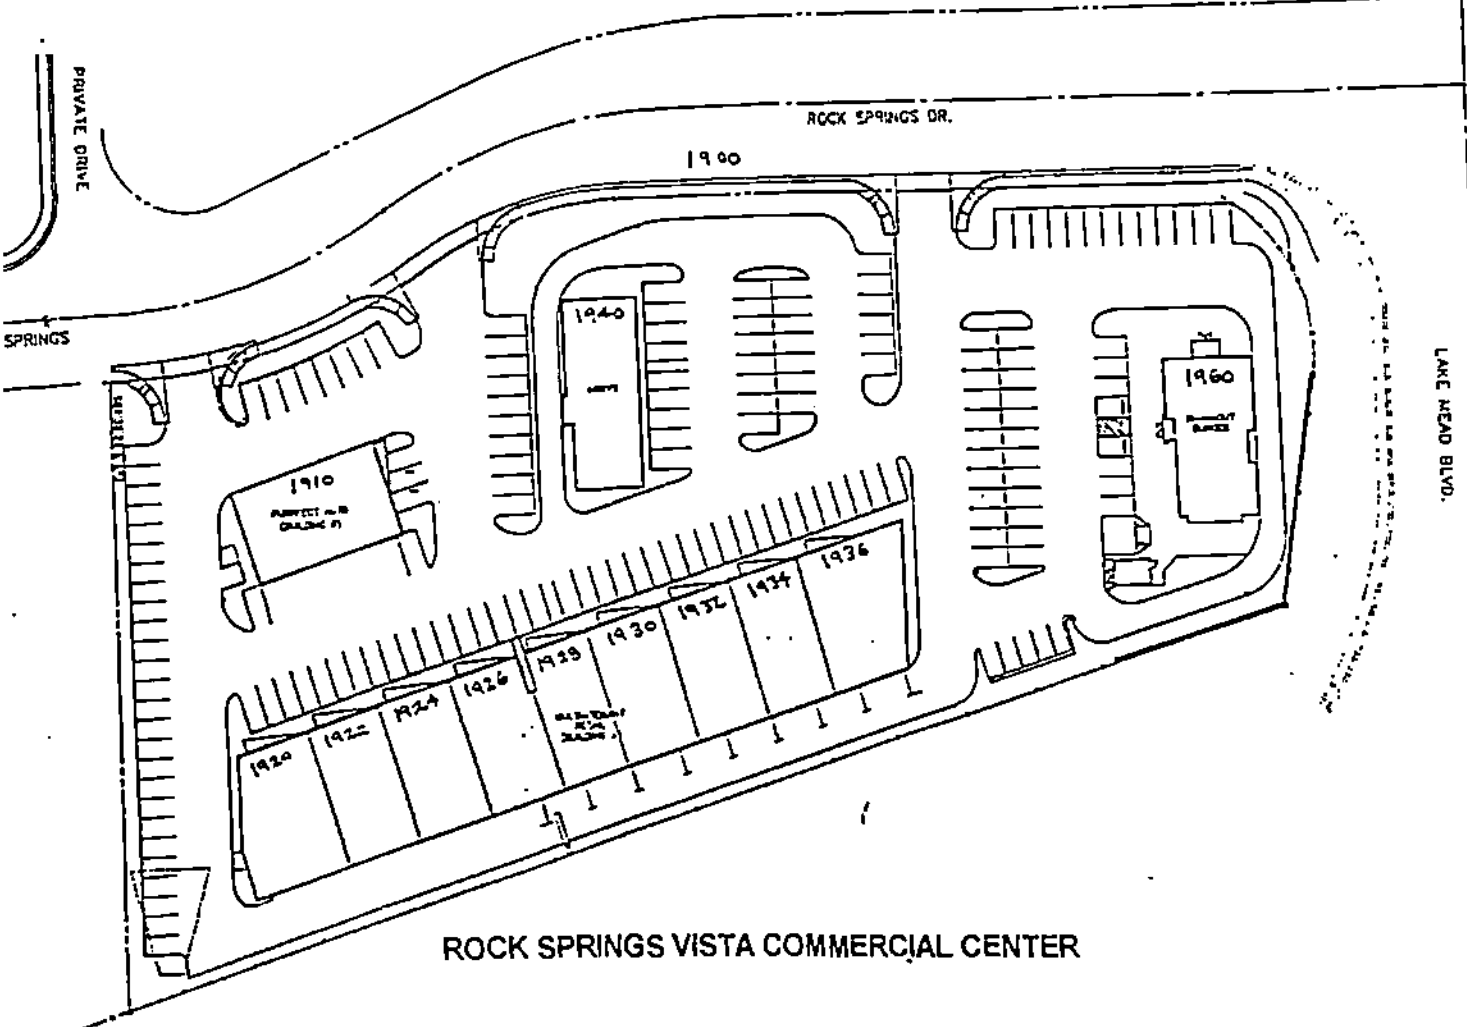

ROCK SPRINGS VISTA COMMERCIAL CENTER

Original Date: April 6, 1995

Fire Map: 2218:57/58
L-22-6

General Site Address:		1900 Rock Springs Drive
PAD A	Purfect Auto	1910 Rock Springs Drive
	Retail Shops	1920-1936 Rock Springs Drive
PAD B	Arbys	1940 Rock Springs Drive
PAD C	Inn-N-Out	1950 Rock Springs Drive

CITY OF LASVEGAS
DEPARTMENT OF COMMUNITY
PLANNING & DEVELOPMENT

BEN MAGUIRE, PLANNER II

Original Date: April 6, 1995

Fire Map: 2218:57/58
L-22-6

General Site Address: 1900 Rock Springs Drive

PAD A	Purrfect Auto	1910 Rock Springs Drive
	Retail Shops	1920-1936 Rock Springs Drive
PAD B	Arbys	1940 Rock Springs Drive
PAD C	Inn-N-Out	1950 Rock Springs Drive

CITY OF LASVEGAS
DEPARTMENT OF COMMUNITY
PLANNING & DEVELOPMENT

BEN MAGUIRE, PLANNER II

ROCK SPRINGS VISTA COMMERCIAL CENTER

Original Date: April 6, 1995

Fire Map: 2218:57/58
L-22-6

General Site Address: 1900 Rock Springs Drive

PAD A	Purfect Auto	1910 Rock Springs Drive
	Retail Shops	1920-1936 Rock Springs Drive
PAD B	Arbys	1940 Rock Springs Drive
PAD C	Inn-N-Out	1950 Rock Springs Drive

**CITY OF LASVEGAS
DEPARTMENT OF COMMUNITY
PLANNING & DEVELOPMENT**