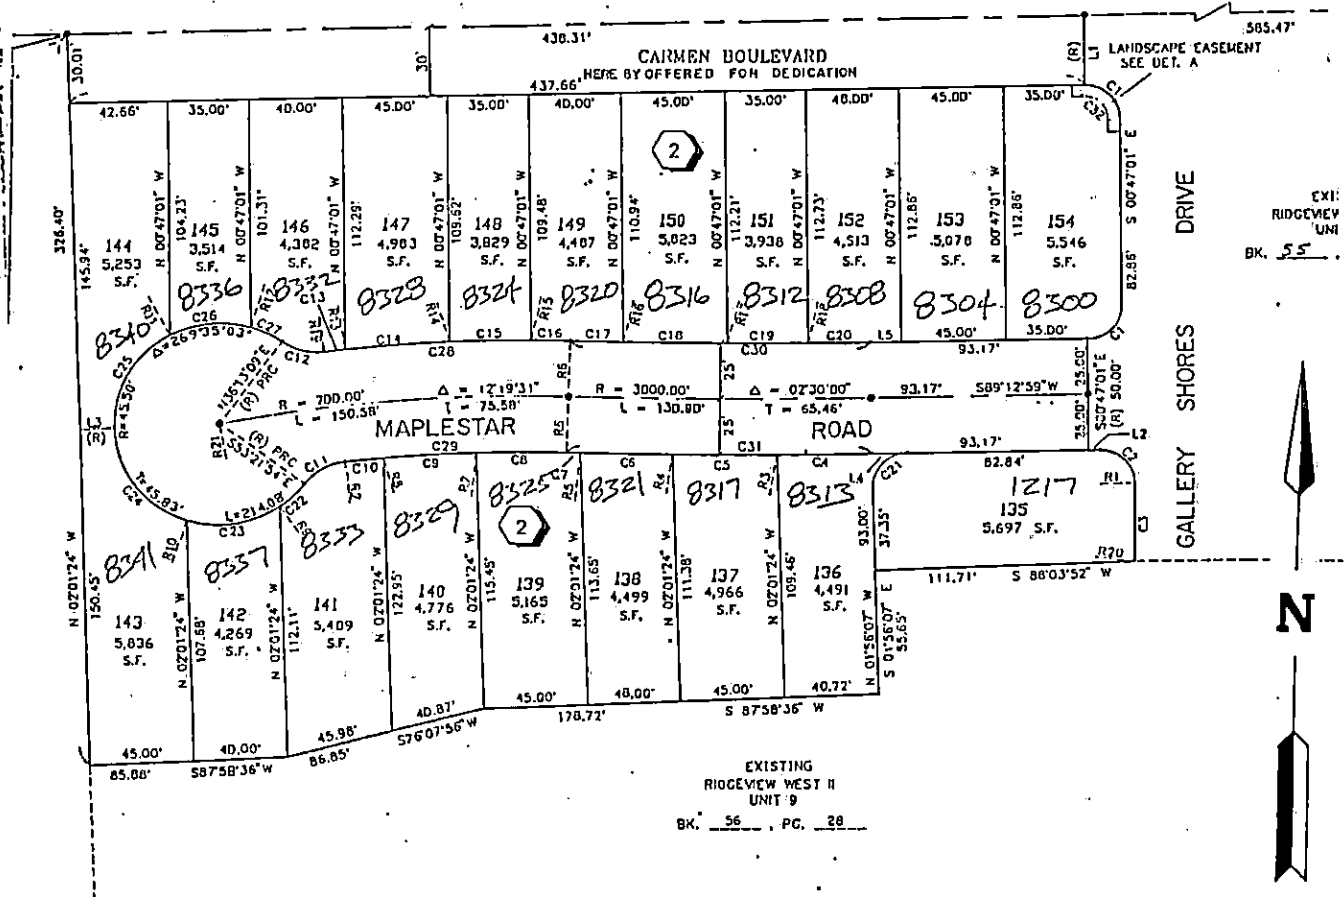

RIDGEVIEW WEST II
UNIT 11

JULY 6, 1993

FIRE MAP #2317::32
200 MAP:L-28-3

BLOCK 2	LOT	135	1217	GALLERY SHORES DRIVE	N/S	PUBLIC STREET
BLOCK 2	LOT	136	8313	MAPLESTAR ROAD	E/W	PUBLIC STREET
		137	8317			
		138	8321			
		139	8325			
		140	8329			
		141	8333			
		142	8337			
		143	8341			
		144	8340			
		145	8336			
		146	8332			
		147	8328			
		148	8324			
		149	8320			
		150	8316			
		151	8312			
		152	8308			
		153	8304			
		154	8300			

STREET WITH NO ADDRESSES: CARMEN BOULEVARD

CITY OF LAS VEGAS
DEPARTMENT OF COMMUNITY
PLANNING & DEVELOPMENT

MATT PINJUV, PLANNER

MP/dr

MASTER SUBDIVISION ADDRESS: 1223 GALLERY SHORES DRIVE