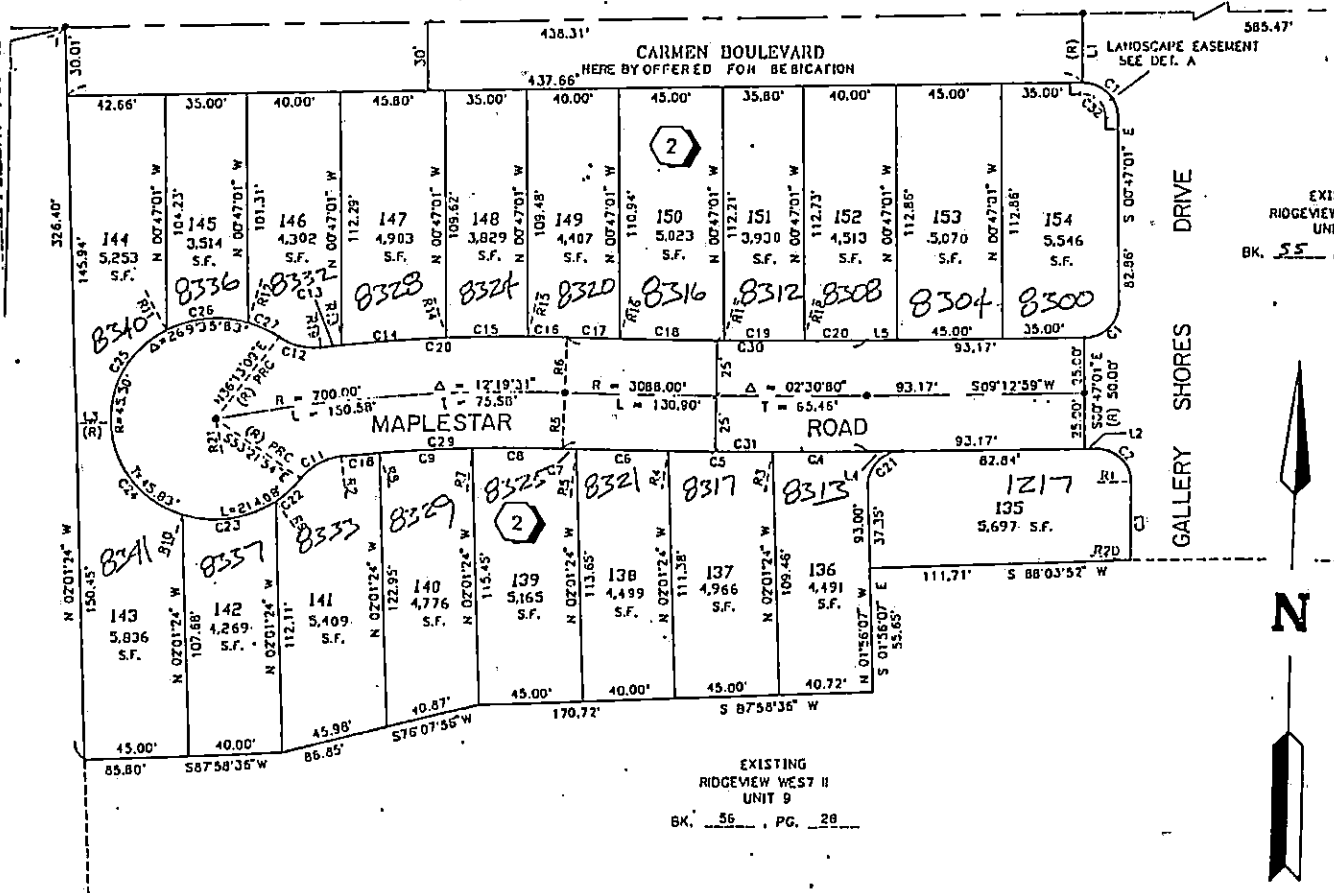

RIDGEVIEW WEST II
UNIT 11

JULY 6, 1993

FIRE MAP #2317::32
200 MAP:L-28-3

BLOCK 2	LOT	135	1217	GALLERY SHORES DRIVE	N/S	PUBLIC STREET
BLOCK 2	LOT	136	8313	MAPLESTAR ROAD	E/W	PUBLIC STREET
		137	8317			
		138	8321			
		139	8325			
		140	8329			
		141	8333			
		142	8337			
		143	8341			
		144	8340			
		145	8336			
		146	8332			
		147	8328			
		148	8324			
		149	8320			
		150	8316			
		151	8312			
		152	8308			
		153	8304			
		154	8300			

STREET WITH NO ADDRESSES: CARMEN BOULEVARD

CITY OF LAS VEGAS
DEPARTMENT OF COMMUNITY
PLANNING & DEVELOPMENT

MATT PINJUV, PLANNER

MP/dr

MASTER SUBDIVISION ADDRESS: 1223 GALLERY SHORES DRIVE