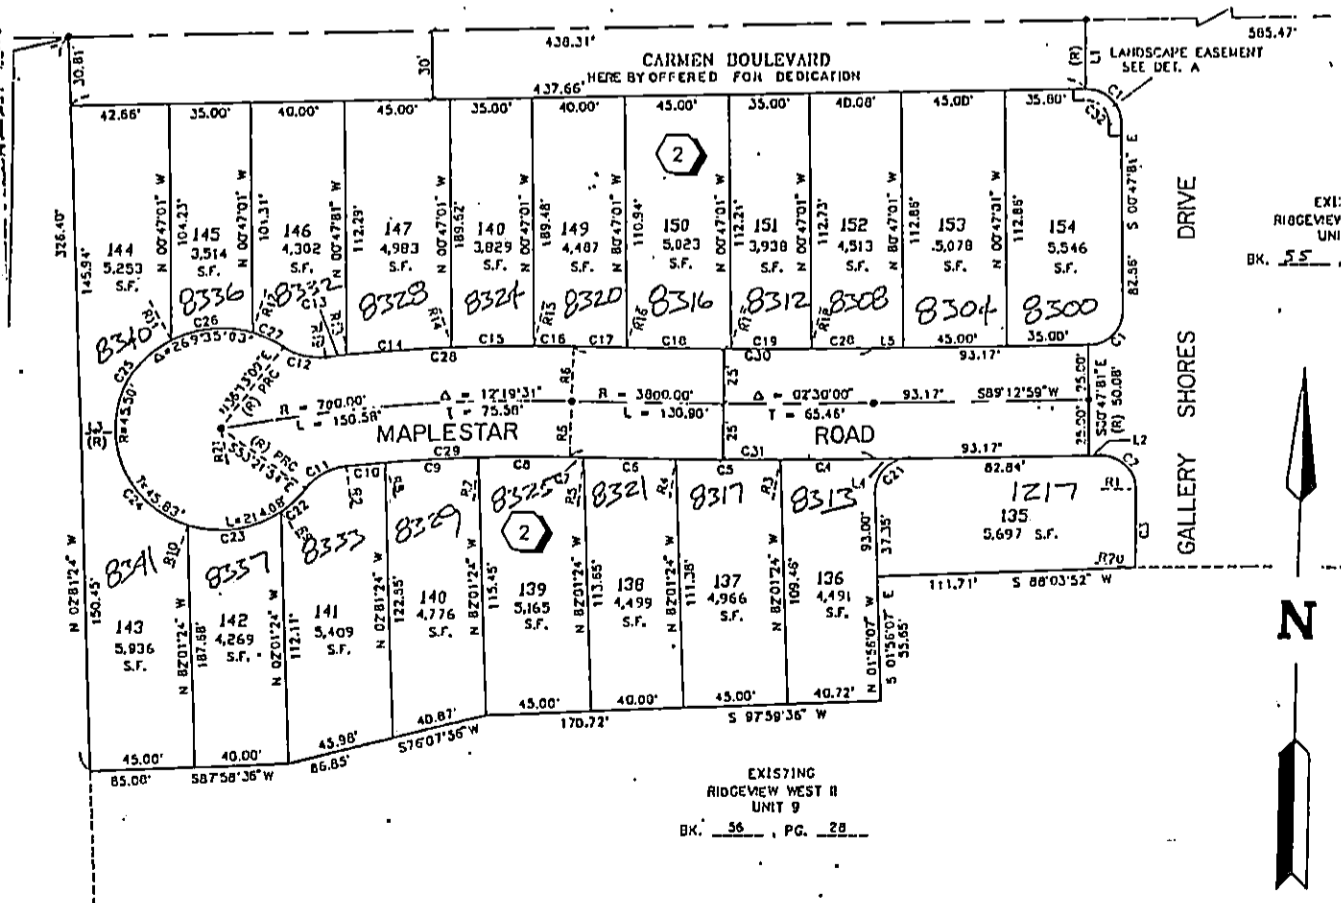

RIDGEVIEW WEST II
UNIT 11

JULY 6, 1993

FIRE MAP #2317::32
200 MAP:L-28-3

BLOCK 2	LOT	135	1217	GALLERY SHORES DRIVE	N/S	PUBLIC STREET
BLOCK 2	LOT	136	8313	MAPLESTAR ROAD	E/W	PUBLIC STREET
		137	8317			
		138	8321			
		139	8325			
		140	8329			
		141	8333			
		142	8337			
		143	8341			
		144	8340			
		145	8336			
		146	8332			
		147	8328			
		148	8324			
		149	8320			
		150	8316			
		151	8312			
		152	8308			
		153	8304			
		154	8300			

STREET WITH NO ADDRESSES: CARMEN BOULEVARD

CITY OF LAS VEGAS
DEPARTMENT OF COMMUNITY
PLANNING & DEVELOPMENT

MATT PINJUV, PLANNER

MP/dr

MASTER SUBDIVISION ADDRESS: 1223 GALLERY SHORES DRIVE