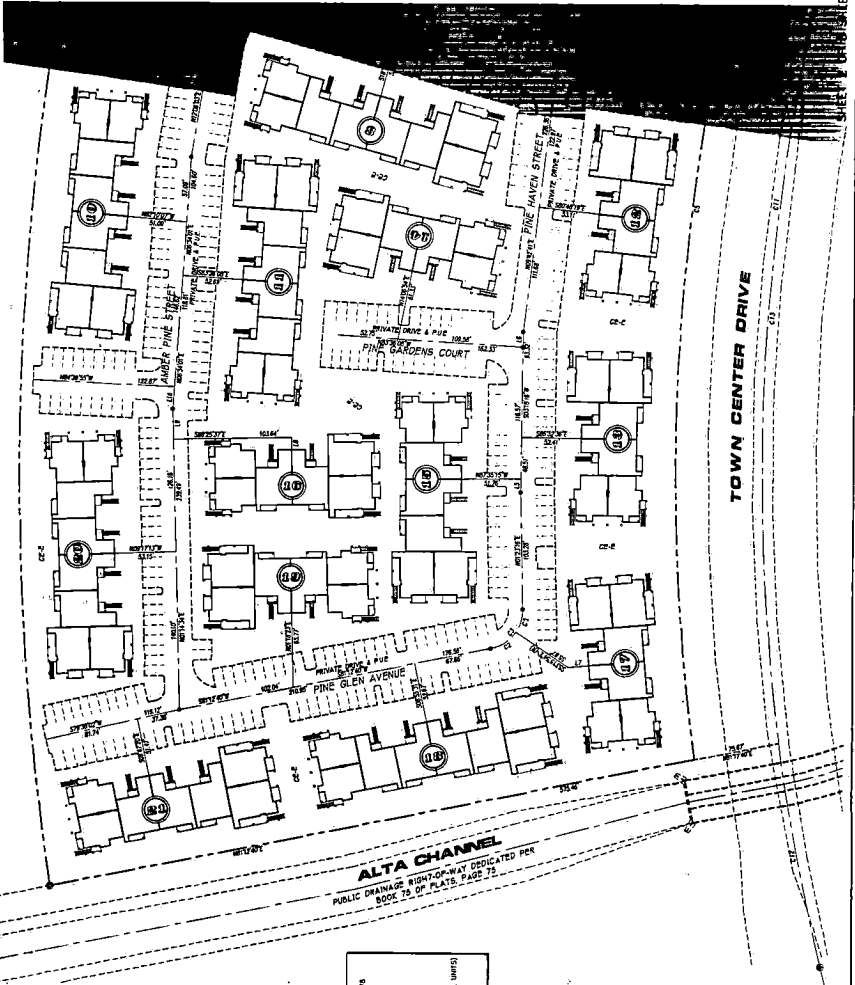

970519 ORIGINAL: SEE AMENDED

204437

THE PLAT OF SUNNYBERR PINES CONDOMINIUMS

A COMMON INTEREST OWNERSHIP (CONDOMINIUM) SUBDIVISION
SITUATE IN THE CITY OF LAS VEGAS, CLARK COUNTY, NEVADA BEING LOT 10 OF BOOK 75 OF PLATS, PAGE 75.
ALSO BEING A PORTION OF SECTION 36, TOWNSHIP 20 SOUTH, RANGE 59 EAST, M.D.M.

ALTA CHANNEL
PUBLIC CHANNEL RIGHT-OF-WAY DEDICATED PER
BOOK 75 OF PLATS, PAGE 75.