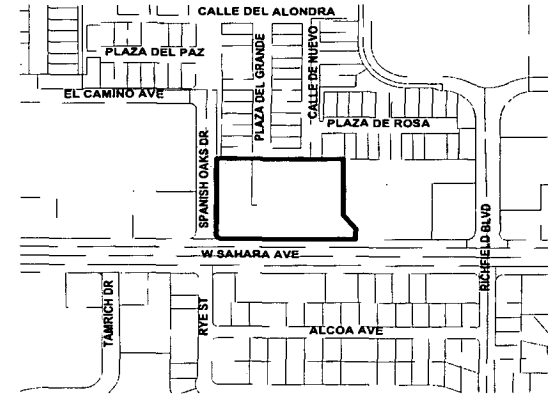

Application Information

SUP-55291 - SPECIAL USE PERMIT - PUBLIC HEARING - APPLICANT: GREEN LEAF MEDICAL, LLC - OWNER: SAHARA WEST EXECUTIVE PARK, LLC - For possible action on a request for a Special Use Permit FOR A PROPOSED 4,363 SQUARE-FOOT MEDICAL MARIJUANA DISPENSARY at 3190 West Sahara Avenue (APN 162-05-403-001); C-1 (Limited Commercial) Zone, Ward 1 (Tarkanian).

Application Location

The proposed project may not pertain to the entire highlighted project site.

Public Hearing Information

Meeting: Special City Council
Date: *October 28, 2014*
Time: 9:00 A.M.
Location: City Council Chambers
495 South Main Street, 2nd Floor
Las Vegas, Nevada 89101

Any and all interested persons may appear and be heard at said meeting, or may, prior to this meeting, file a written objection thereto or approval thereof with the City Clerk, 2nd Floor, City Hall, 495 South Main Street, Las Vegas, Nevada 89101. For further information, including the full staff report, please call (702)229-6311 (7-1-1 Relay Nevada) or go to <http://www.lasvegasnevada.gov>.