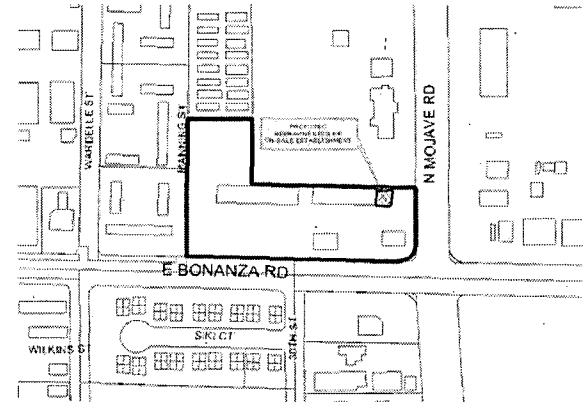

Application Information

SUP-38028 - APPLICANT: LUIS CASTILLO - OWNER: D.I. PROPERTIES, INC. - Request for a Special Use Permit FOR A PROPOSED 4,488 SQUARE-FOOT BILLIARD PARLOR OR POOL HALL at 3050 East Bonanza Road, Suite #190 (APN 139-25-405-009), C-1 (Limited Commercial) Zone, Ward 3 (Reese).

SUP-38029 - APPLICANT: LUIS CASTILLO - OWNER: D.I. PROPERTIES, INC. - Request for a Special Use Permit FOR A PROPOSED 4,488 SQUARE-FOOT BEER/WINE/COOLER ON-SALE ESTABLISHMENT at 3050 East Bonanza Road, Suite #190 (APN 139-25-405-009), C-1 (Limited Commercial) Zone, Ward 3 (Reese).

Application Location

The proposed project may not pertain to the entire highlighted project site.

Public Hearing Information

Meeting: City Council
Date: *July 7, 2010*
Time: 1:00 P.M.
Location: City Council Chambers
400 Stewart Avenue
Las Vegas, Nevada

Any and all interested persons may appear and be heard at said meeting, or may, prior thereto, file written objections thereto or approvals thereof with the City Clerk, 1st Floor, City Hall, 400 Stewart Avenue, Las Vegas, Nevada, 89101. For further information, including the full staff report, please call (702) 229-6311 (TDD 386-9108) or go to <http://www.lasvegasnevada.gov>.