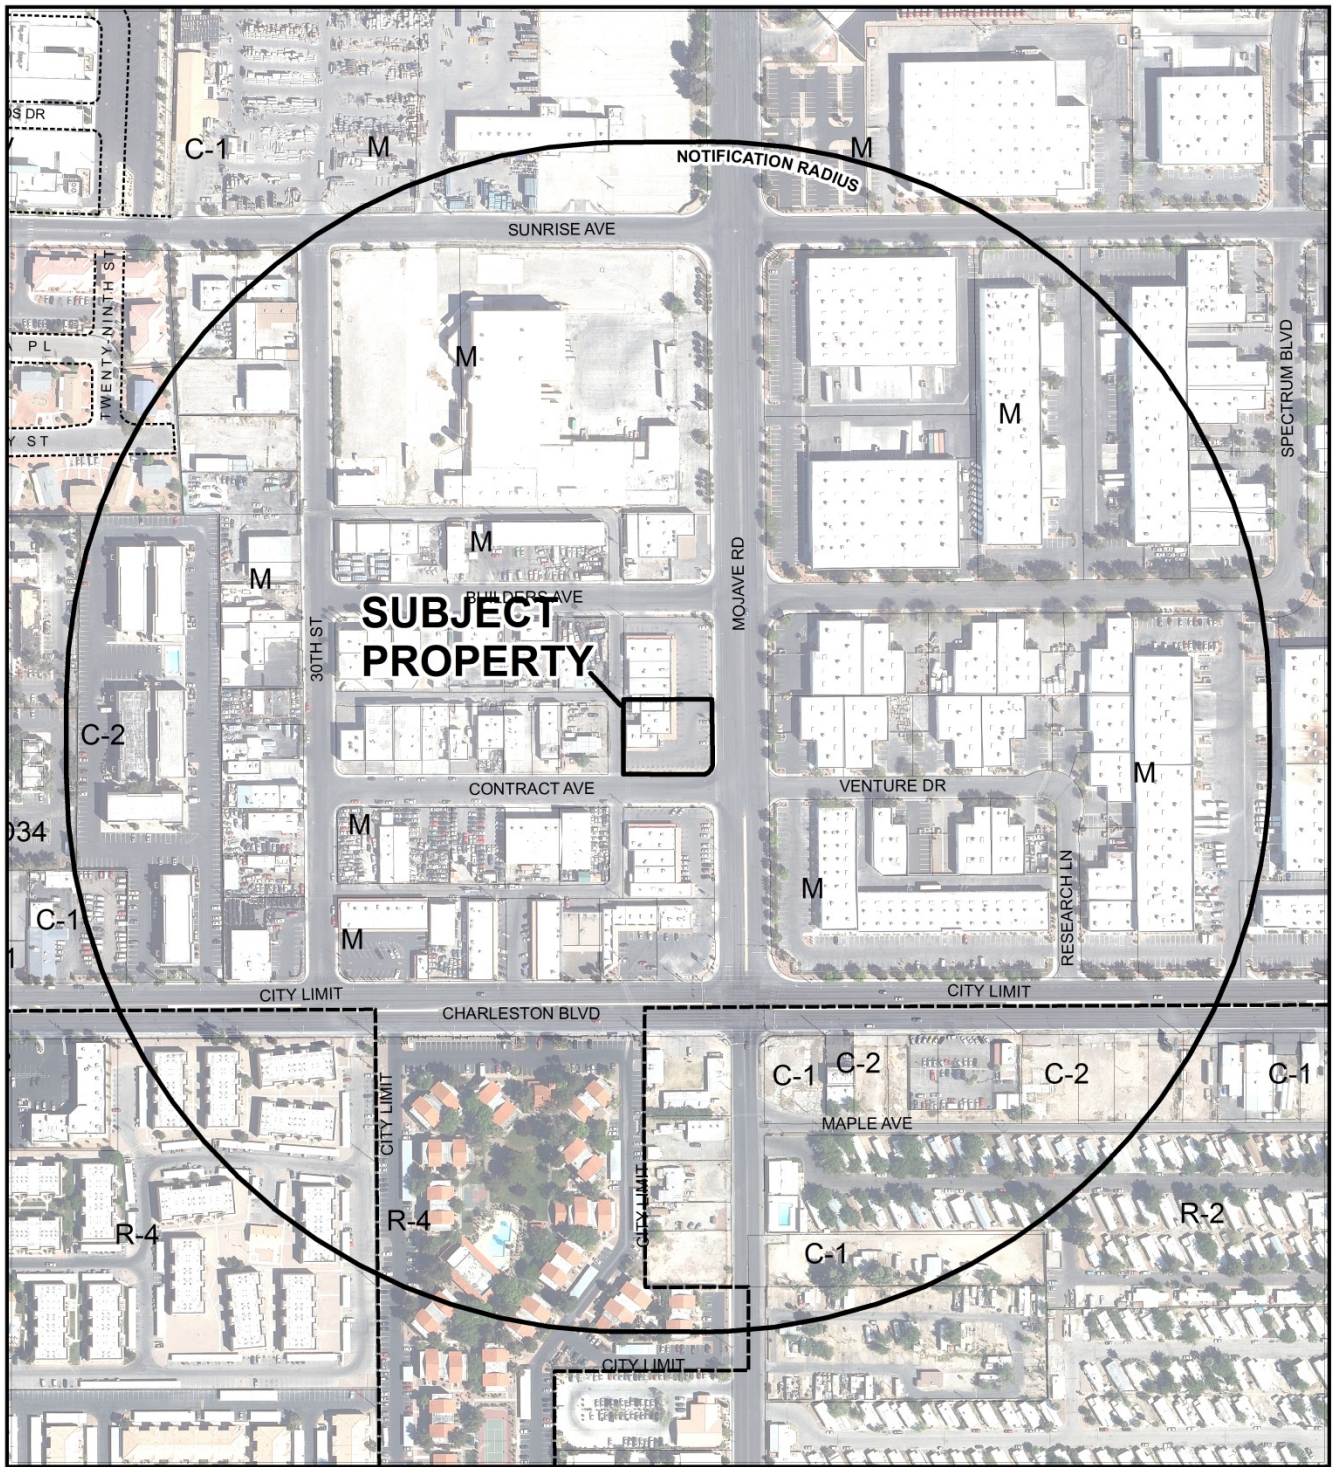

CASE: VAR-64863 (PRJ-64856)
RADIUS: 1000 FEET
ZONING OF SUBJECT PROPERTY: M (INDUSTRIAL)

CASE: VAR-64863 (PRJ-64856)
RADIUS: 1000 FEET
ZONING OF SUBJECT PROPERTY: M (INDUSTRIAL)