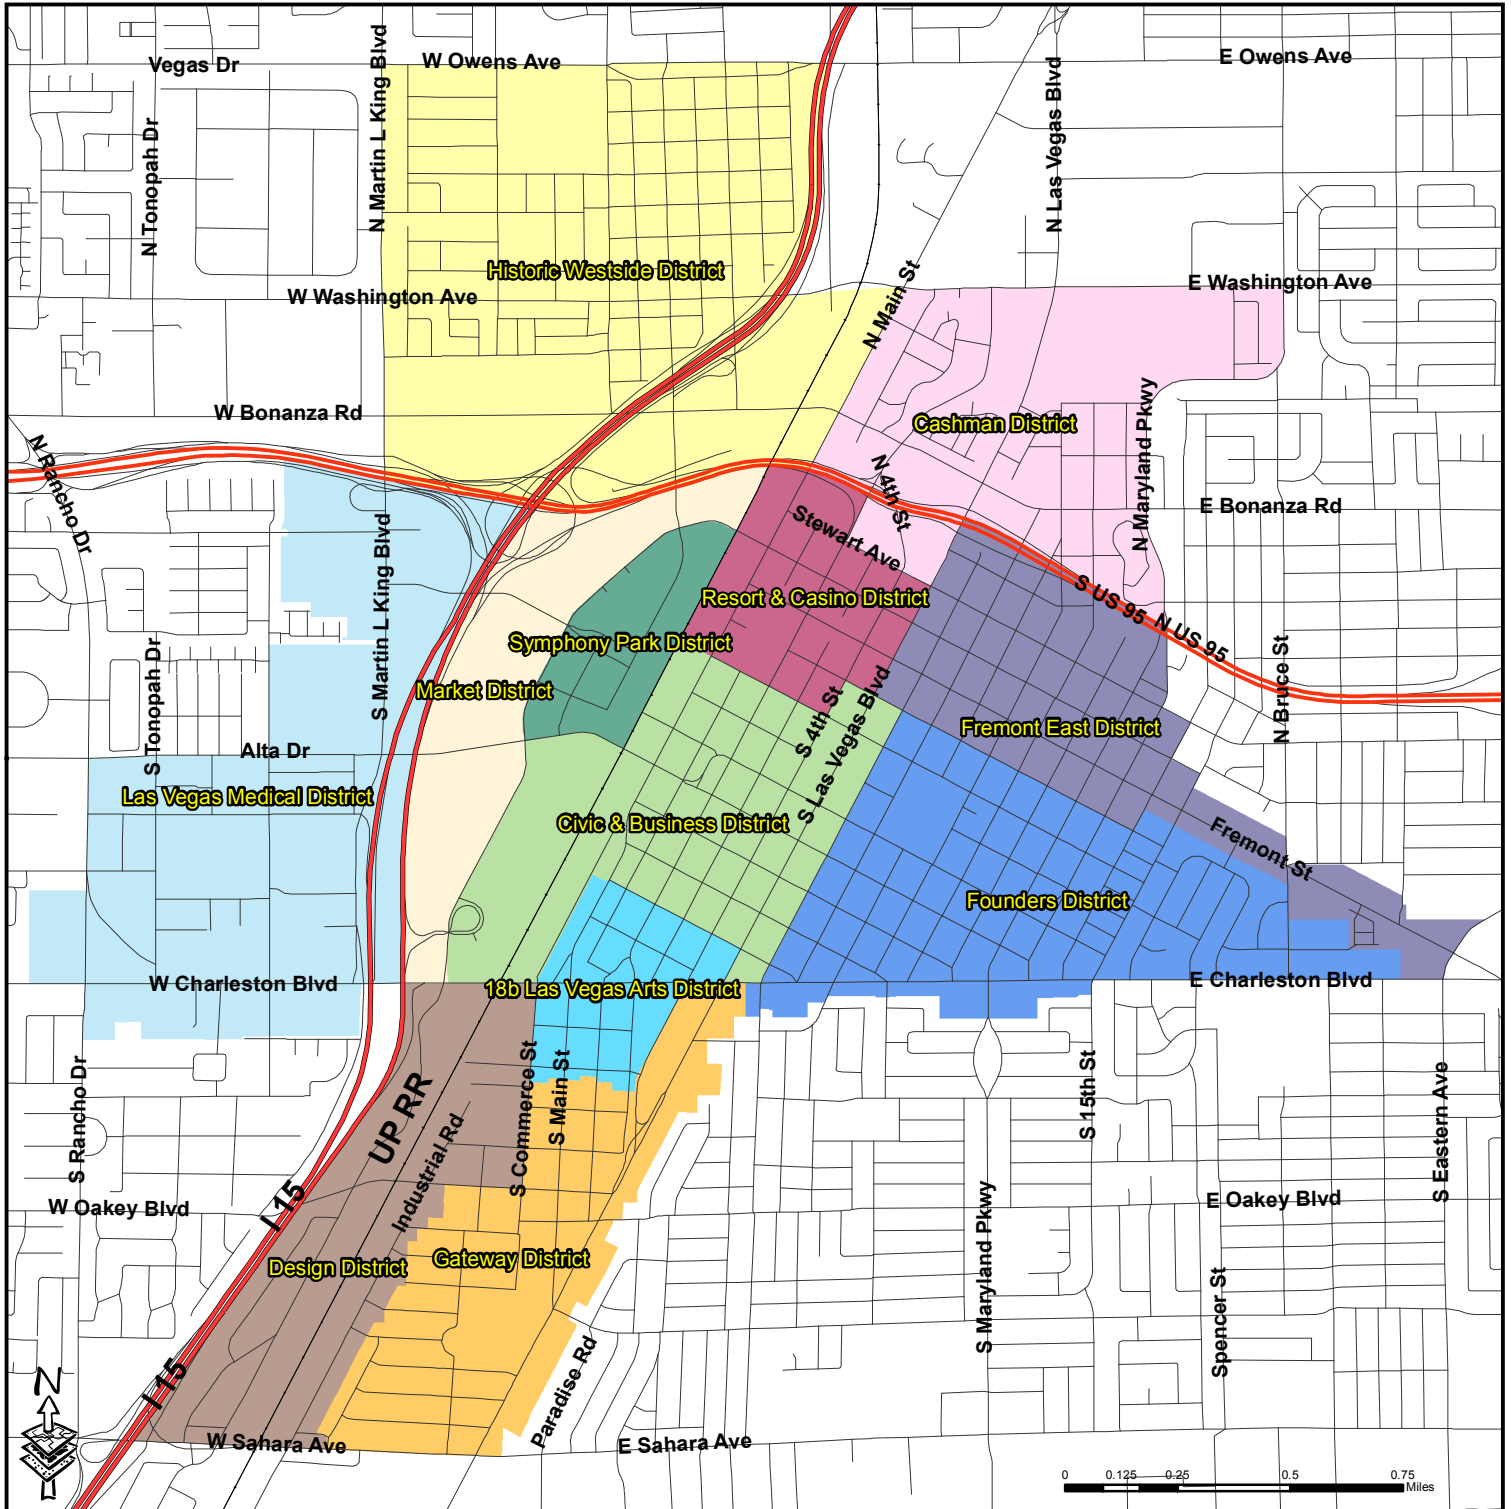

Downtown Masterplan

City of Las Vegas

Printed: Wednesday, June 27, 2018

Legend

18b Las Vegas Arts District	Founders District	Las Vegas Medical District
Cashman District	Fremont East District	Market District
Civic & Business District	Gateway District	Resort & Casino District
Design District	Historic Westside District	Symphony Park District

Geographic Information System
Planning & Development Dept.
702-229-6301