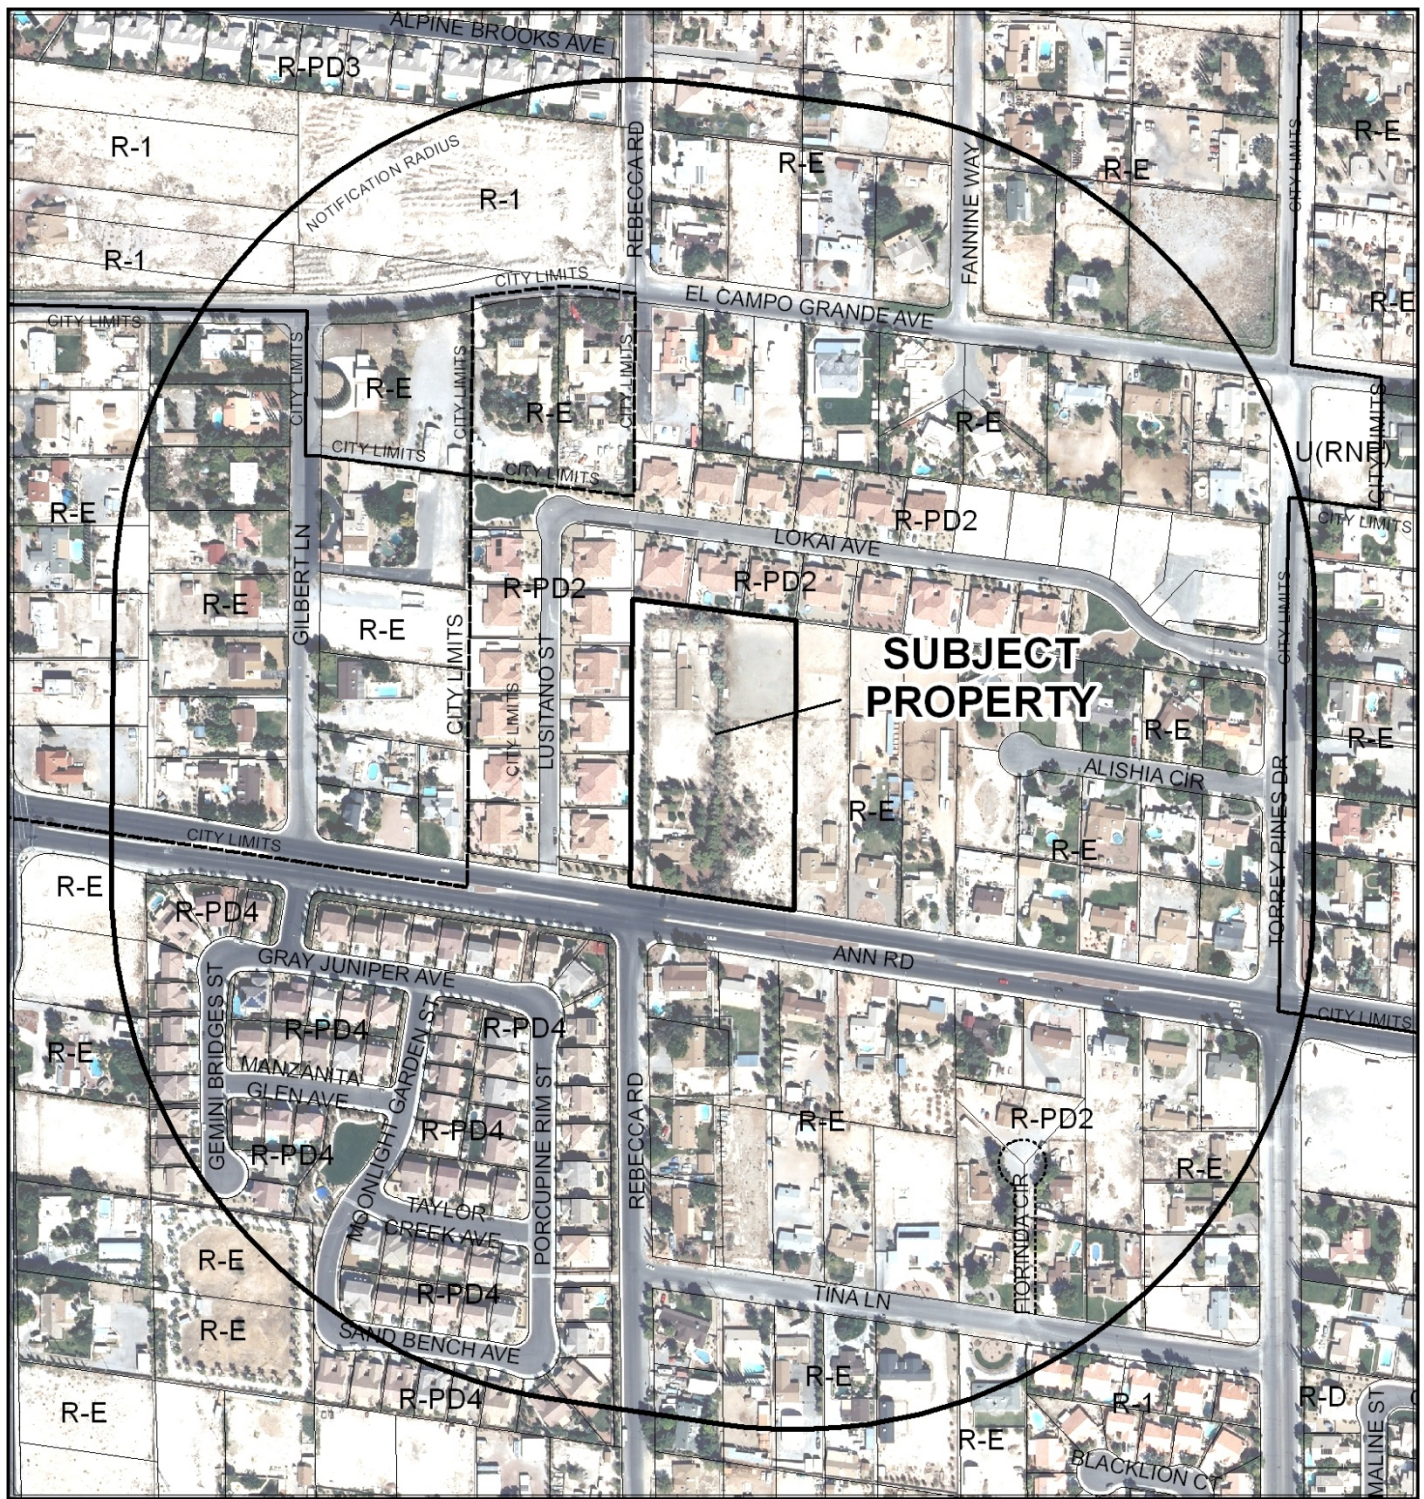

CASE: SUP-48191

RADIUS: 1000 FEET

ZONING OF SUBJECT PROPERTY: R-E (RESIDENCE ESTATES)

CASE: SUP-48191

RADIUS: 1000 FEET

ZONING OF SUBJECT PROPERTY: R-E (RESIDENCE ESTATES)