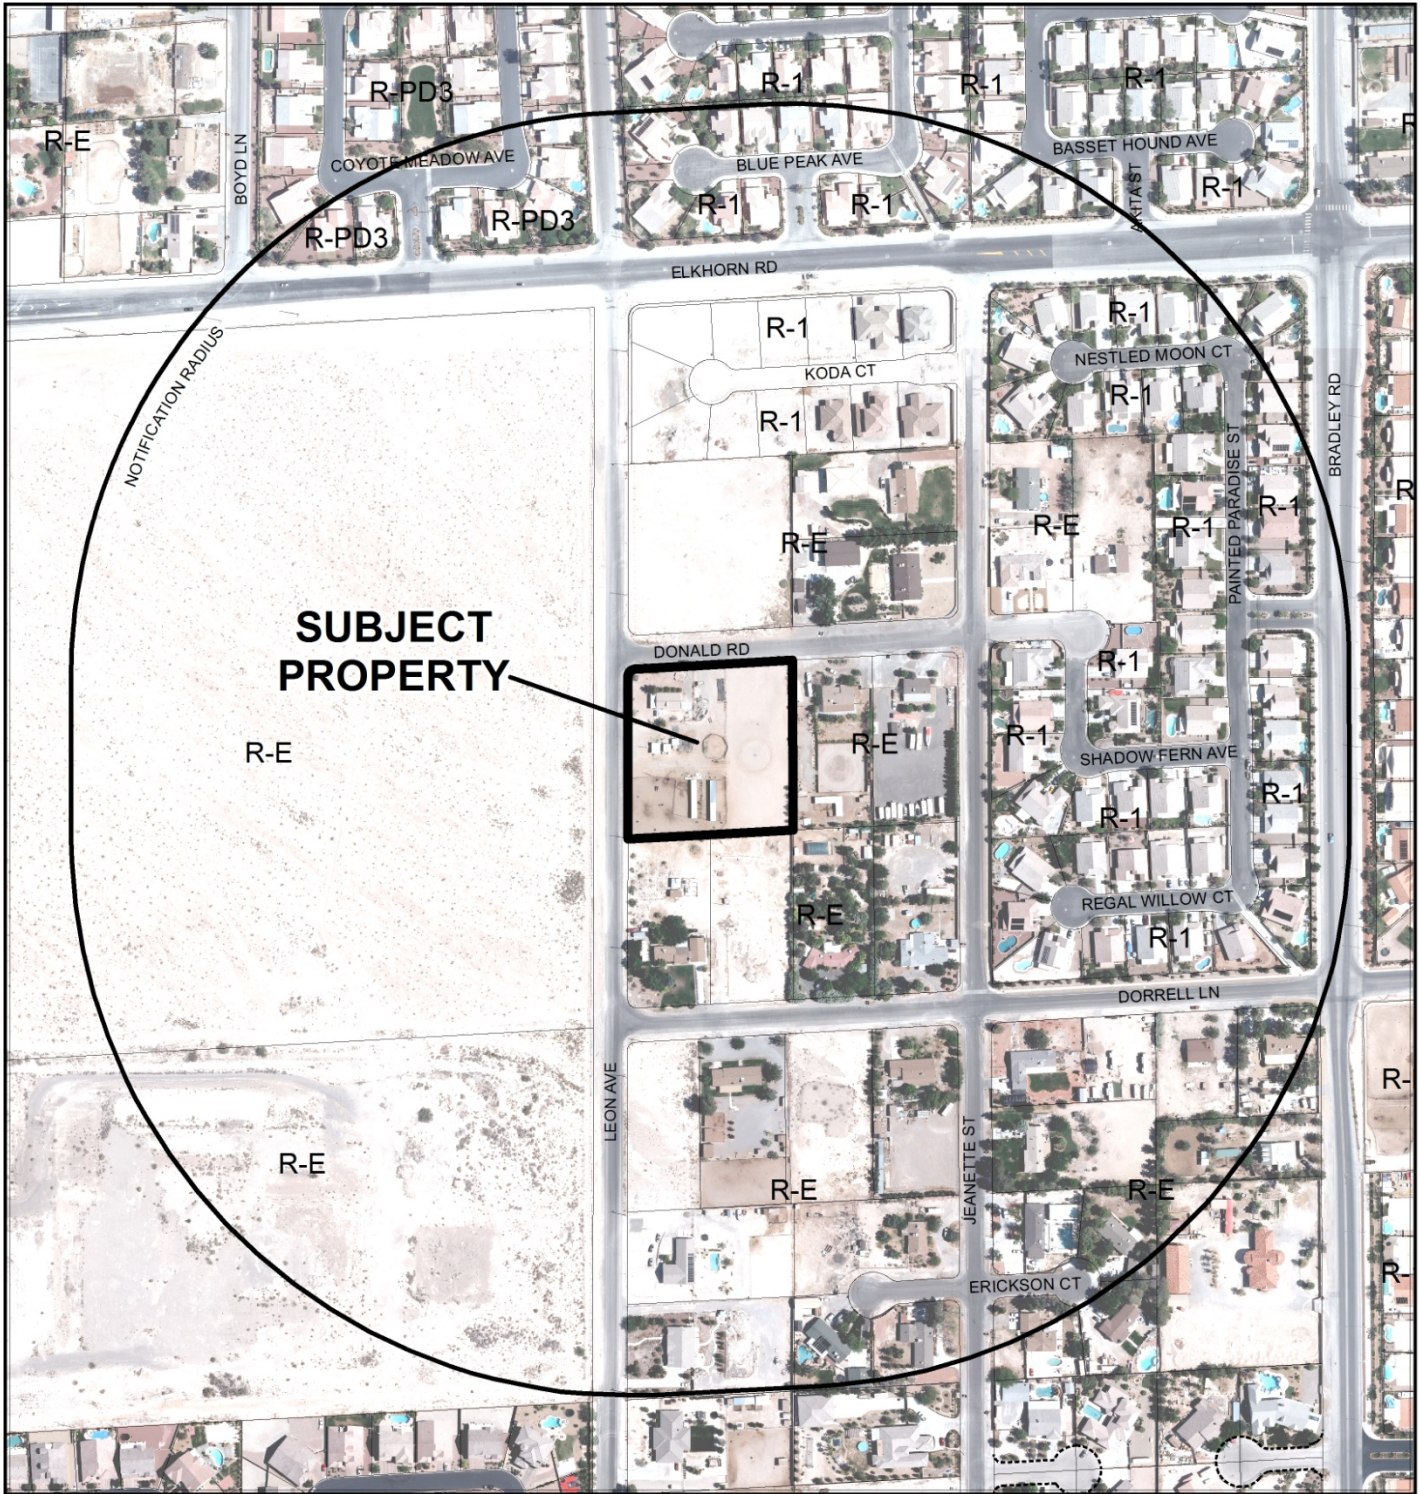

CASE: VAR-53657 (PRJ-52356)

RADIUS: 1000 FEET

ZONING OF SUBJECT PROPERTY: R-E (RESIDENCE ESTATES)

CASE: VAR-53657 (PRJ-52356)

RADIUS: 1000 FEET

ZONING OF SUBJECT PROPERTY: R-E (RESIDENCE ESTATES)