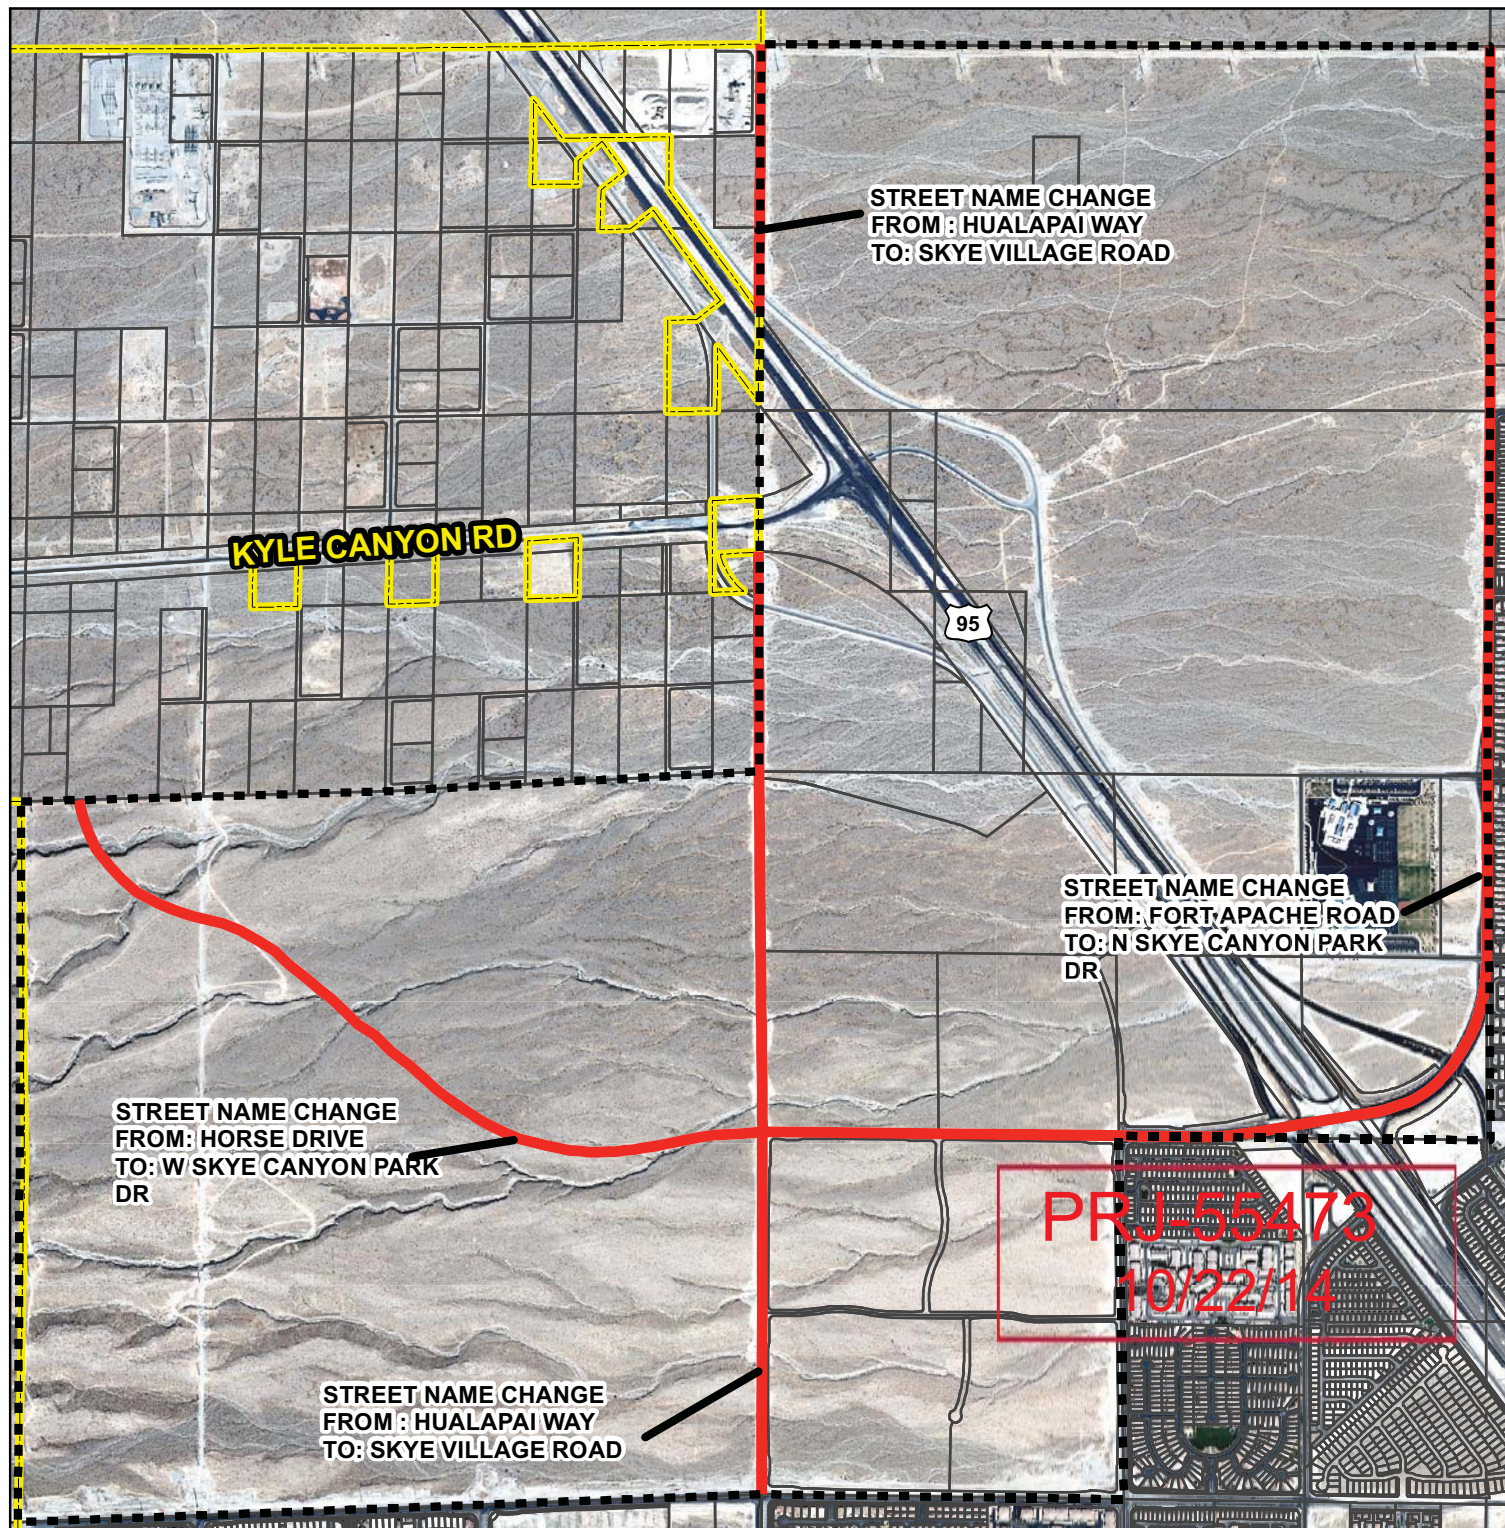

Street Name Change Exhibit

-  Proposed Street Name Changes
-  City Limits
-  Skye Canyon Boundary

SNC-55060

GIS maps are normally produced only to meet the needs of the City. Due to continuous development activity this map is for reference only.
Geographic Information System
 Planning & Development Dept.
 702-229-6301