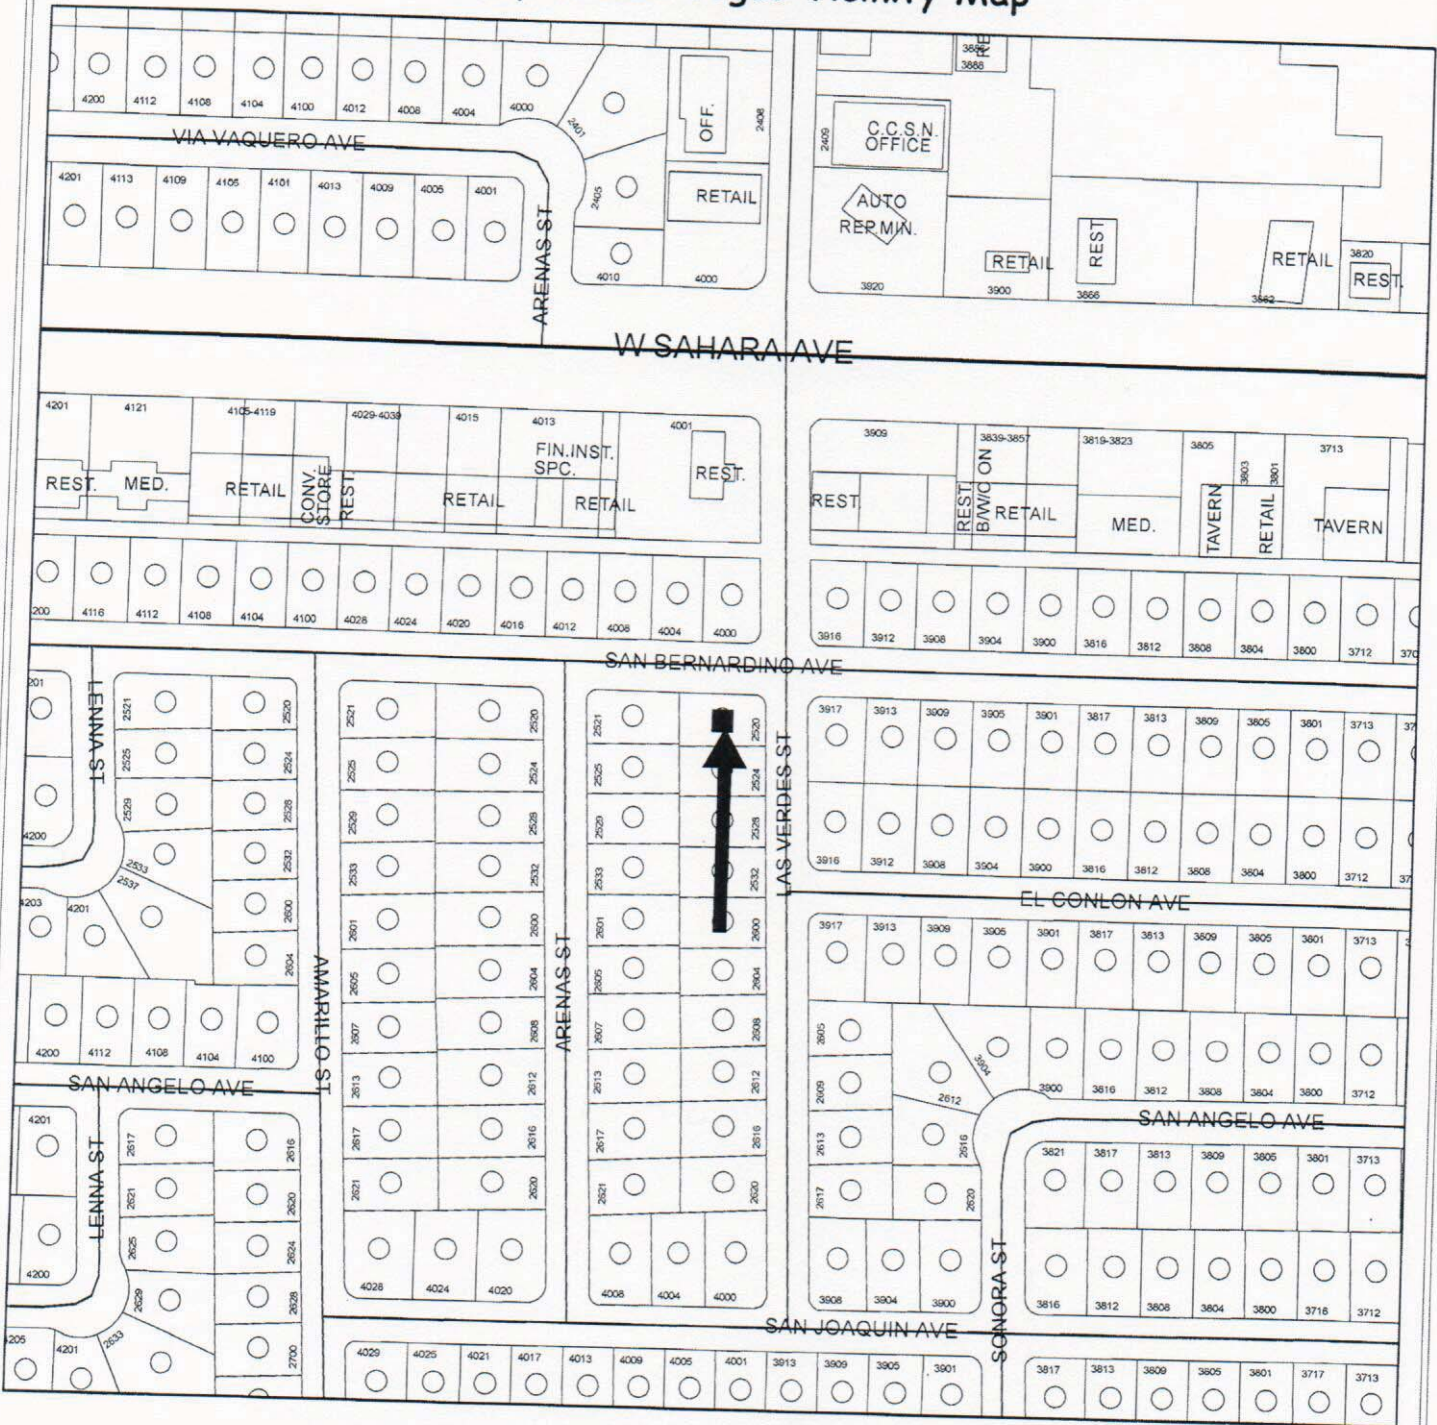

2520 LAS VERDES STREET
CROSS STREETS - SAHARA/VALLEY VIEW

City of Las Vegas Vicinity Map