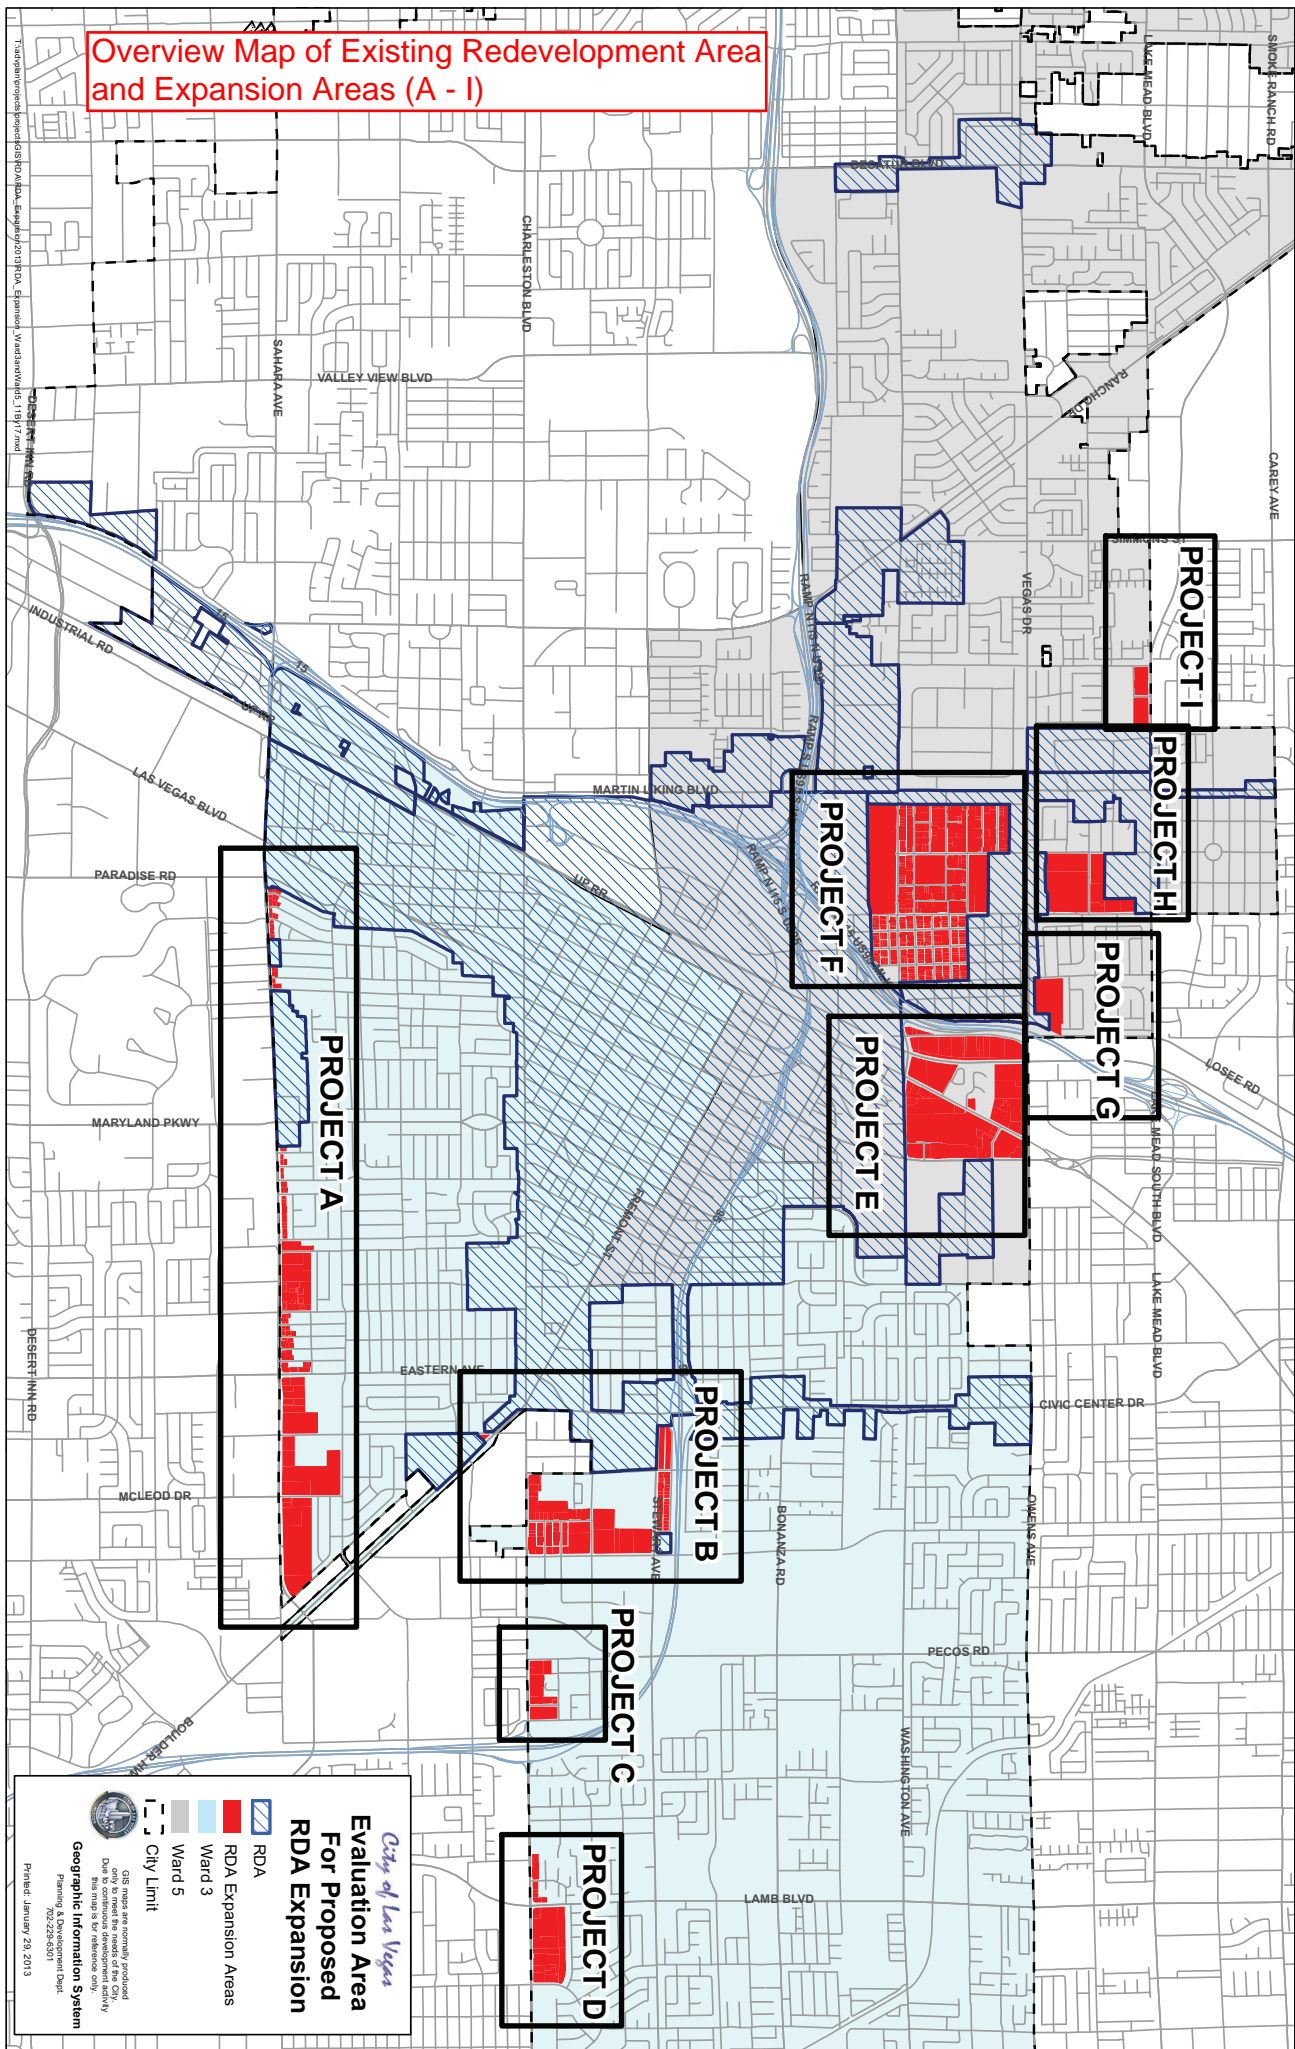

**Overview Map of Existing Redevelopment Area and Expansion Areas (A - I)**

*City of Las Vegas*

**Evaluation Area For Proposed RDA Expansion**

- RDA
- RDA Expansion Areas
- Ward 3
- Ward 5
- City Limit

GIS maps are routinely produced only to meet the needs of the City. This map is for reference only.