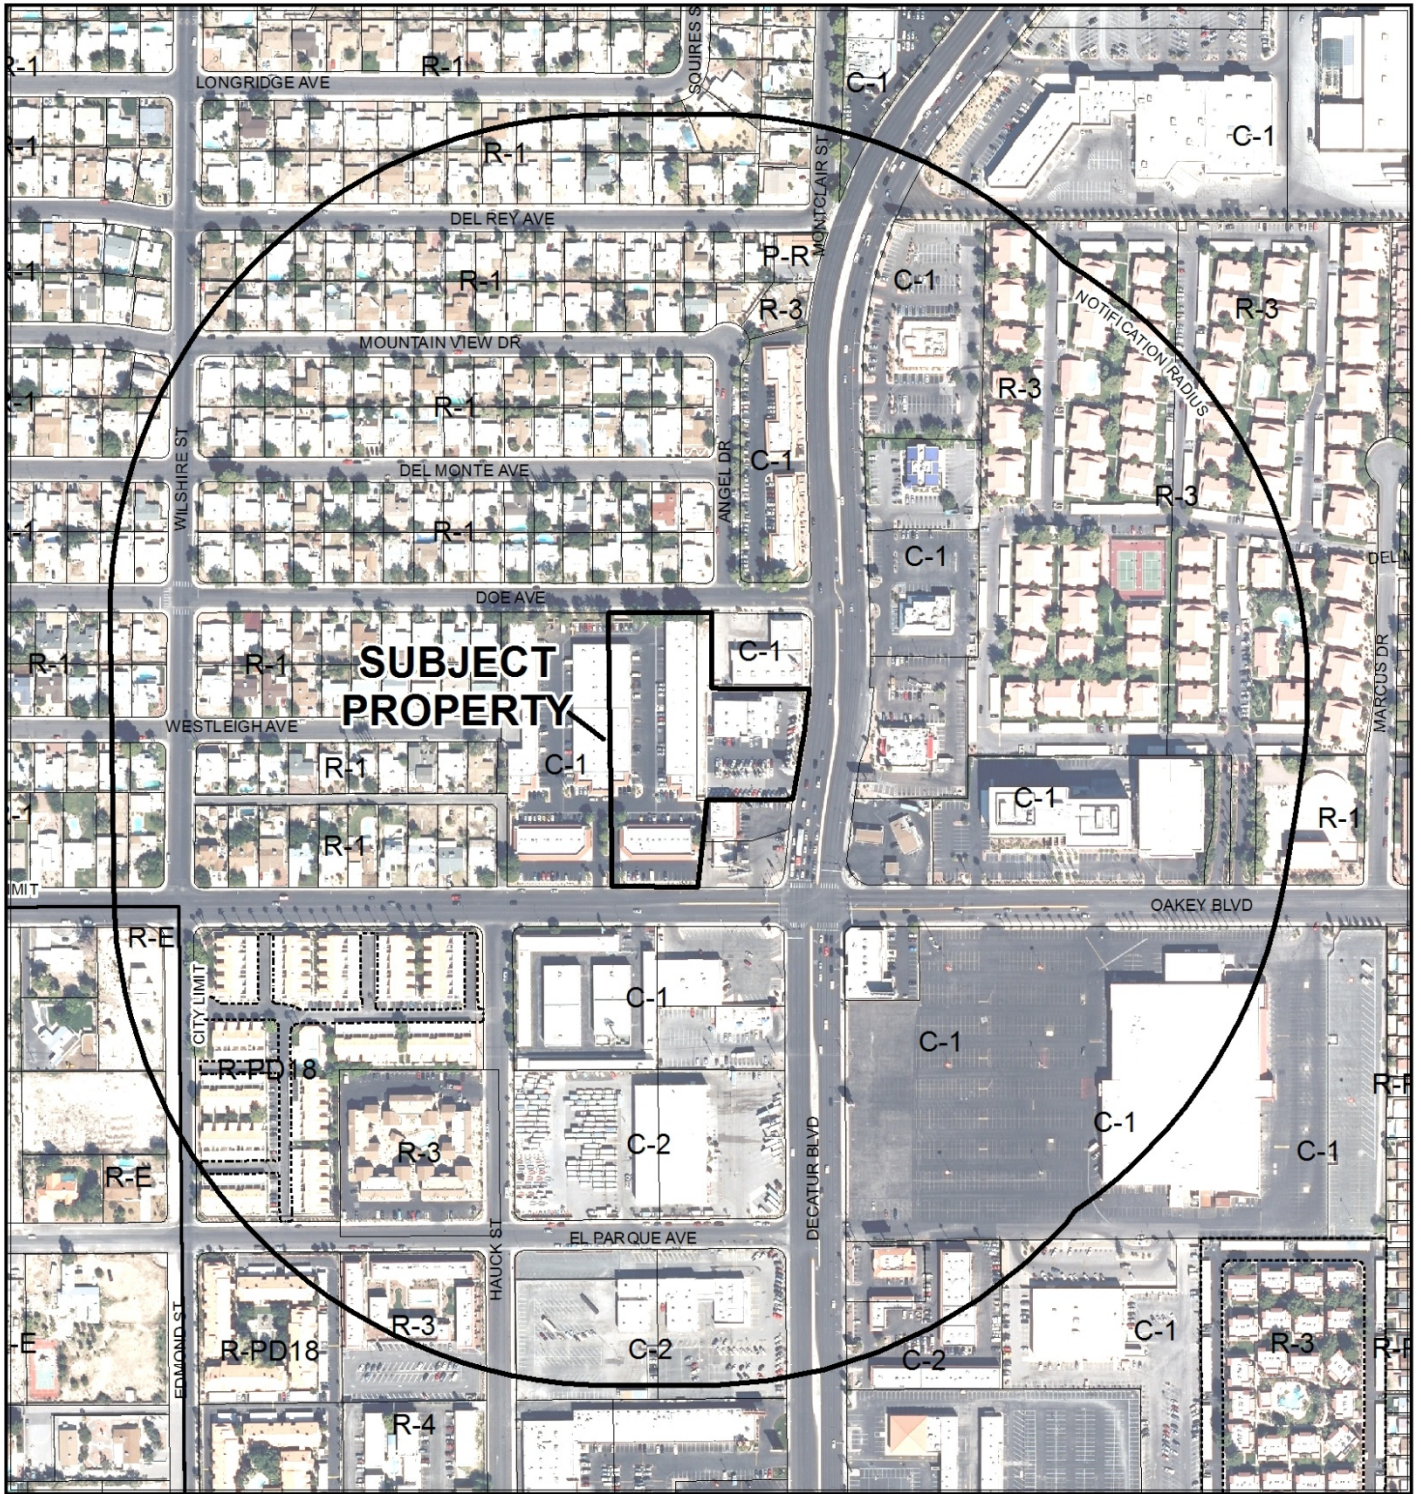

**CASE: VAR-48797**

**RADIUS: 1000 FEET**

**ZONING OF SUBJECT PROPERTY: C-1 (LIMITED COMMERCIAL)**

**CASE: VAR-48797**

**RADIUS: 1000 FEET**

**ZONING OF SUBJECT PROPERTY: C-1 (LIMITED COMMERCIAL)**