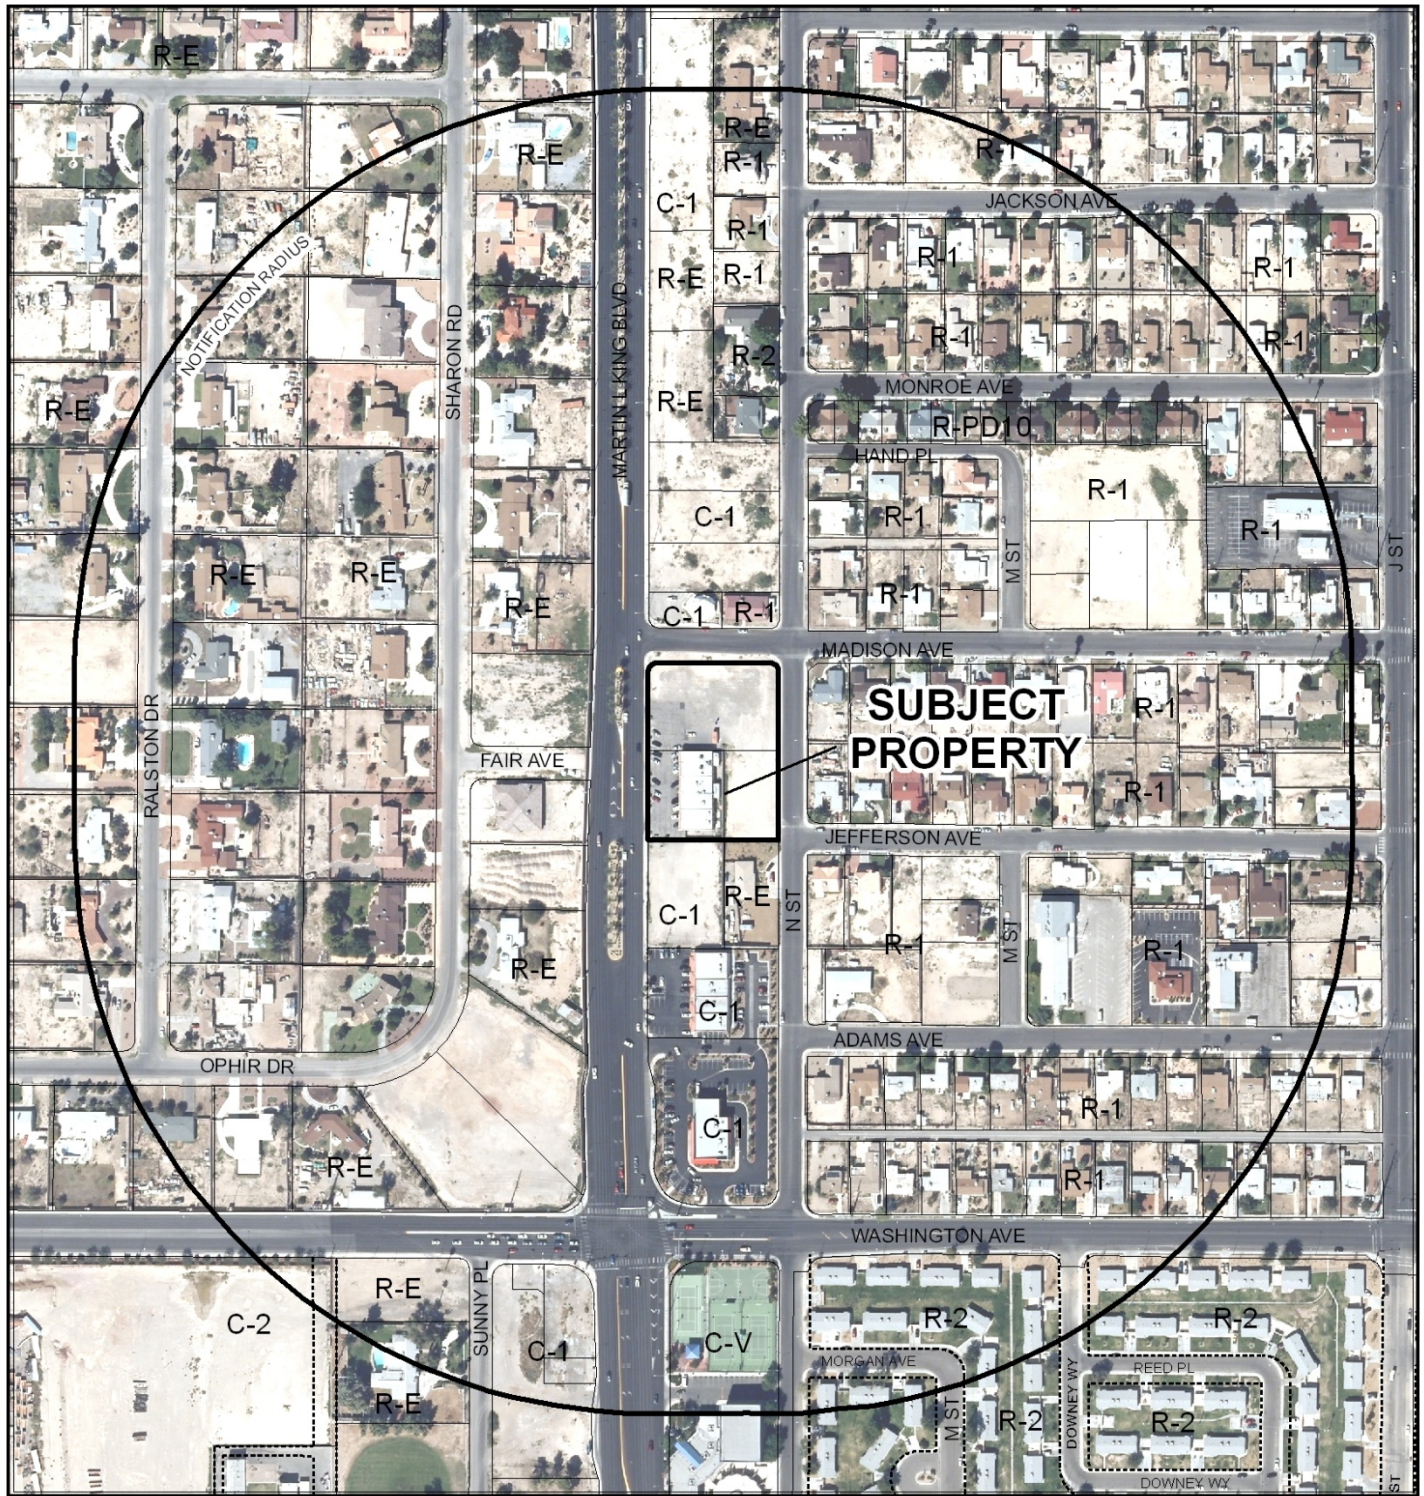

CASE: SDR-48148

RADIUS: 1000 FEET

ZONING OF SUBJECT PROPERTY: C-1 (LIMITED COMMERCIAL)

CASE: SDR-48148

RADIUS: 1000 FEET

ZONING OF SUBJECT PROPERTY: C-1 (LIMITED COMMERCIAL)