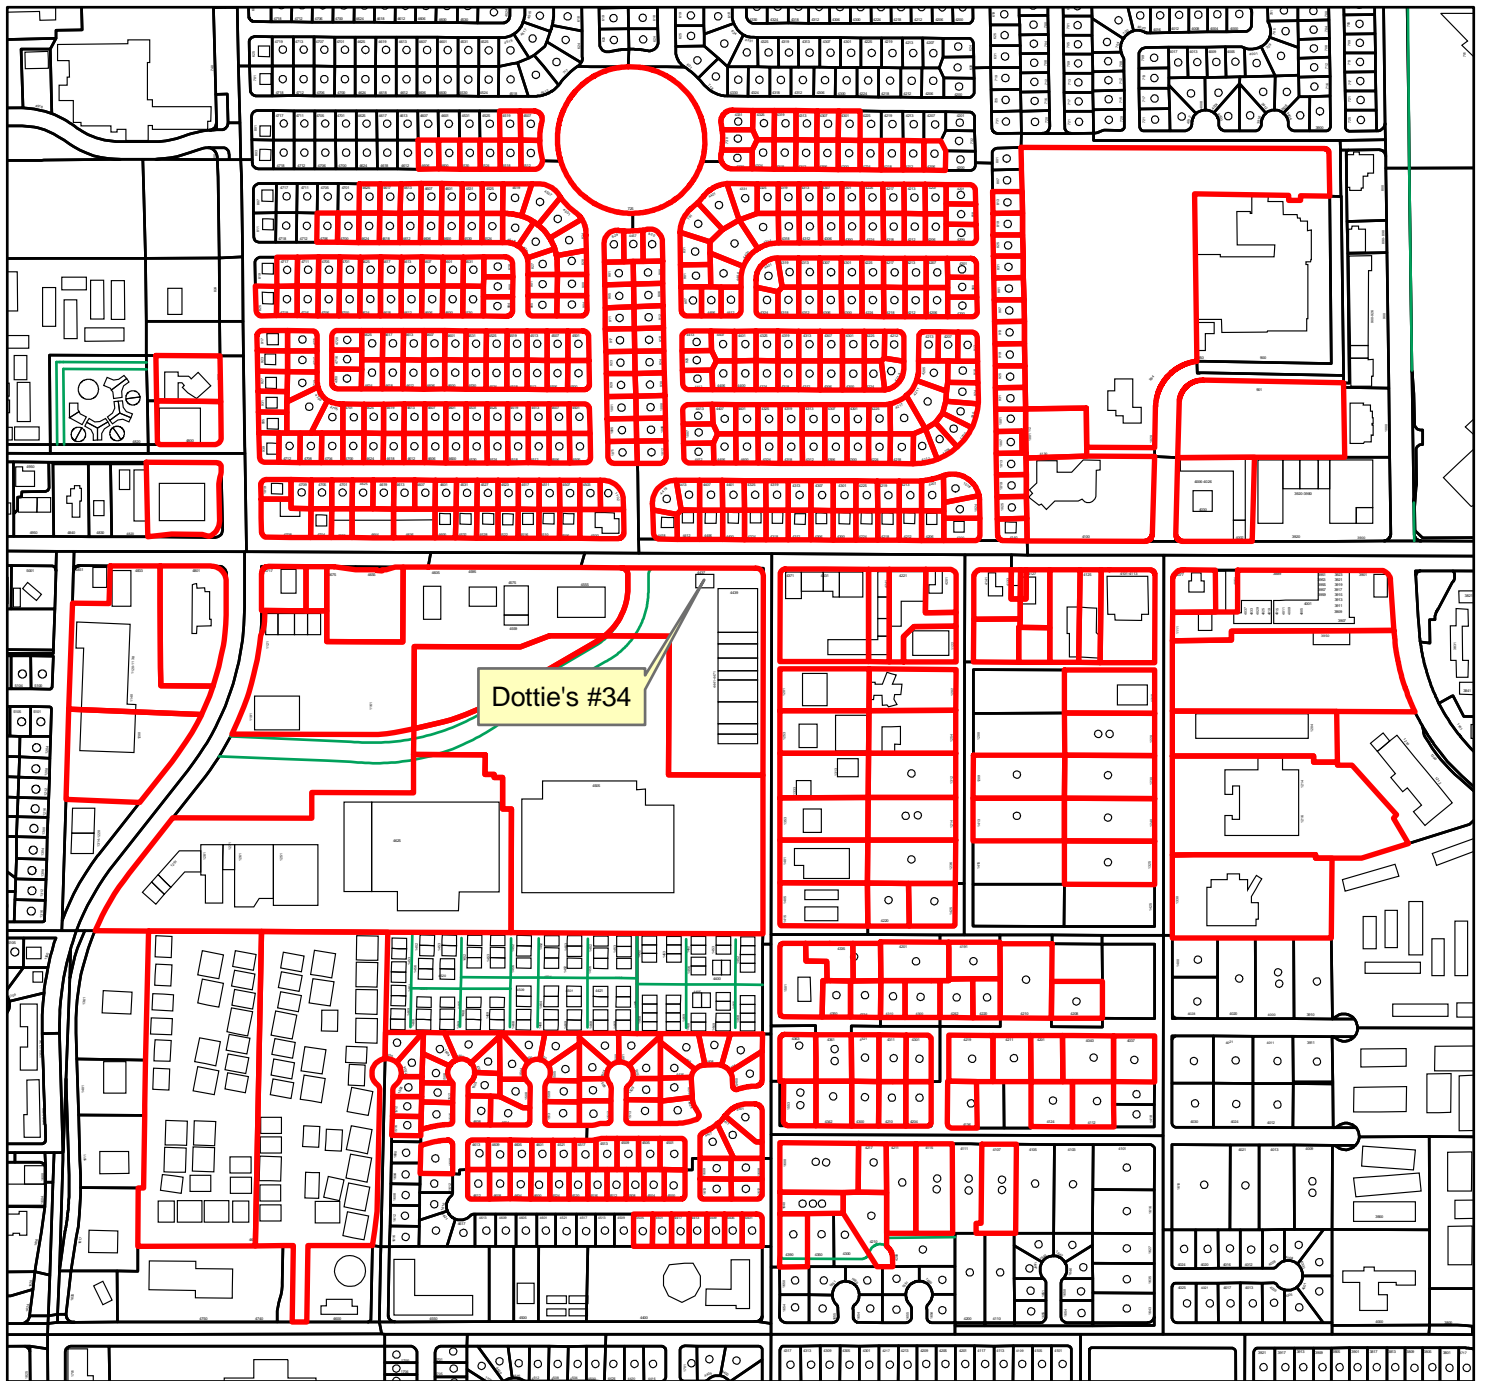

Dottie's #34
4437 W. Charleston Blvd.

Parcels outlined in red are within 1,500 feet of the liquor license location.