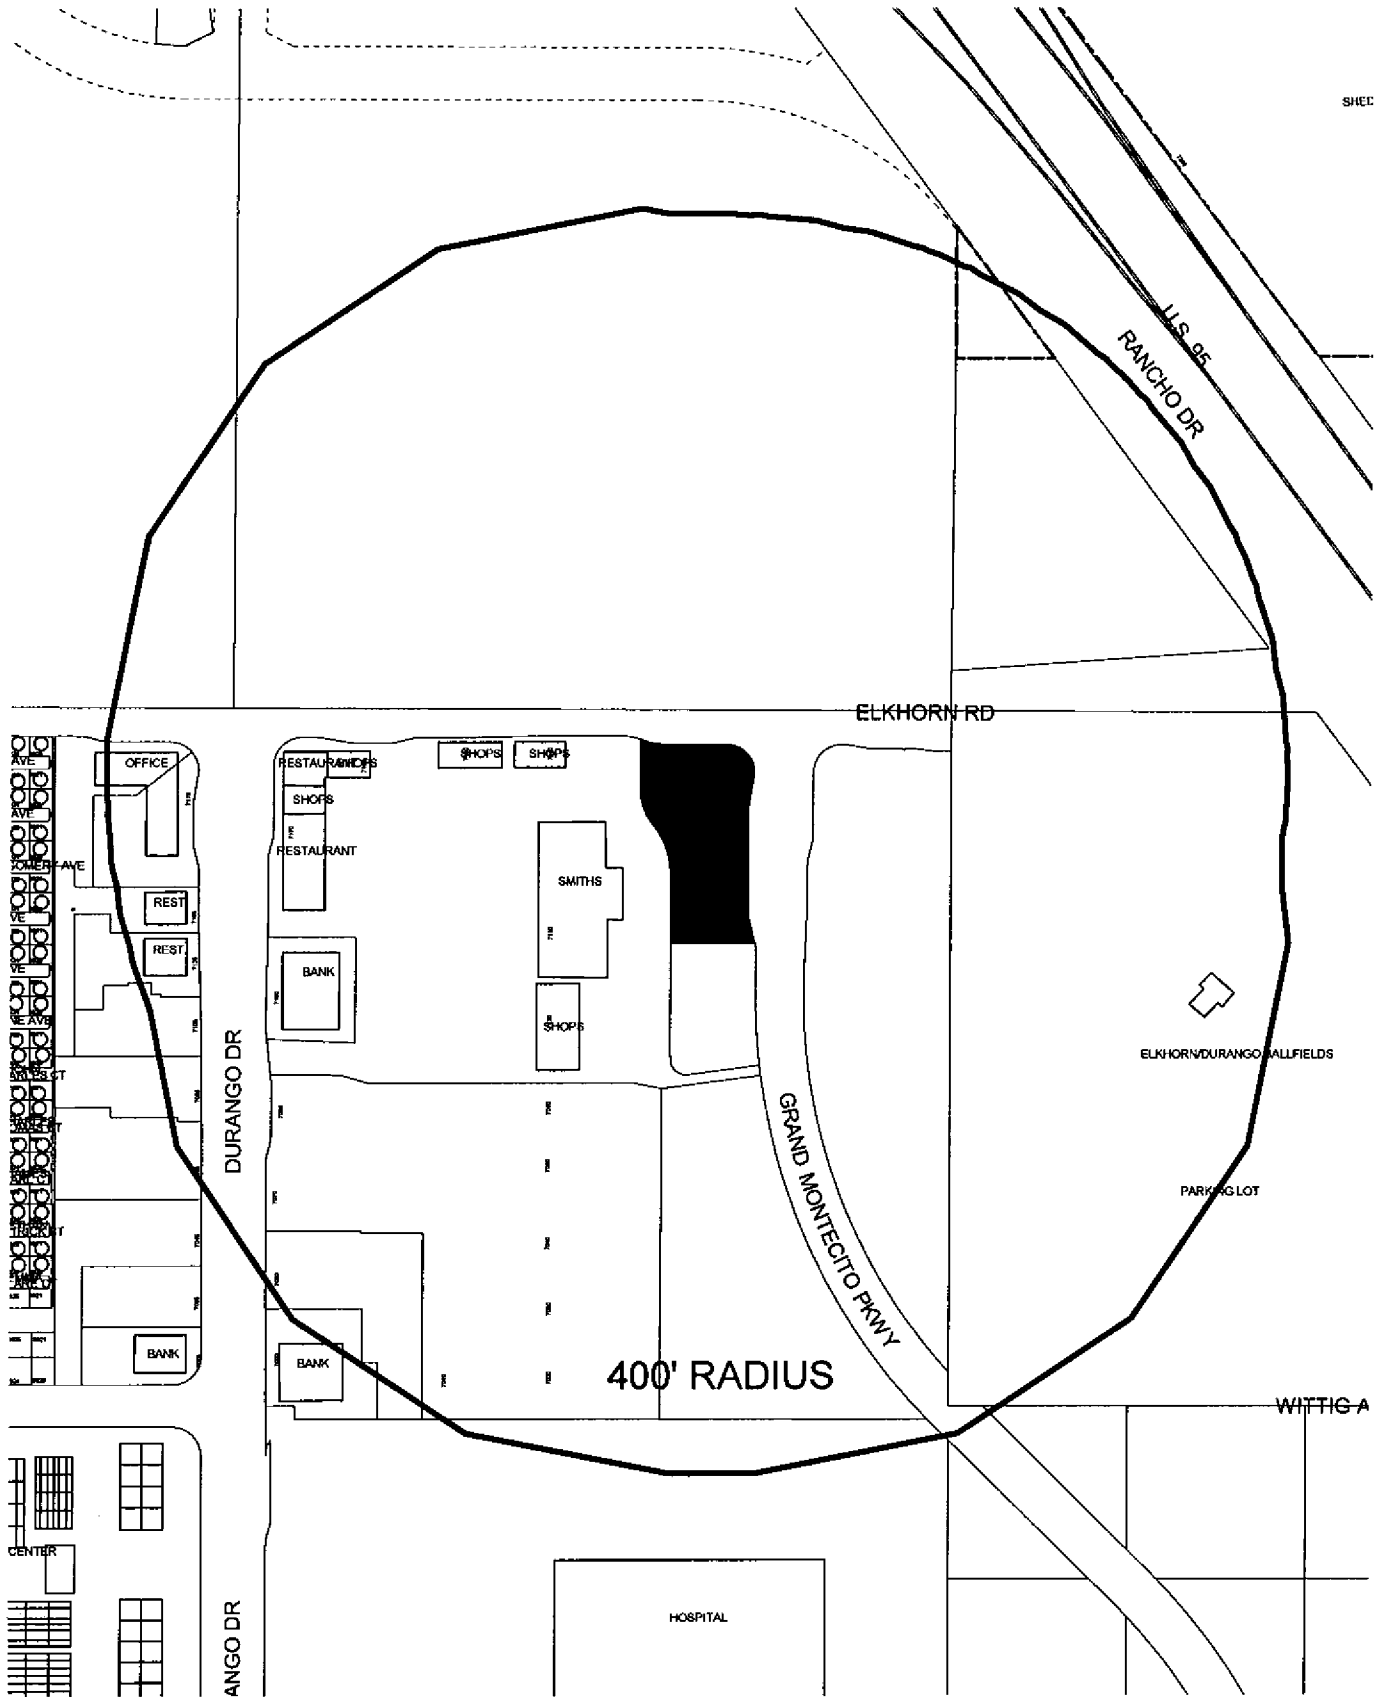

FABULOUS FREDDY'S CAR WASH

SHEC

0 200 400 Feet