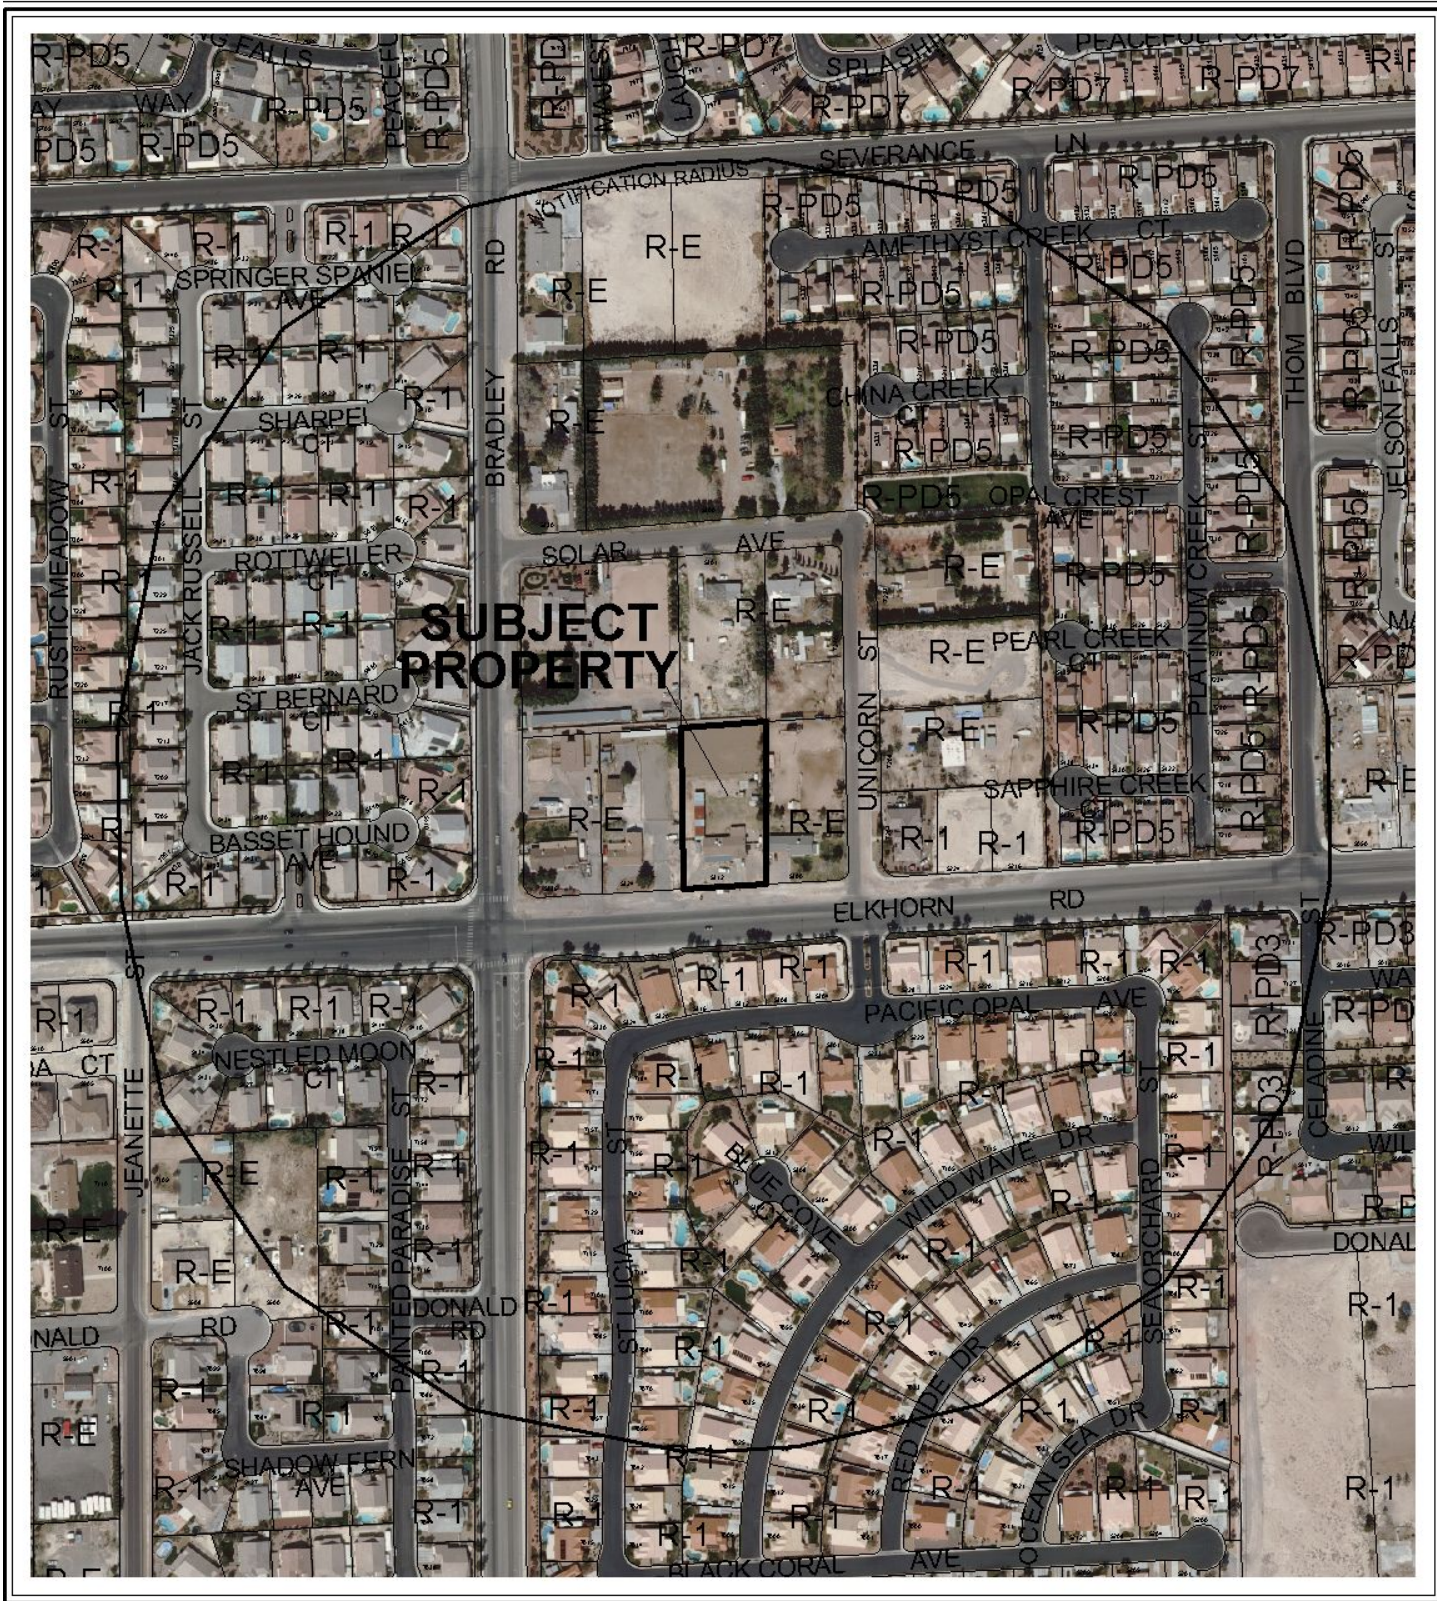

CASE: VAR-41882

RADIUS: 1000 FT

ZONING OF SUBJECT PROPERTY: R-E (RESIDENCE ESTATES)

CASE: VAR-41882

RADIUS: 1000 FT

ZONING OF SUBJECT PROPERTY: R-E (RESIDENCE ESTATES)