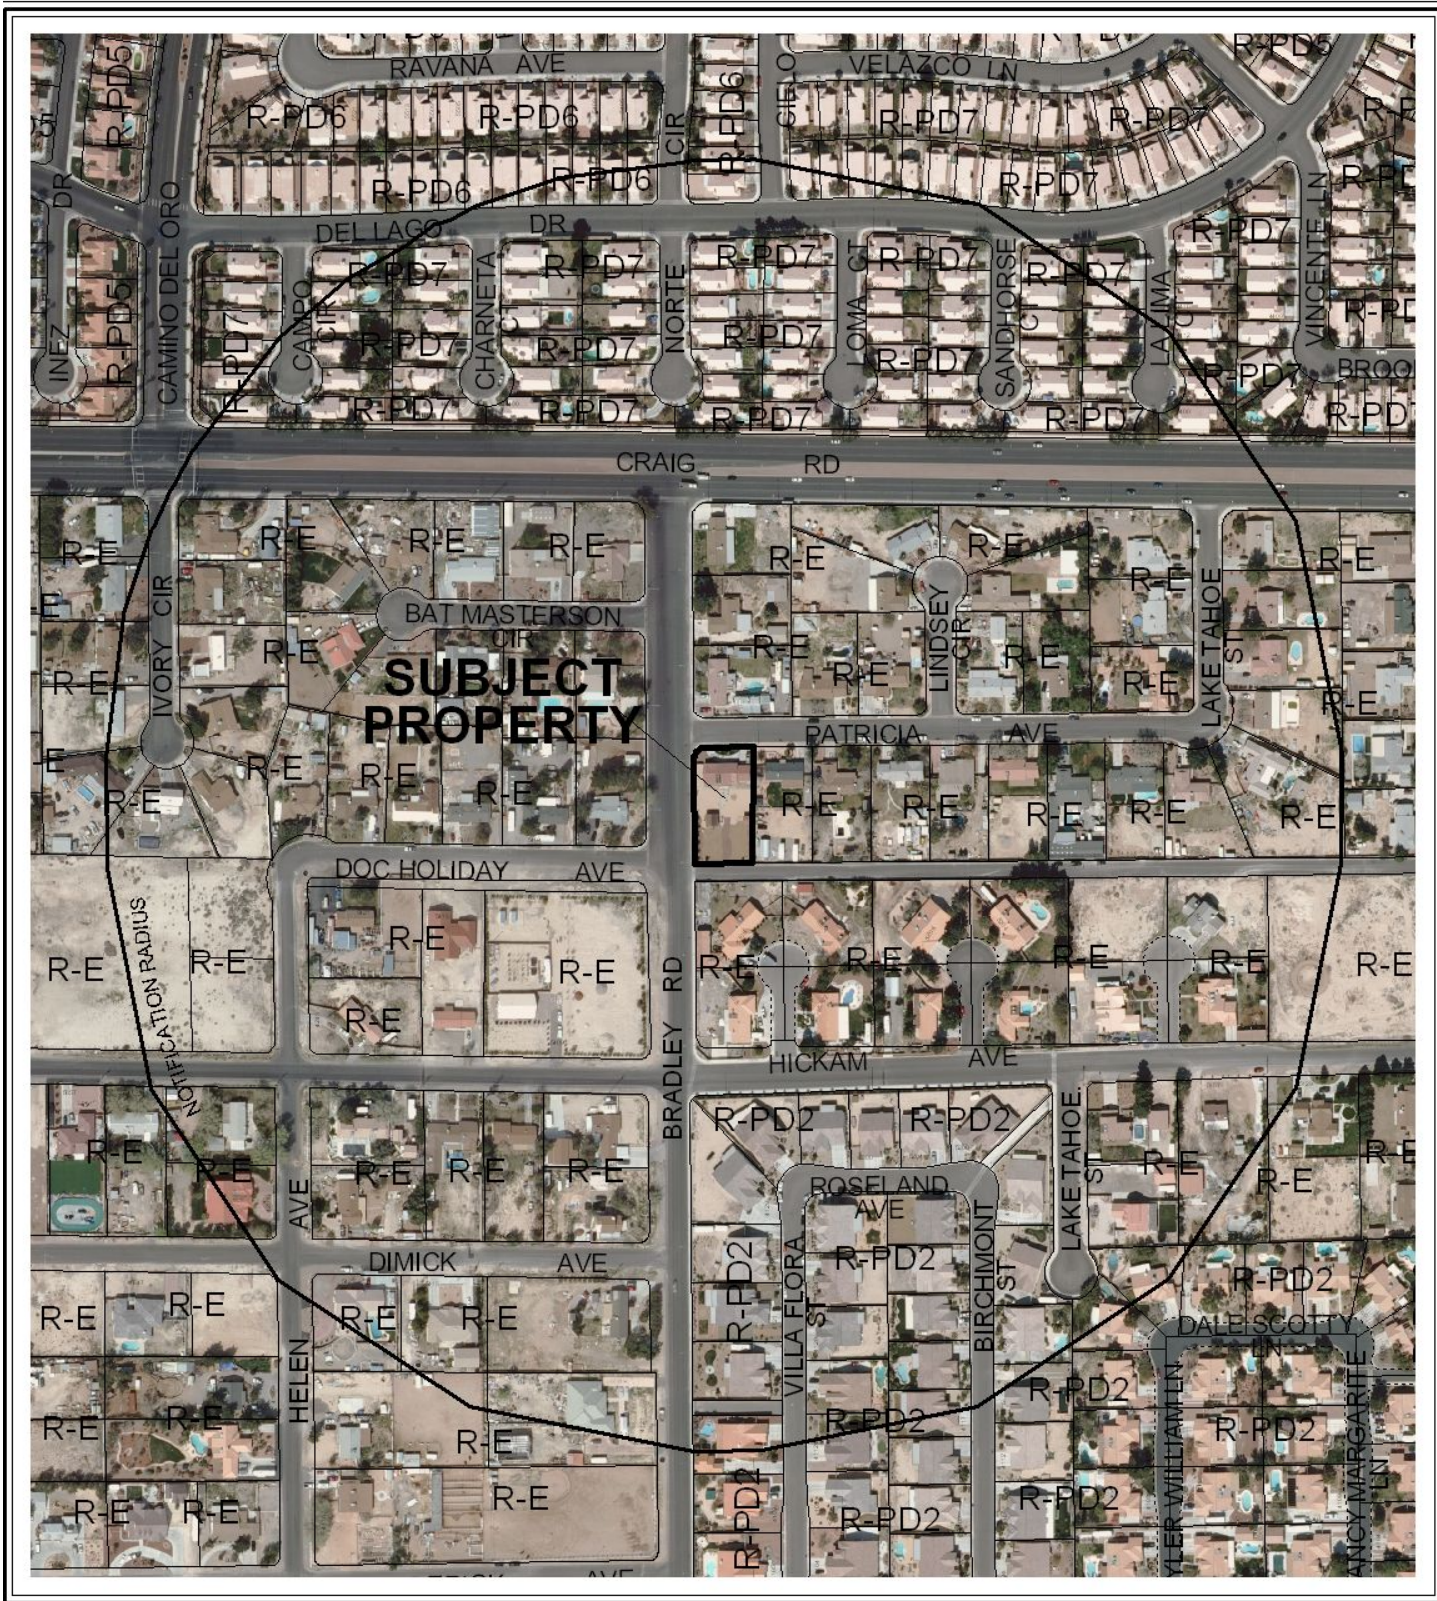

CASE: VAR-40797

RADIUS: 1000 FT

ZONING OF SUBJECT PROPERTY: R-E (RESIDENCE ESTATES)

CASE: **VAR-40797**

RADIUS: 1000 FT

ZONING OF SUBJECT PROPERTY: R-E (RESIDENCE ESTATES)