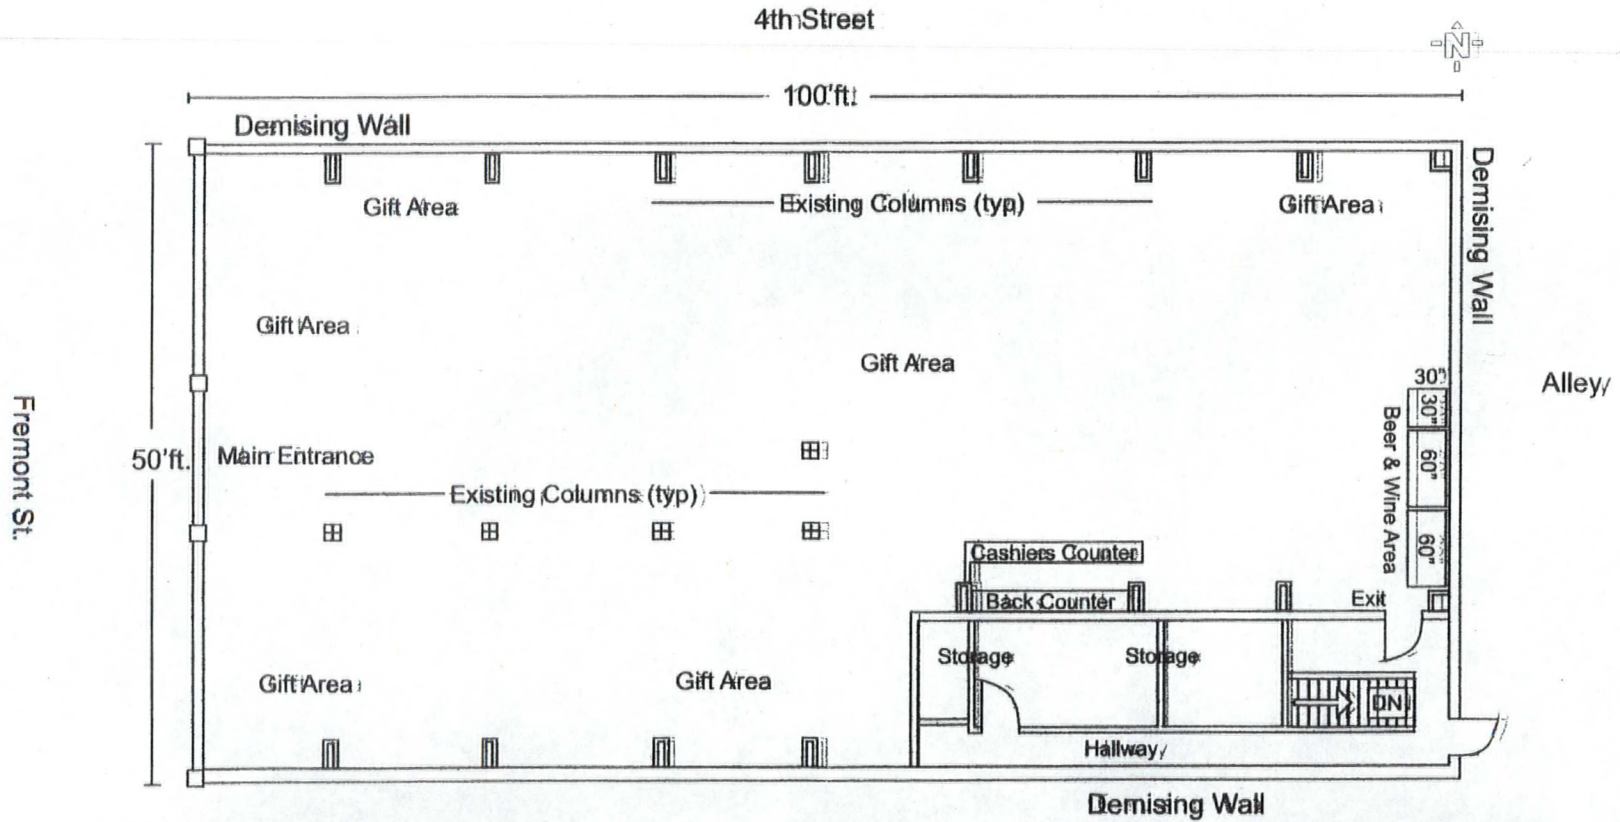

Crazy Ely Western Village LLC

3211 Fremont Street
Las Vegas, NV

Site Plan
Scale: 1/8" = 1'

Tiffany/Gifts

RECEIVED
MAR 06 2009
SUP-33731
04/23/09 PC

Property / Site Information:
Property Address:
3211 Fremont St, Las Vegas, NV
Existing Retail Area: 5000 sq ft.

Crazy Ely Western Village LLC
321 Fremont Street

Property / Site Information
Property Address:
321 Fremont St., Las Vegas, NV
Parcel No.: 13934610010
Zoning: C1
Existing Retail Area: 5000 sq ft.

Site Plan
SCALE: 1/4" = 10.0'