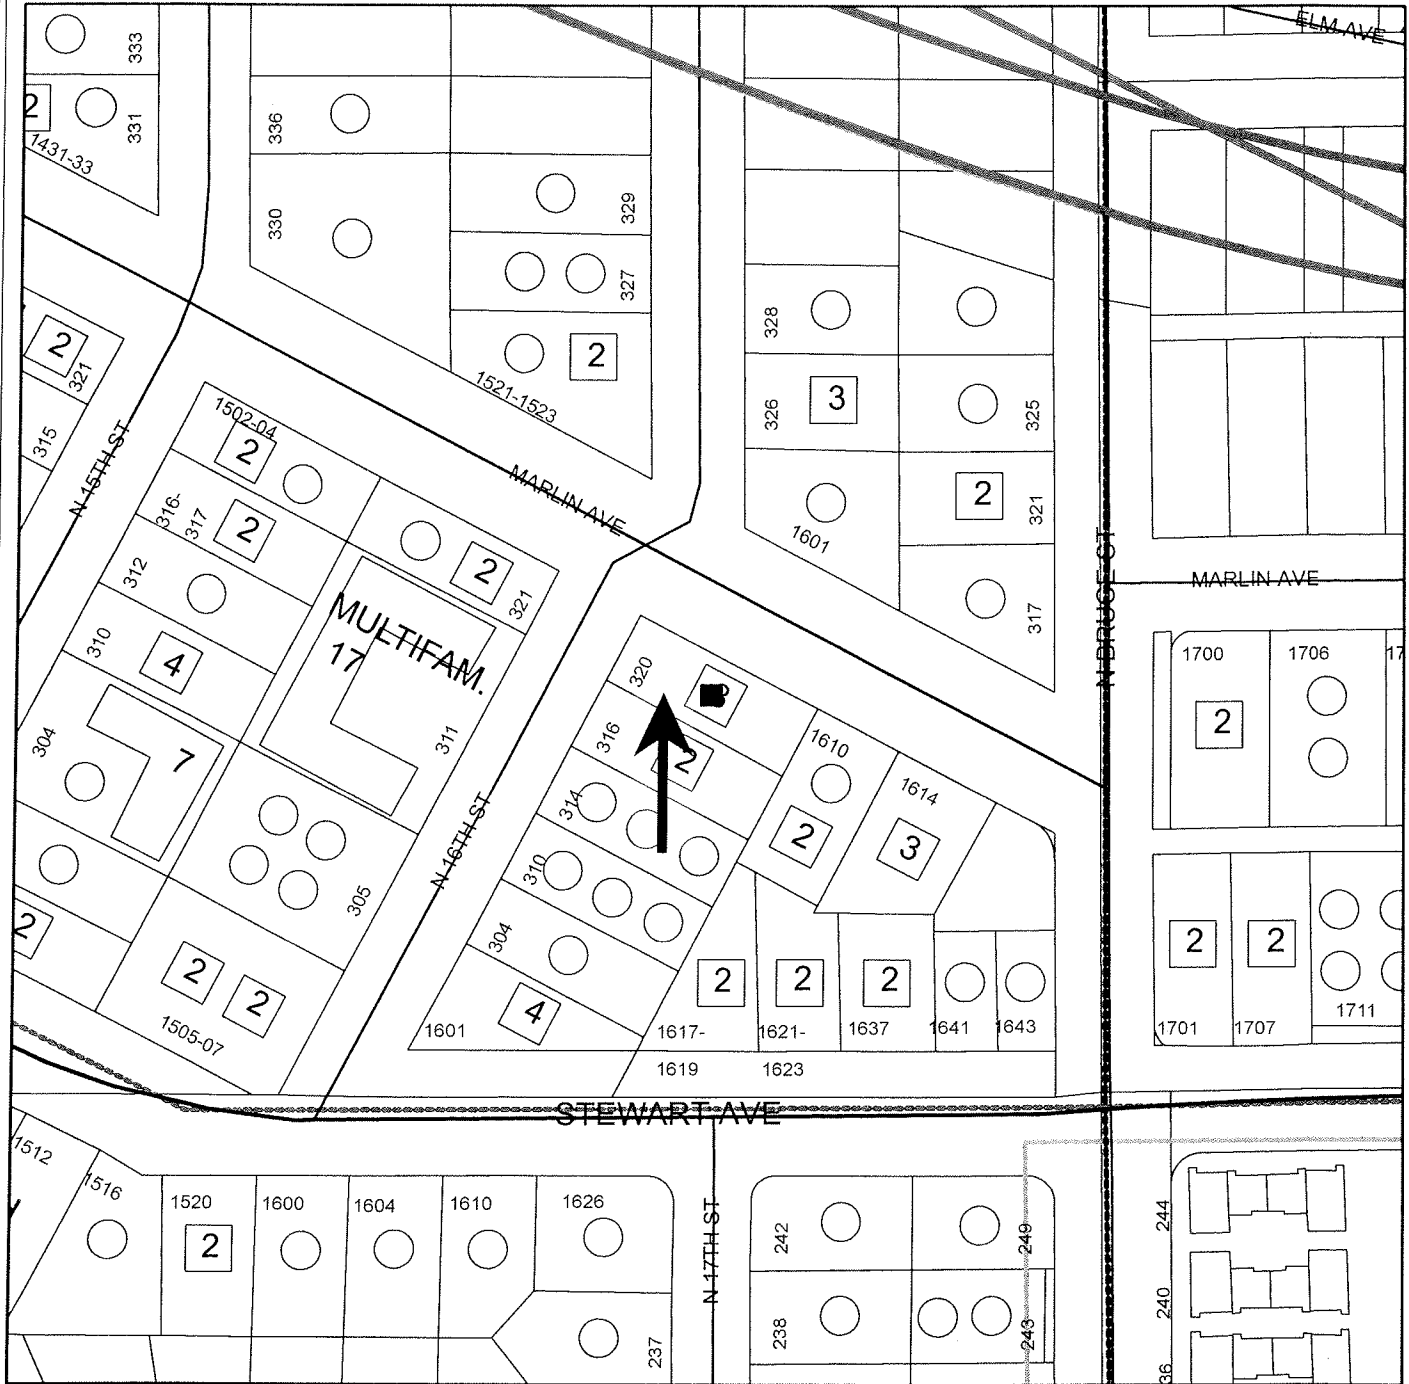

320 NORTH 16TH STREET
CROSS STREETS - MARYLAND//STEWART

City of Las Vegas Vicinity Map