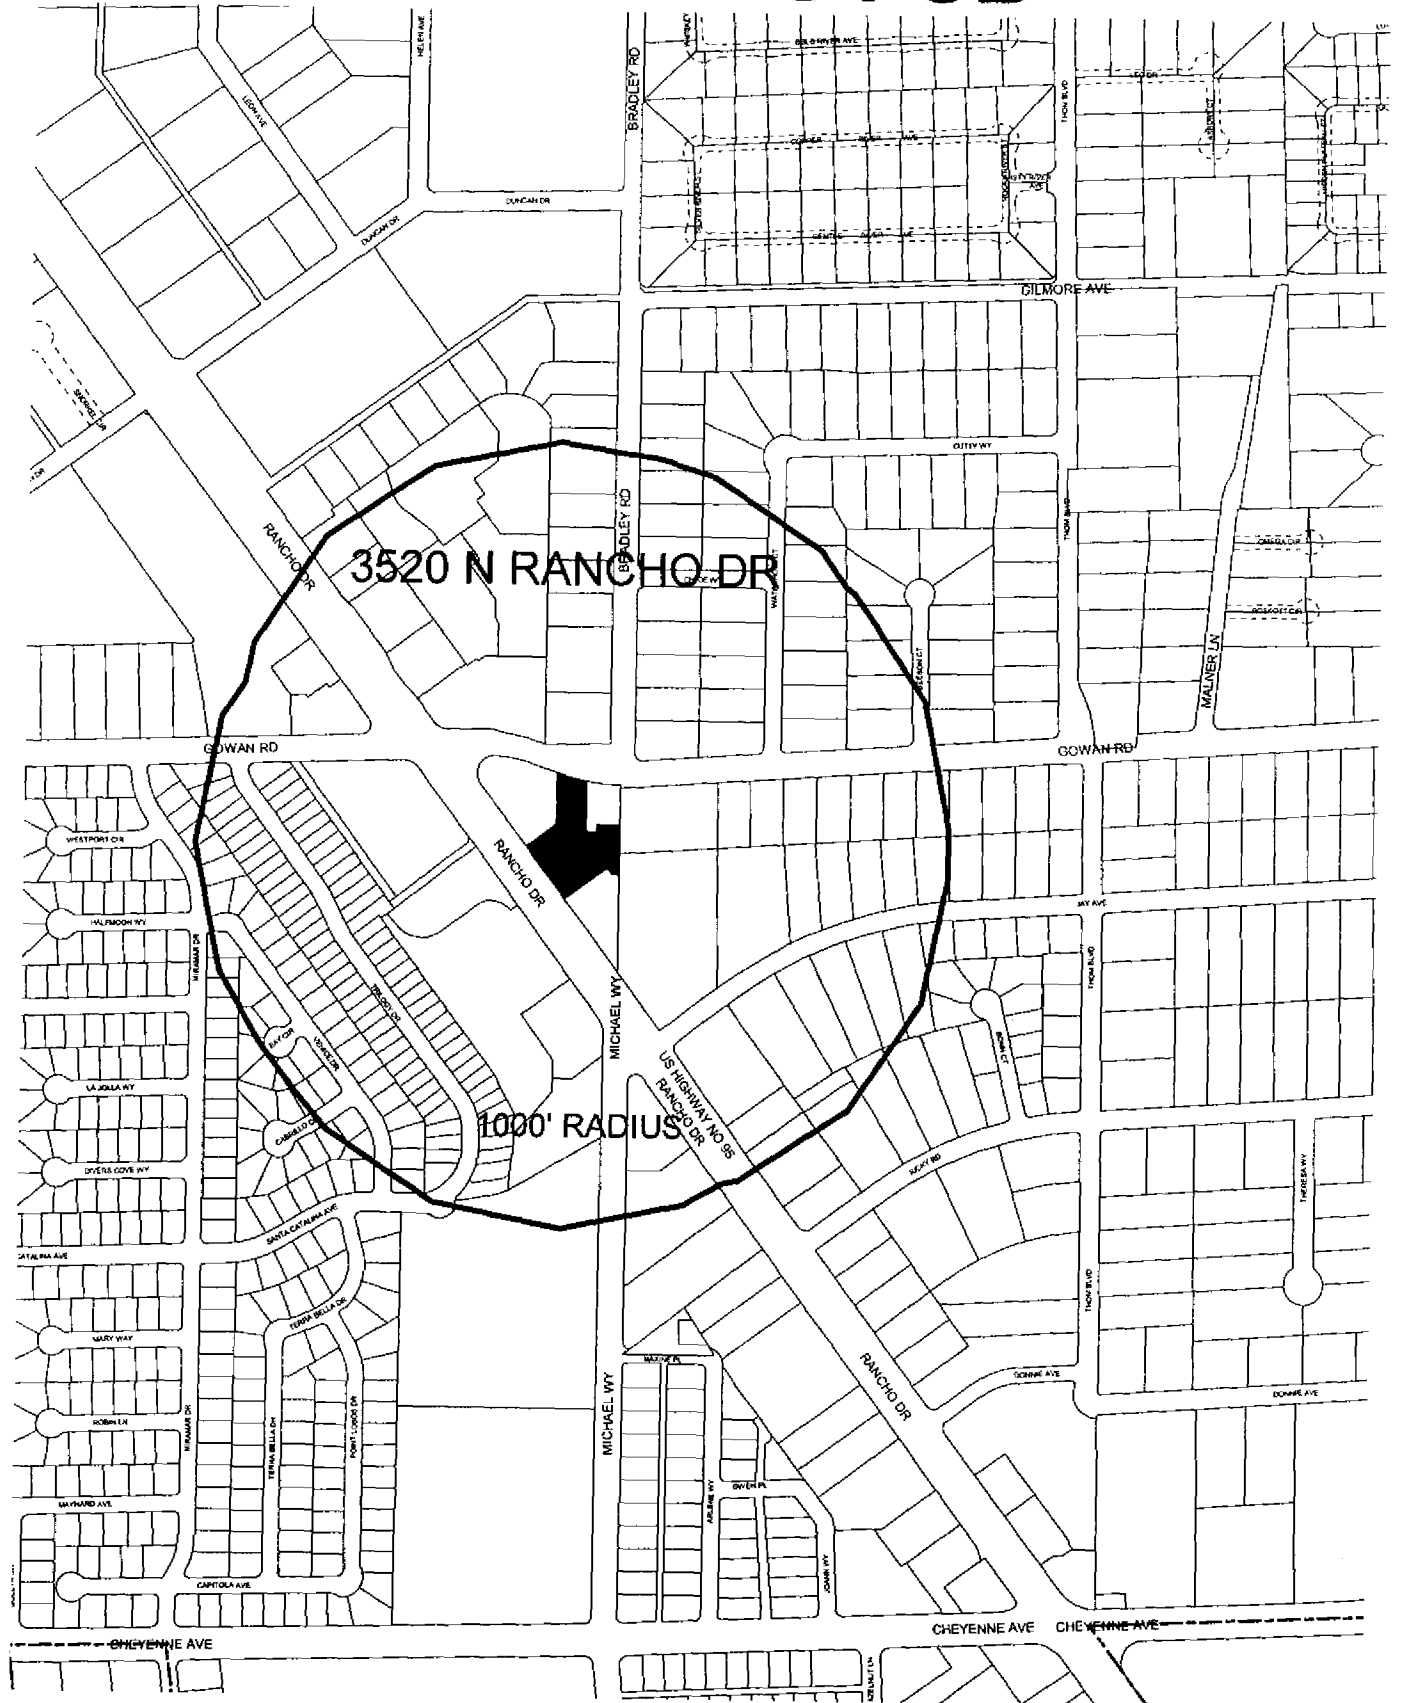

# KERRY'S SPORTS PUB

3520 N RANCHO DR

1000' RADIUS

0 300 600 Feet