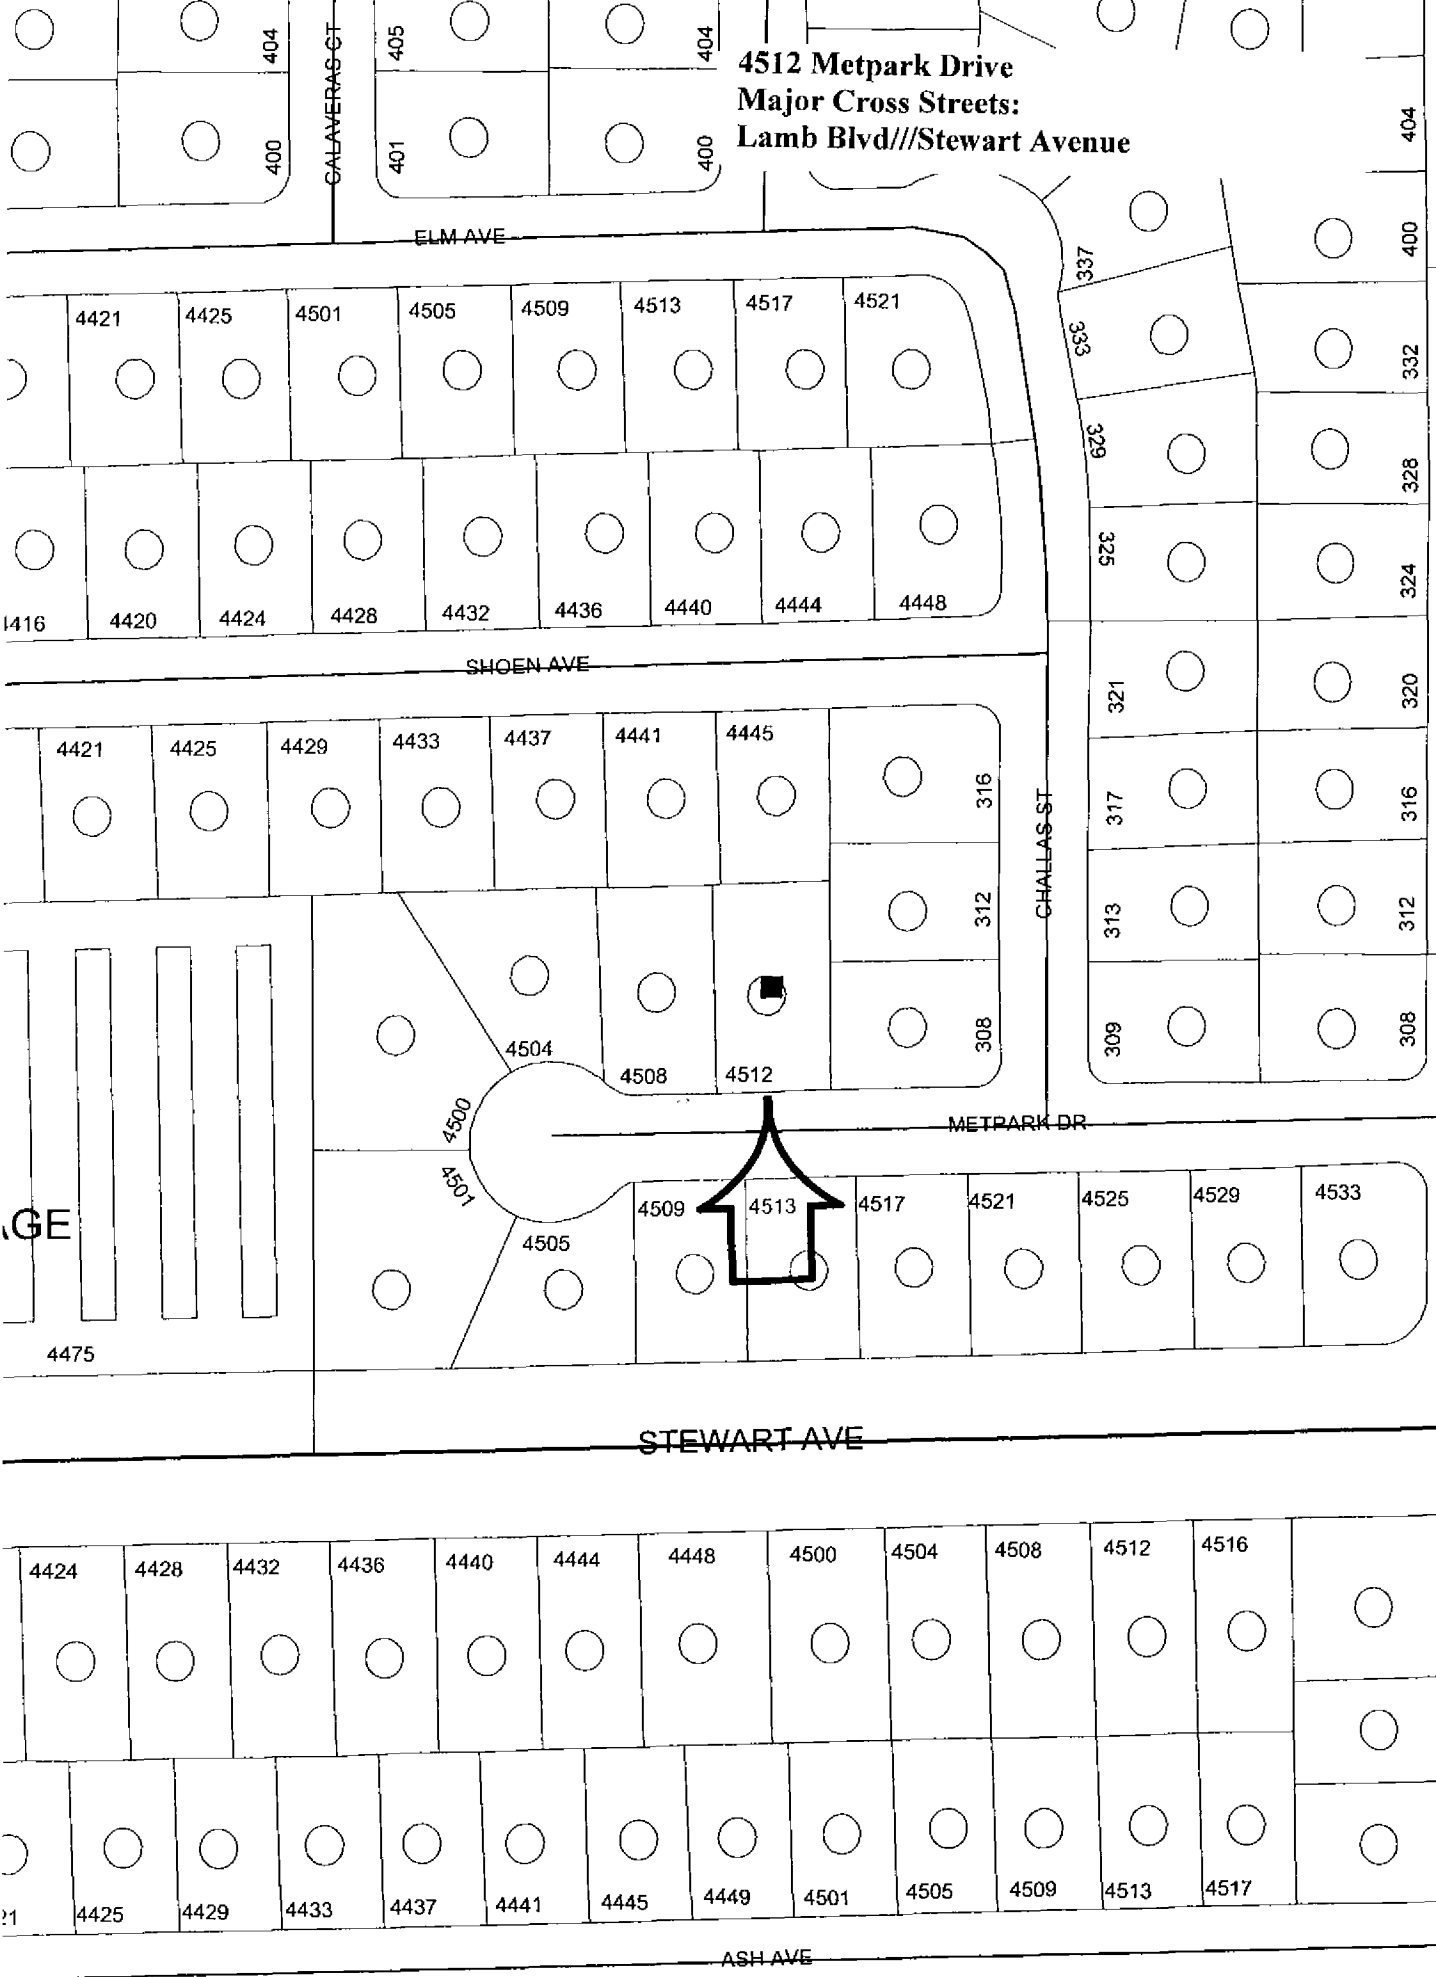

4512 Metpark Drive
Major Cross Streets:
Lamb Blvd///Stewart Avenue

GE

PAGE ST

ASH AVE

DIAMOND HEAD DR

4512 Metpark Drive

Major Cross Streets:
Lamb Blvd//Stewart Avenue

ELBERT EDWARDS
ELEMENTARY SCHOOL

MISSIONARY
CHURCH

ELOEFLY
HOUSING

ENTERING
MINING
LOING

WILLIAM K. MOORE
ELEMENTARY SCHOOL
UNDER CONSTRUCTION

MINI-MART
MARKET
STEWART & LAMB
PLAZA
SHOPS
AUTO
MINI-STORAGE

MINI-MART
MARKET
STEWART & LAMB
PLAZA
SHOPS
AUTO
MINI-STORAGE

MINI-MART
MARKET
STEWART & LAMB
PLAZA
SHOPS
AUTO
MINI-STORAGE

MINI-MART
MARKET
STEWART & LAMB
PLAZA
SHOPS
AUTO
MINI-STORAGE

MINI-MART
MARKET
STEWART & LAMB
PLAZA
SHOPS
AUTO
MINI-STORAGE

MOBILE HOMES
86 SPACES