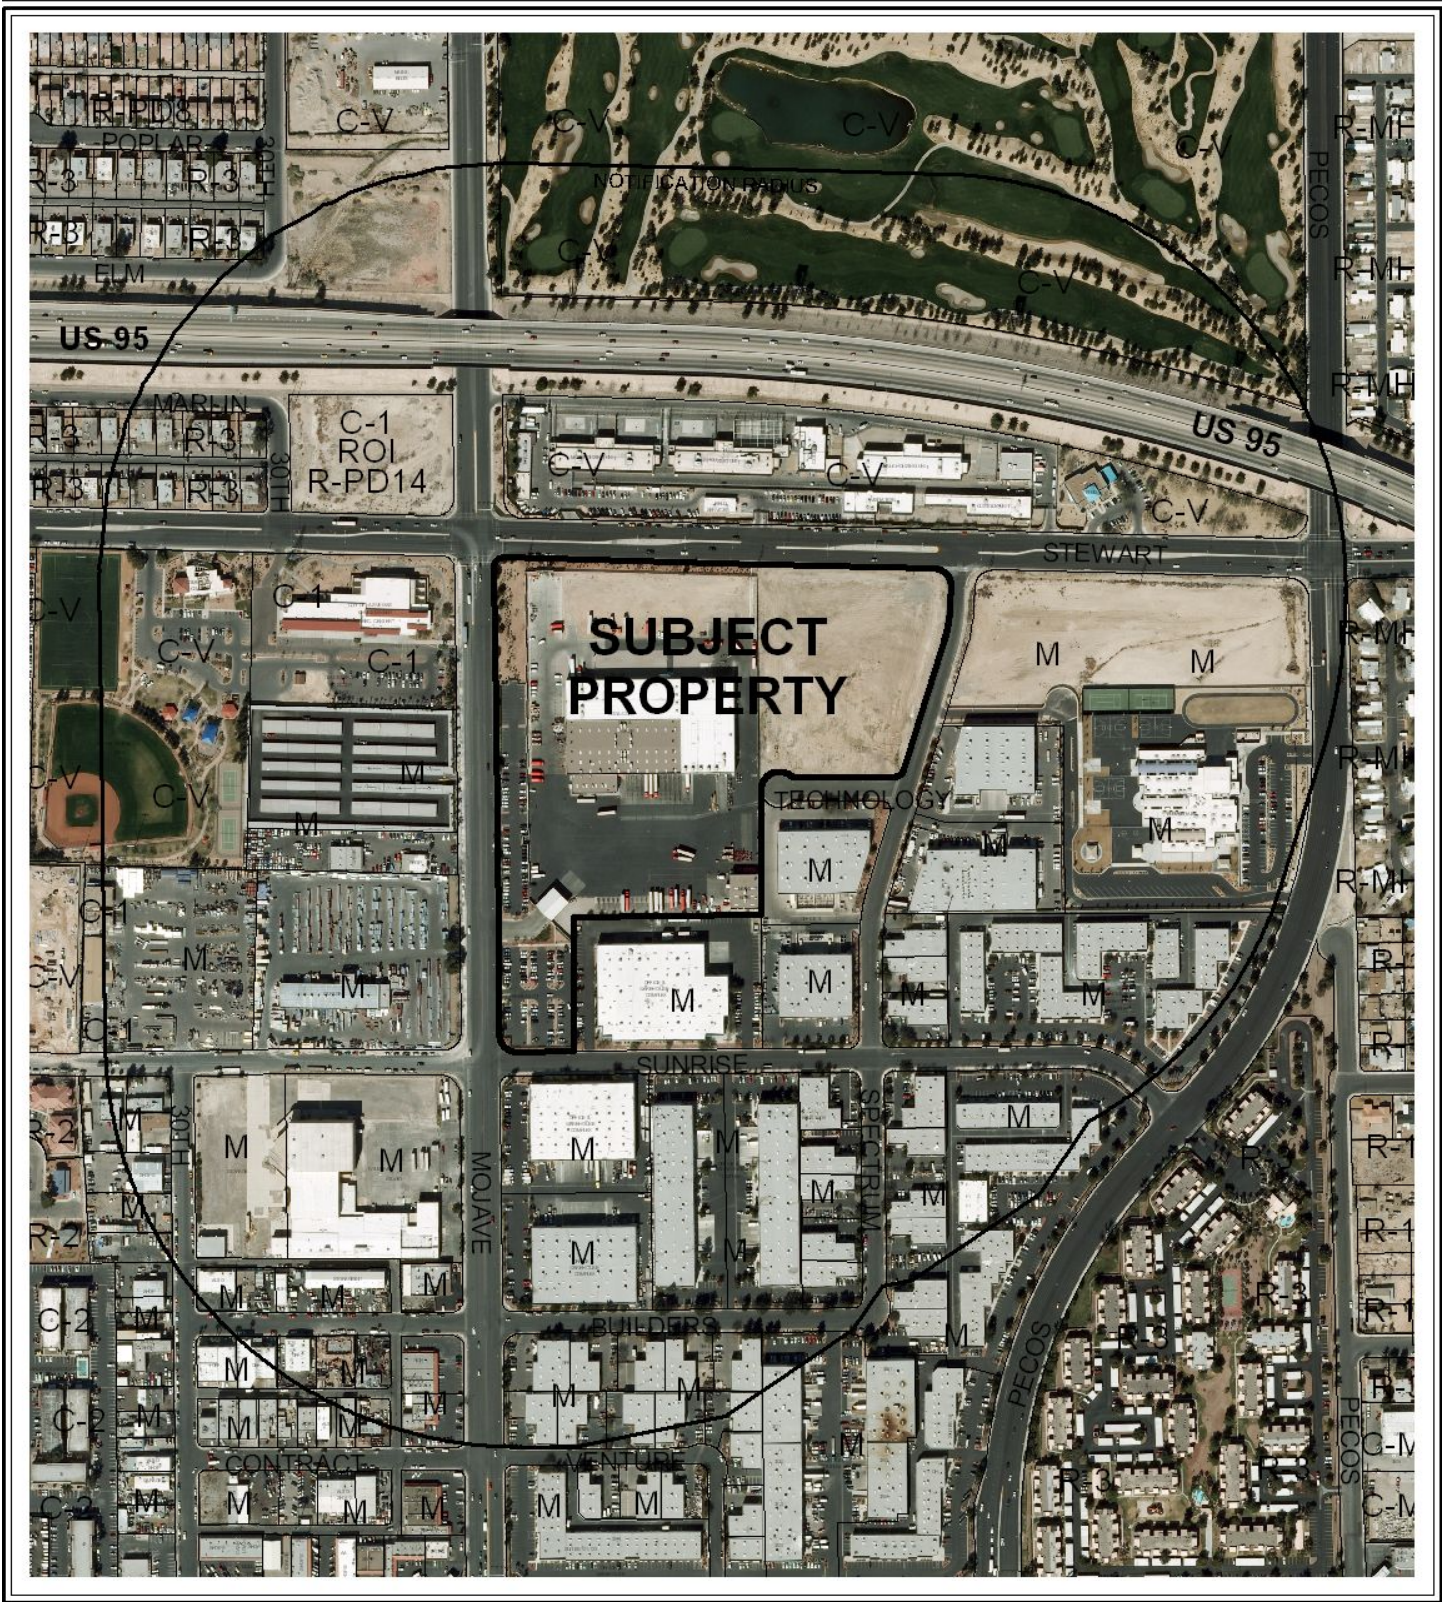

CASE: SDR-32475

RADIUS: 1000 FT

ZONING OF SUBJECT PROPERTY: M (INDUSTRIAL)

CASE: SDR-32475

RADIUS: 1000 FT

ZONING OF SUBJECT PROPERTY: M (INDUSTRIAL)