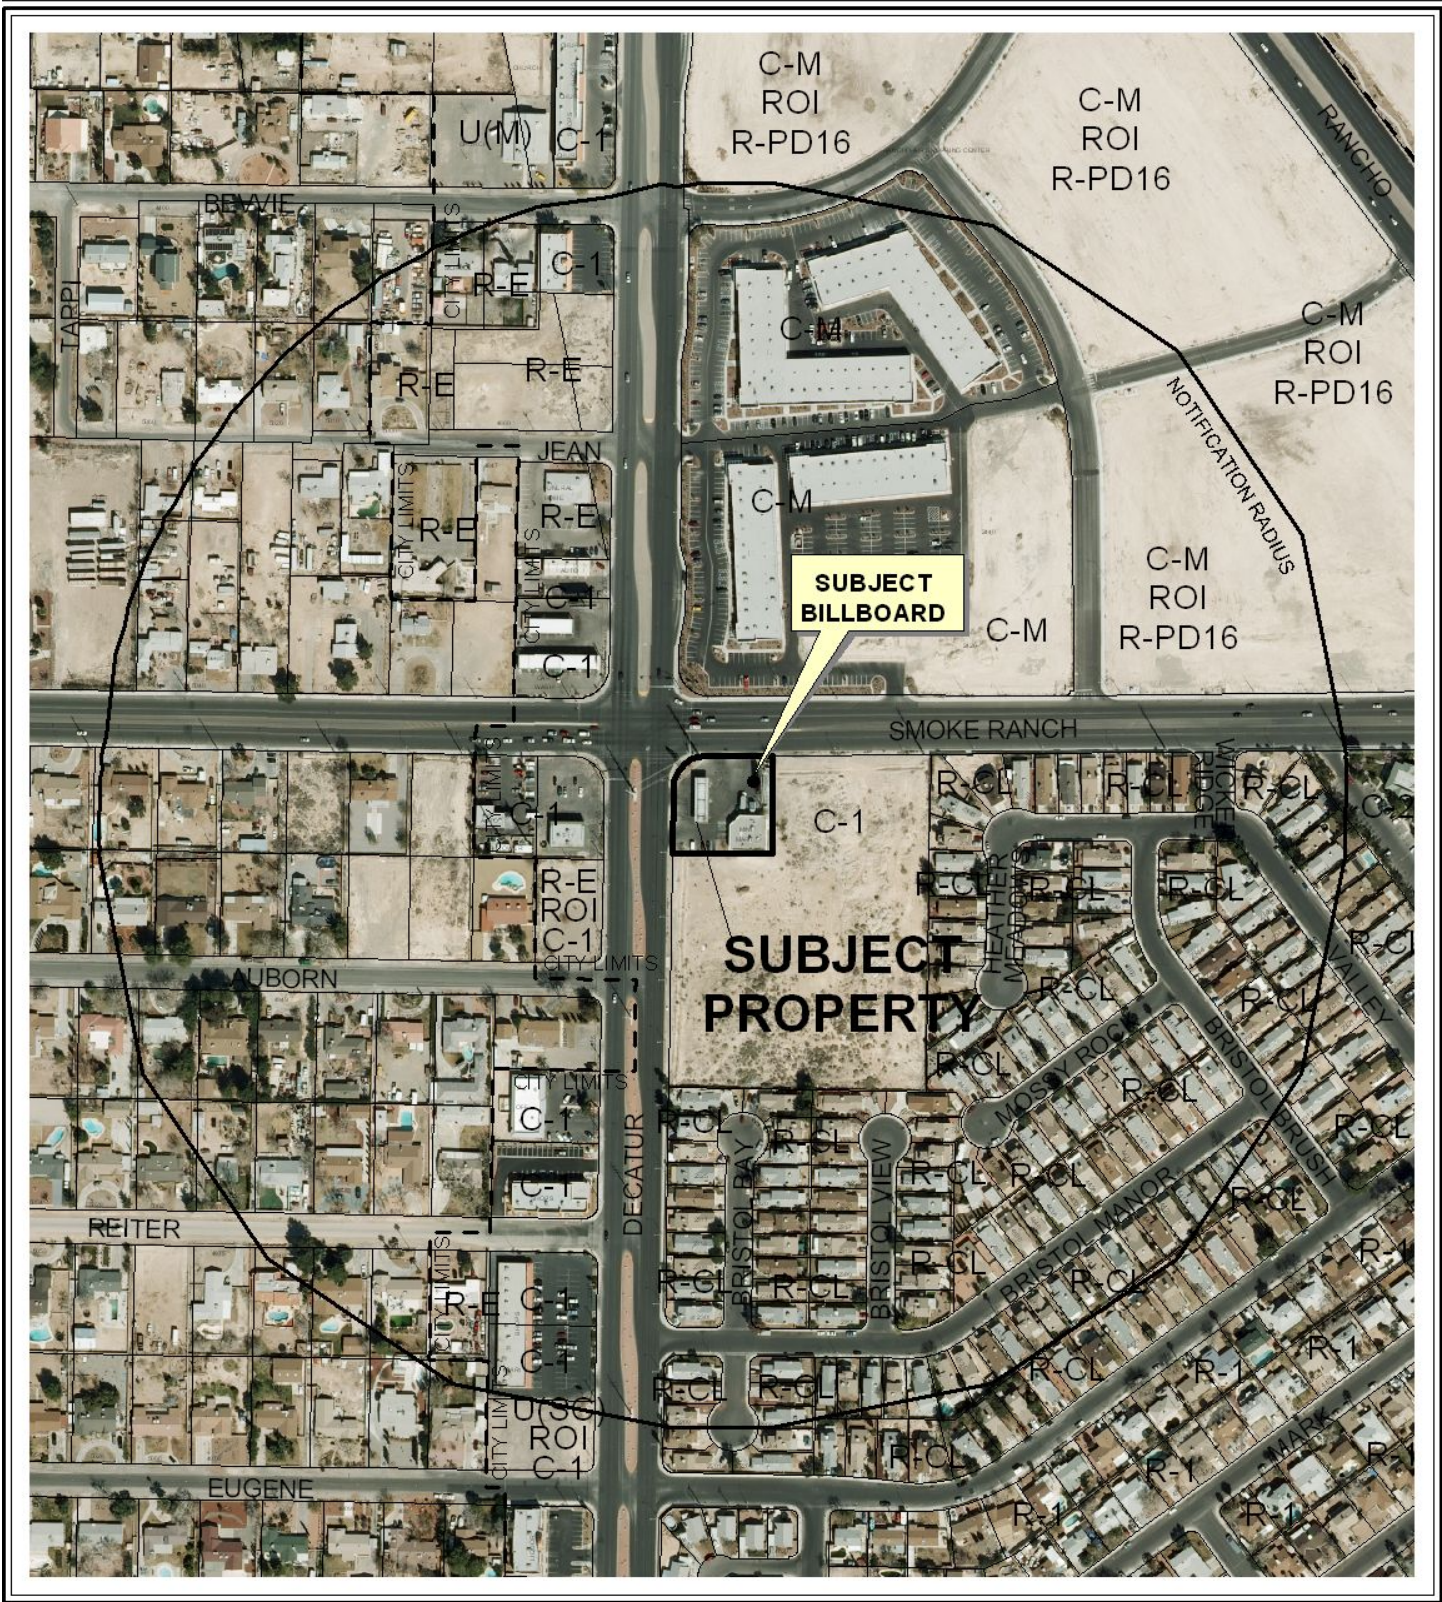

CASE: **RQR-31834**

RADIUS: 1000 FT

ZONING OF SUBJECT PROPERTY: C-1 (LIMITED COMMERCIAL)

CASE: **RQR-31834**

RADIUS: 1000 FT

ZONING OF SUBJECT PROPERTY: C-1 (LIMITED COMMERCIAL)

**RQR-31834**

-  Subject Parcel
-  City of Las Vegas Billboard Location
-  Clark County Billboard Location

**City of Las Vegas Billboard Data**

-  300 Foot Buffer Around Billboard
-  750 Foot Buffer Around Freeway Billboard
-  Off Premise Sign Exclusion Area
-  Exempt - Off Premise Area Sign Area