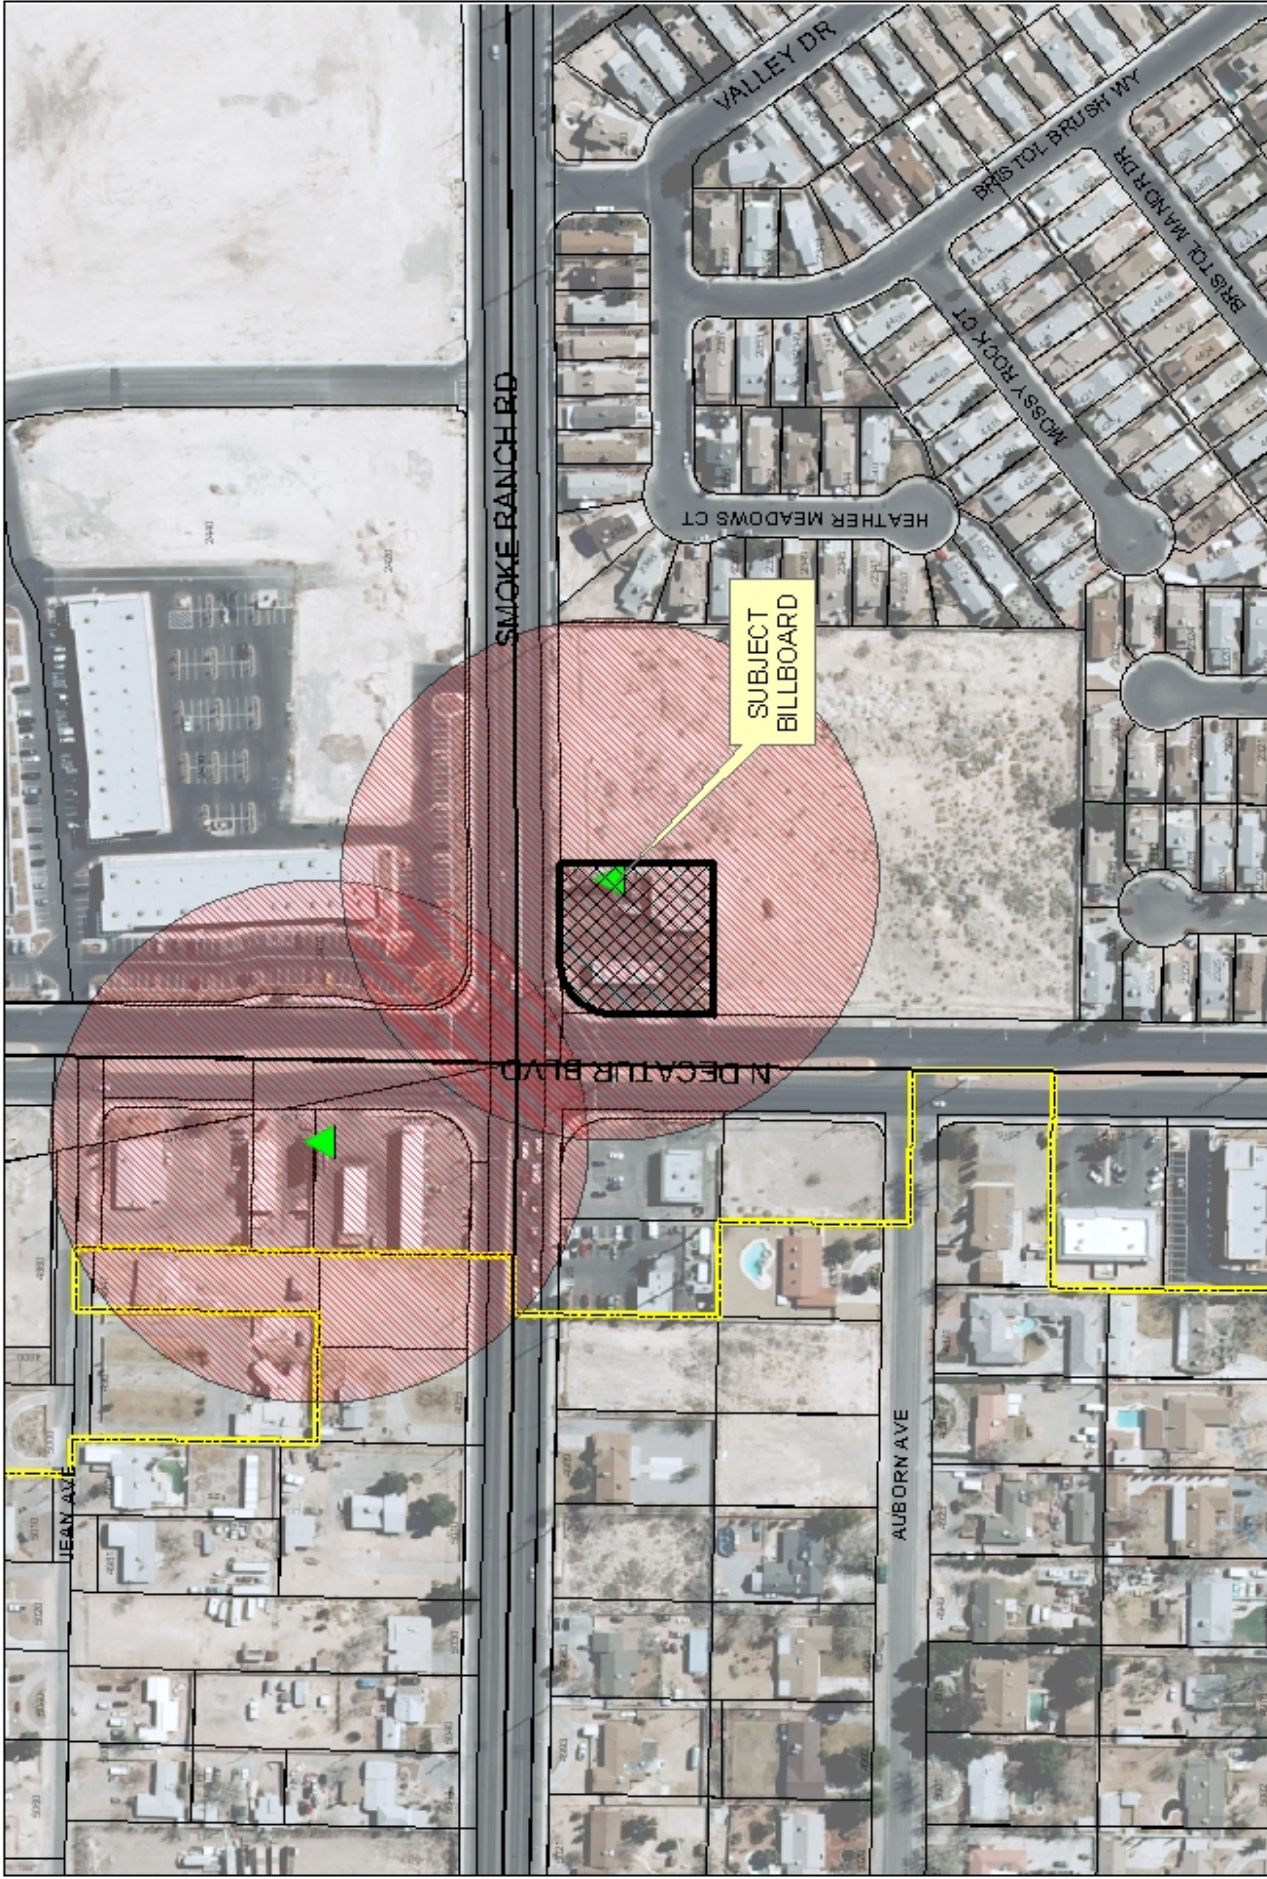

CASE: **RQR-31834**

RADIUS: 1000 FT

ZONING OF SUBJECT PROPERTY: C-1 (LIMITED COMMERCIAL)

CASE: **RQR-31834**

RADIUS: 1000 FT

ZONING OF SUBJECT PROPERTY: C-1 (LIMITED COMMERCIAL)

**RQR-31834**

-  Subject Parcel
-  City of Las Vegas Billboard Location
-  Clark County Billboard Location

**City of Las Vegas Billboard Data**

-  300 Foot Buffer Around Billboard
-  750 Foot Buffer Around Freeway Billboard
-  Off Premise Sign Exclusion Area
-  Exempt - Off Premise Area Sign Area