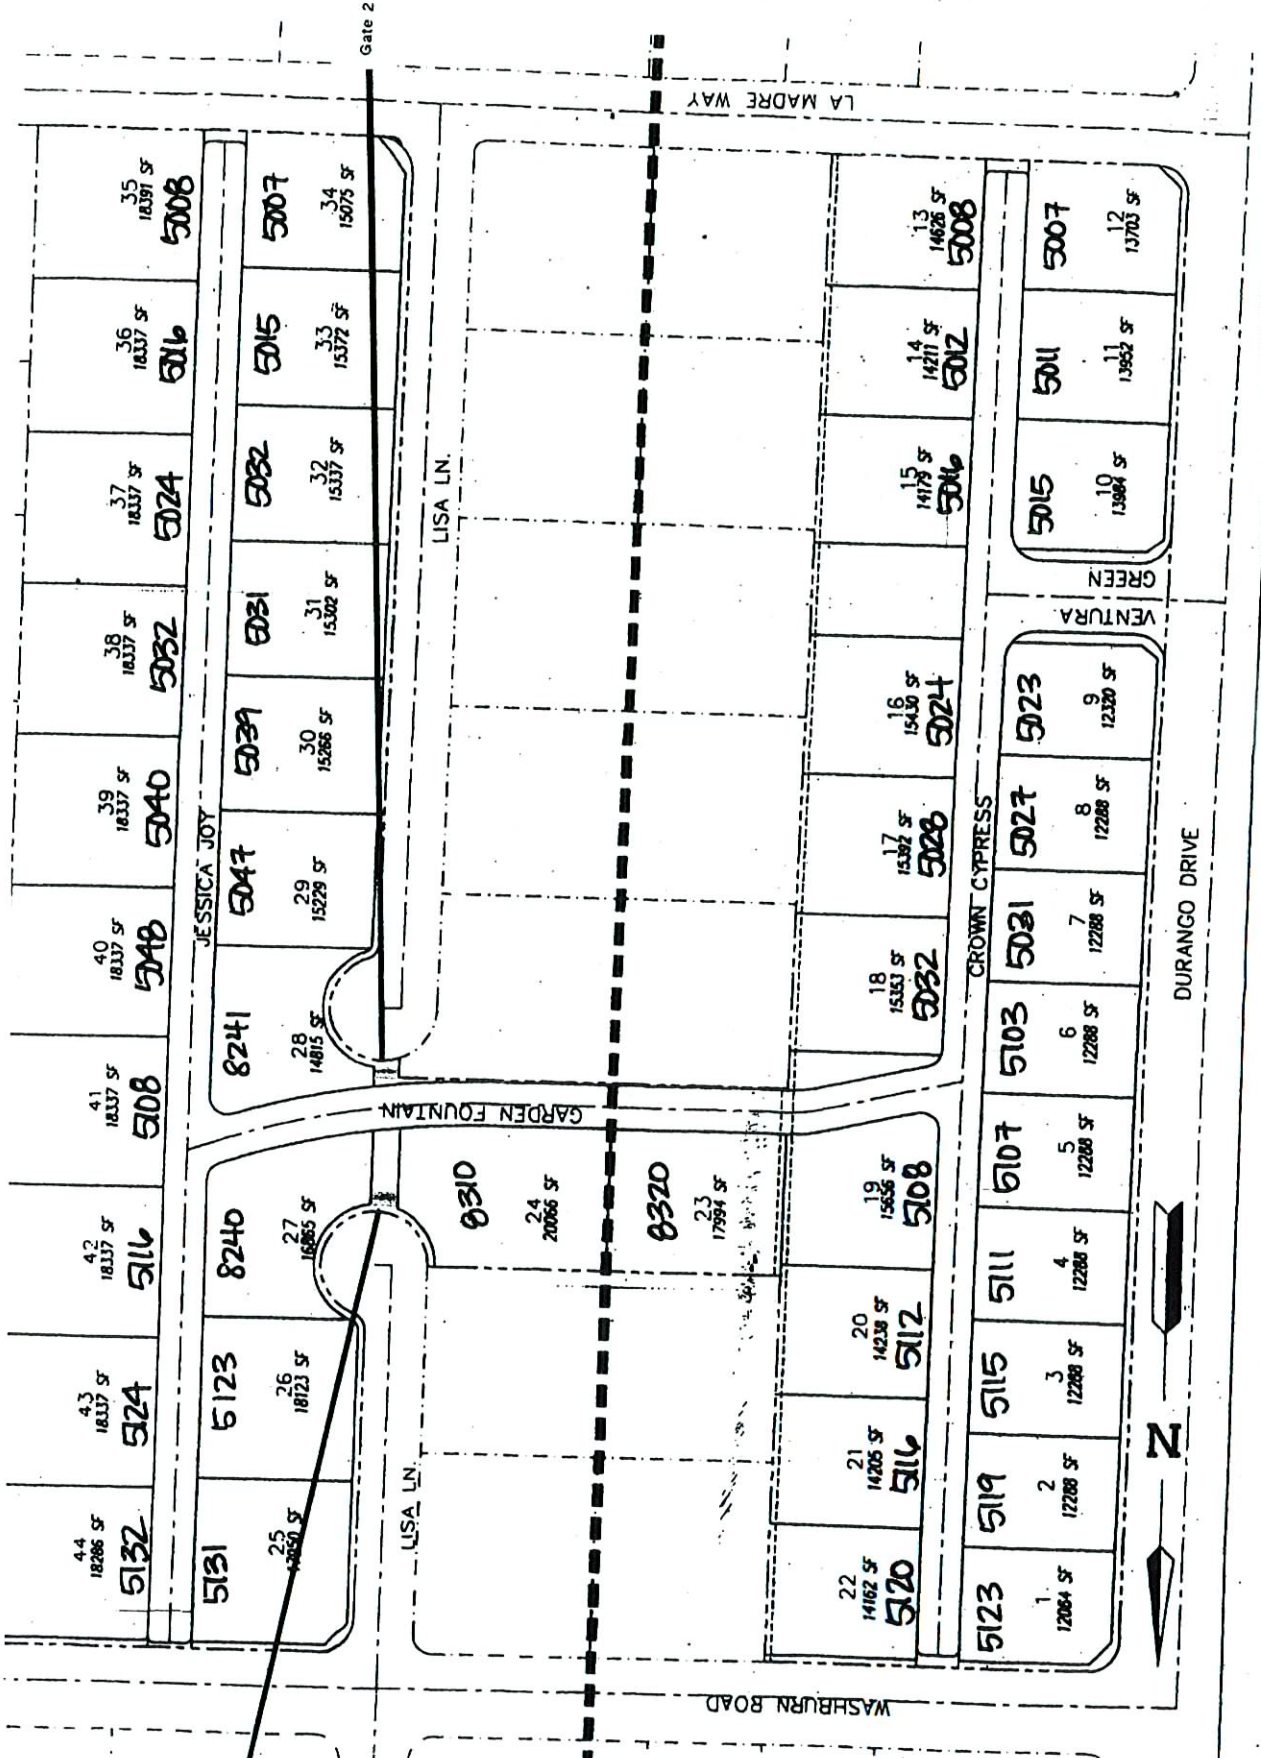

UNIT 2

Gate 1

KEY

North Canyon  
Estates Homes

Gate/ Pedestrian

Common Area

UNIT 1

RQR-32160  
12-17-08 CC