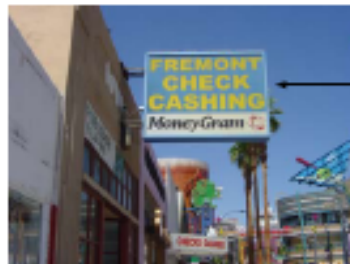

*Neon will light up sequentially

Neon colors across the
piano keyboard to light up
in sequence

ELEVATION VIEW
SCALE: 1/8" = 1'-0"

Please review the contents of this drawing very carefully. This drawing was created to assist you in visualizing the finished product. This drawing is the product of JBA Signs & Graphics. Unauthorized use of this proposal/design is prohibited unless permission is obtained in written form.

Customer Approval Signature _____

Date _____

New Sign Location

Double face internally illuminated light box (cabinet)
Black painted enamel finish
Black vinyl graphics on white lexan faces (2)
Pink exposed neon detail on perimeter and letters