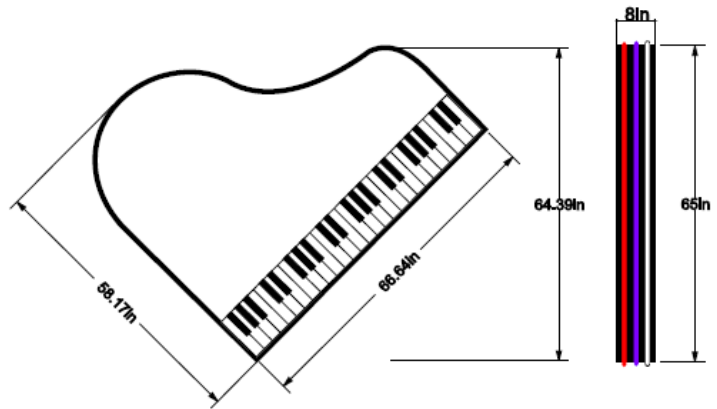

BEFORE PHOTOS
(517 Fremont Street, Suite 110)

RENDERING OF COMPLETED PROJECT (517 Fremont Street, Suite 110)

Single-face illuminated cabinet with cut vinyl graphics
Neon (3 colors) to run along the perimeter and across
the keys on the cabinet face.

*Neon will light up sequentially

Neon colors across the
piano keyboard to light up
in sequence

ELEVATION VIEW
SCALE: 1/8" = 1'-0"

Please review the contents of this drawing very carefully. This drawing was created to assist you in visualizing the finished product. This drawing is the product of JBA Signs & Graphics. Unauthorized use of this proposal/design is prohibited unless permission is obtained in written form.