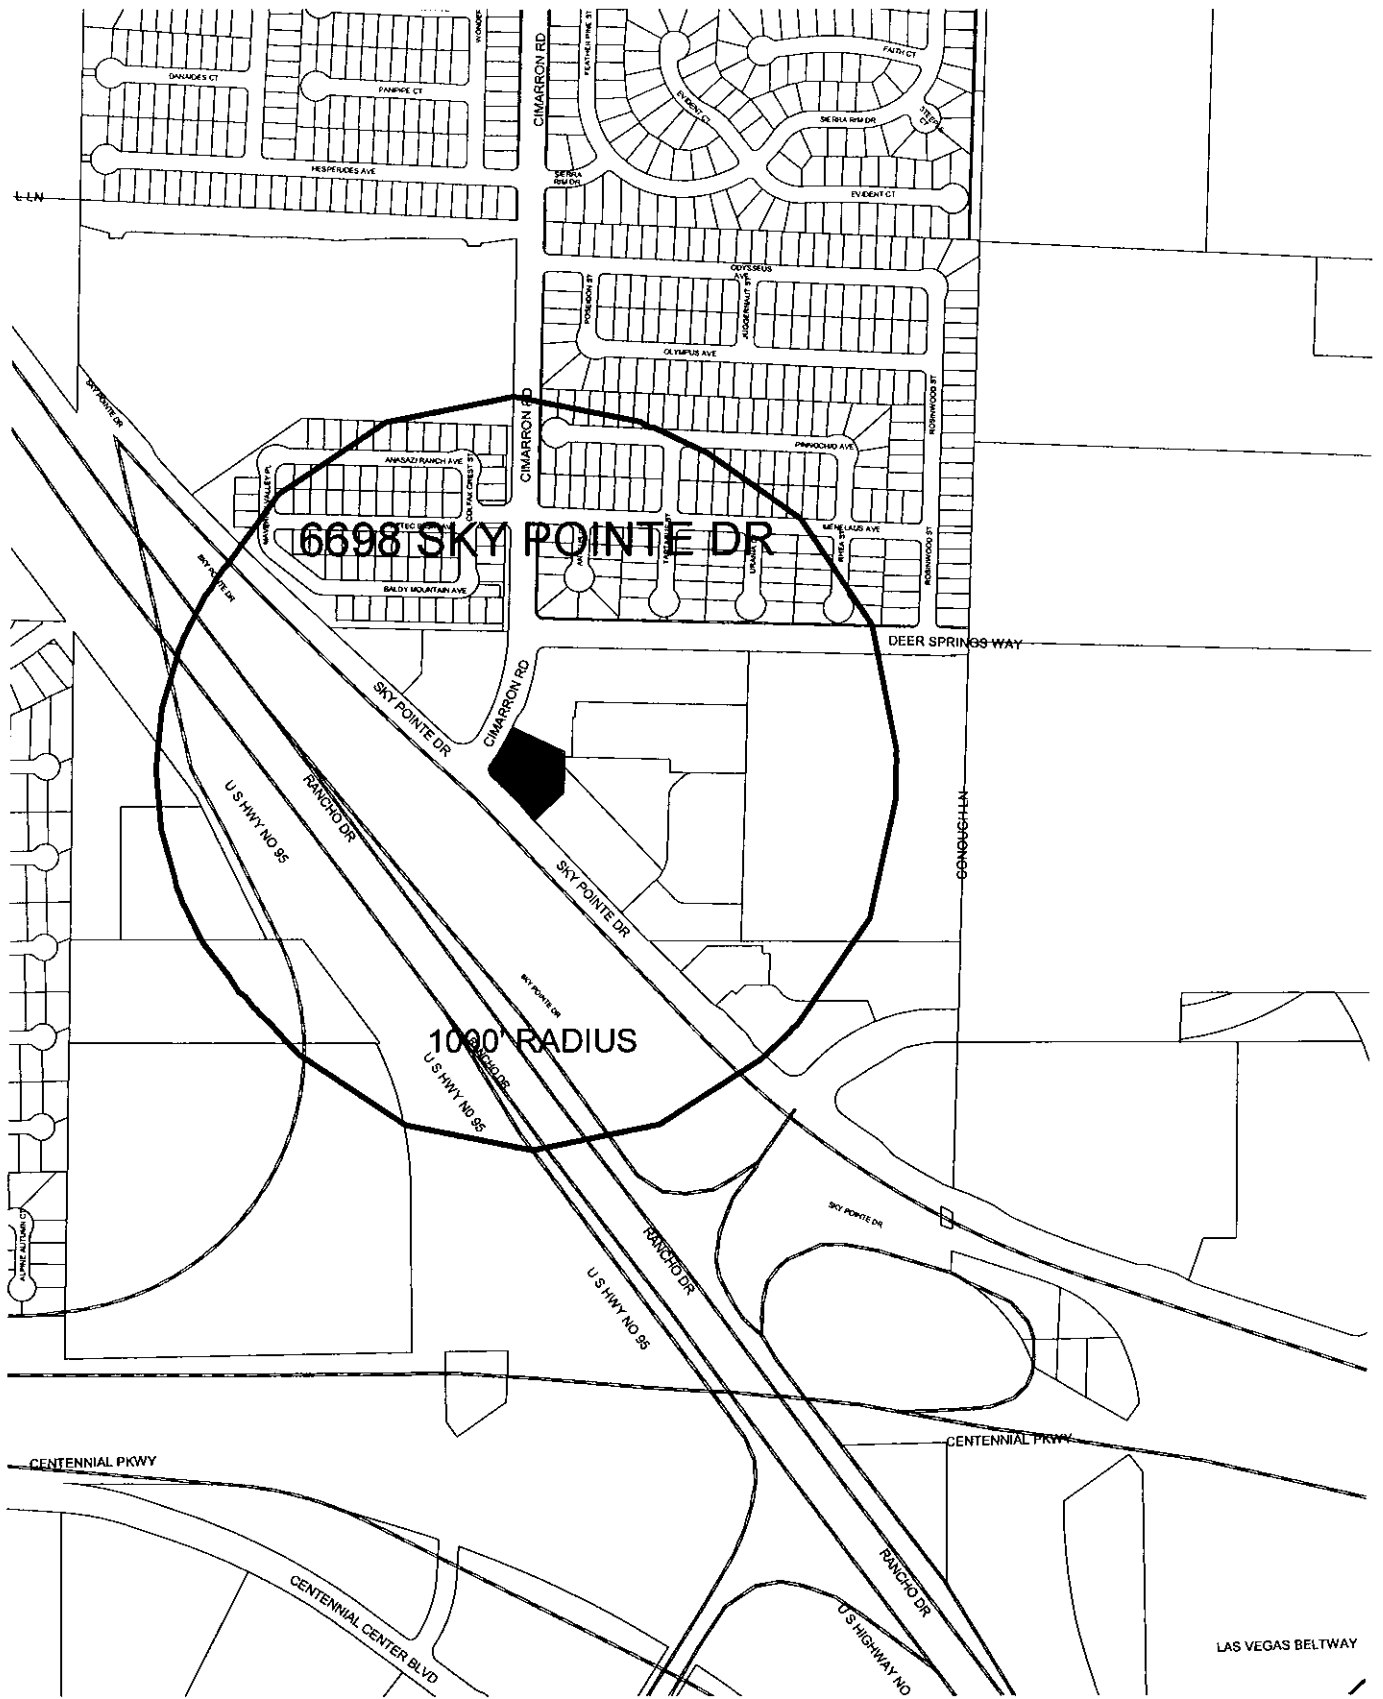

SHORT LINE EXPRESS MARKET

0 300 600 Feet

LAS VEGAS BELTWAY