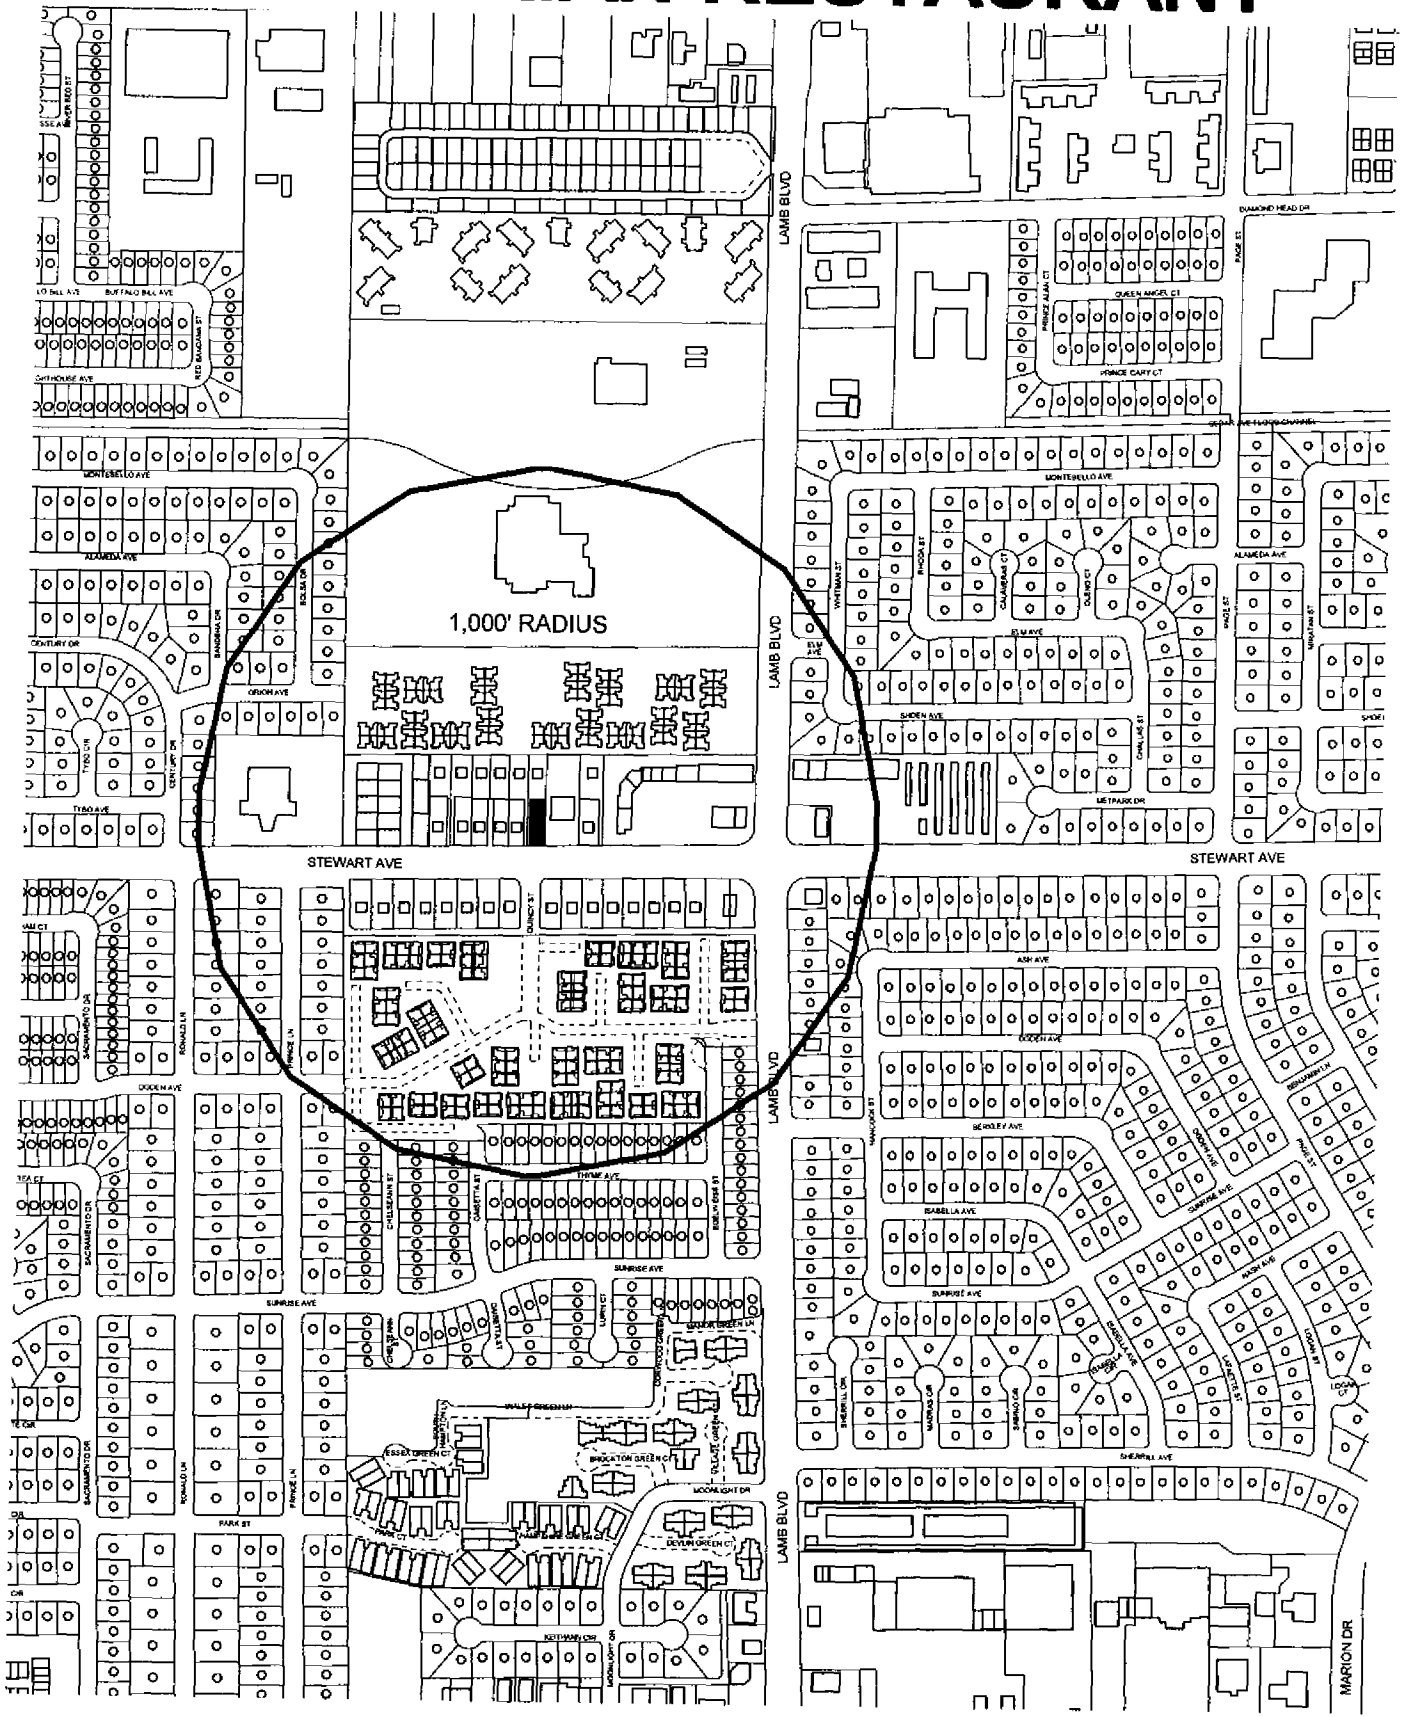

EL PARIAN RESTAURANT

1,000' RADIUS