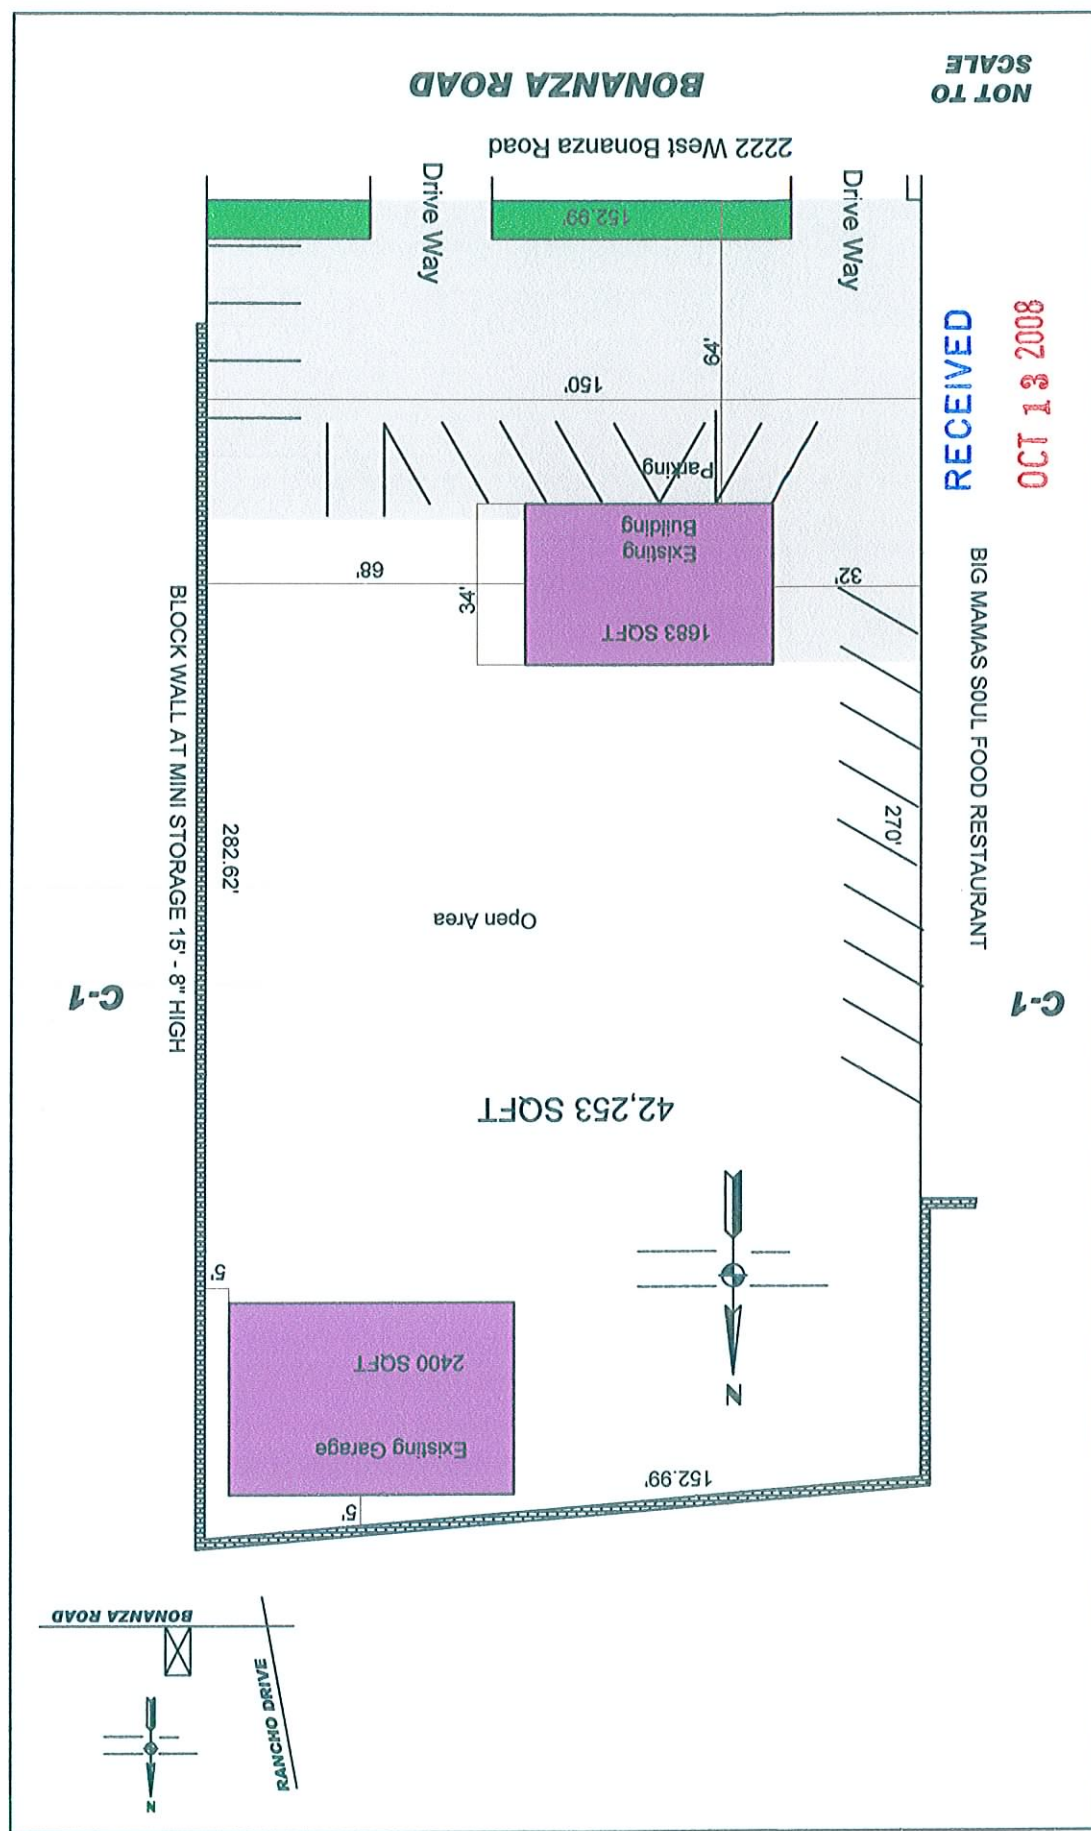

**RQR-30402**  
**11-19-08 CC**

CLARK COUNTY  
 CITY OF LAS VEGAS  
 SITE PLAN  
 2222 W. BONANZA  
 Las Vegas, Nevada 89106

SCALE:	SCALE:	SHEET NO.
HORIZ:	DATE:	
VERT:	BY:	
PREPARED:	DATE:	

NOT TO SCALE

RECEIVED

OCT 13 2008

BIG MAMAS SOUL FOOD RESTAURANT

C-1

C-1

BLOCK WALL AT MINI STORAGE 15' - 8" HIGH

Open Area

42,253 SQFT

Existing Garage  
 2400 SQFT

Existing Building  
 1683 SQFT

Drive Way

Drive Way

BONANZA ROAD

2222 West Bonanza Road