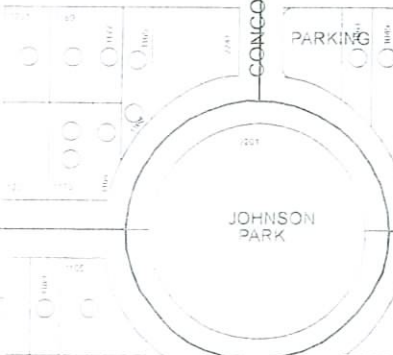

1012 1000 988 976 964 952 940 928 916

893 Balzar Avenue
Major Cross Streets:
Revere Street//Lake Mead Blvd

1013 989 965 953 929 917
RCH
1000 988 976 974 952 916
CHURCH

893 887 863 863 857 851 845
892 886 880 874 870 866 858 850 844 838 832 821

BALZAR AVE

1013 989 965 953 941 929
CHURCH
012 988 984 964

893 887 881 875 863 857 839 827
CHURCH CHURCH
892 886 880 874 862 850 840 830 820

LA SALETTE ST

LAWRY AVE

1011 991 981 977 965 945
CHURCH
2122

887 881 875 863 857 851 843 827
2128
2124

893 Balzar Avenue
Major Cross Streets:
Revere Street//Lake Mead Blvd

COMMUNITY CENTER

10 UNITS
10 UNITS
OFFICE
10 UNITS

CHURCH

CHURCH
PARKING LOT

CHURCH
CHURCH

CH

CHURCH