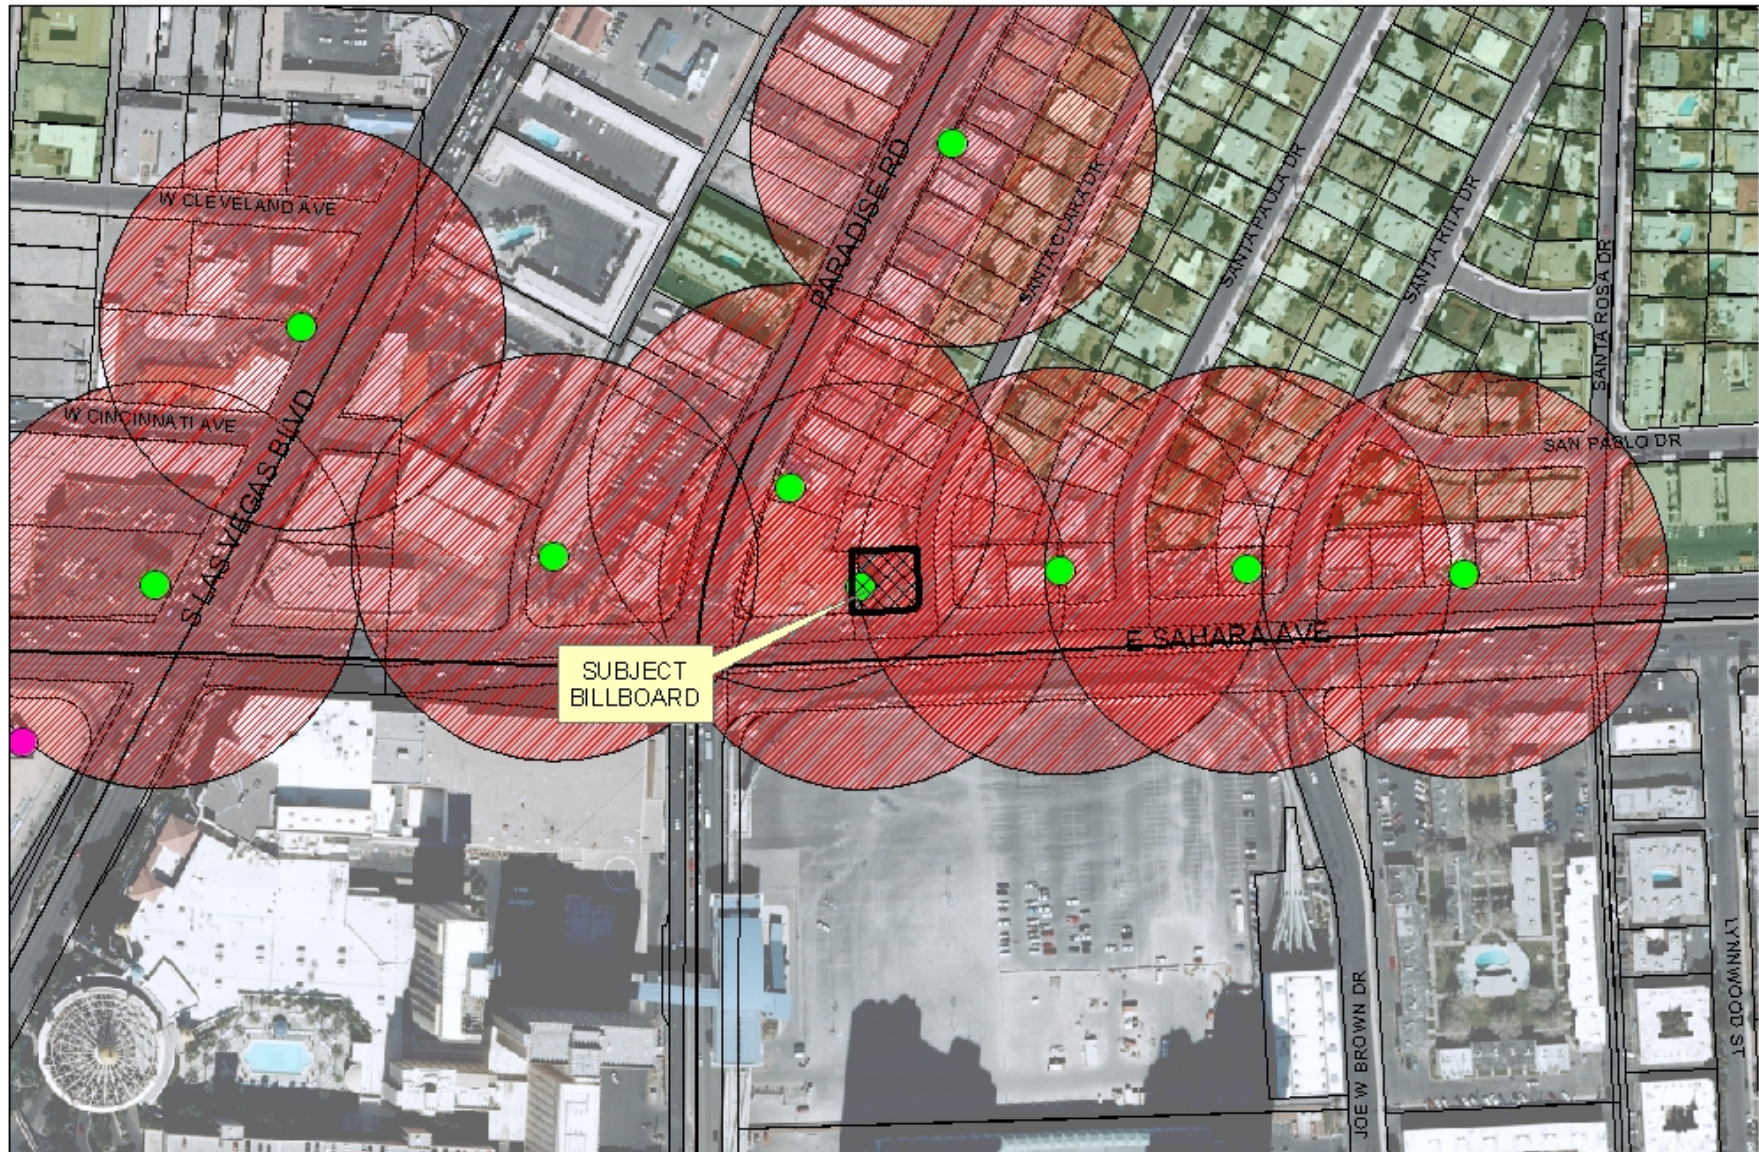

CASE: RQR-30447

RADIUS: 1000 FT

ZONING OF SUBJECT PROPERTY: C-1 (LIMITED COMMERCIAL)

CASE: **RQR-30447**

RADIUS: 1000 FT

ZONING OF SUBJECT PROPERTY: C-1 (LIMITED COMMERCIAL)

RQR-30447

City of Las Vegas Billboard Data

-  Subject Parcel
-  City of Las Vegas Billboard Location
-  Clark County Billboard Location

-  300 Foot Buffer Around Billboard
-  750 Foot Buffer Around Freeway Billboard

-  Off Premise Sign Exclusion Area
-  Exempt - Off Premise Area Sign Area