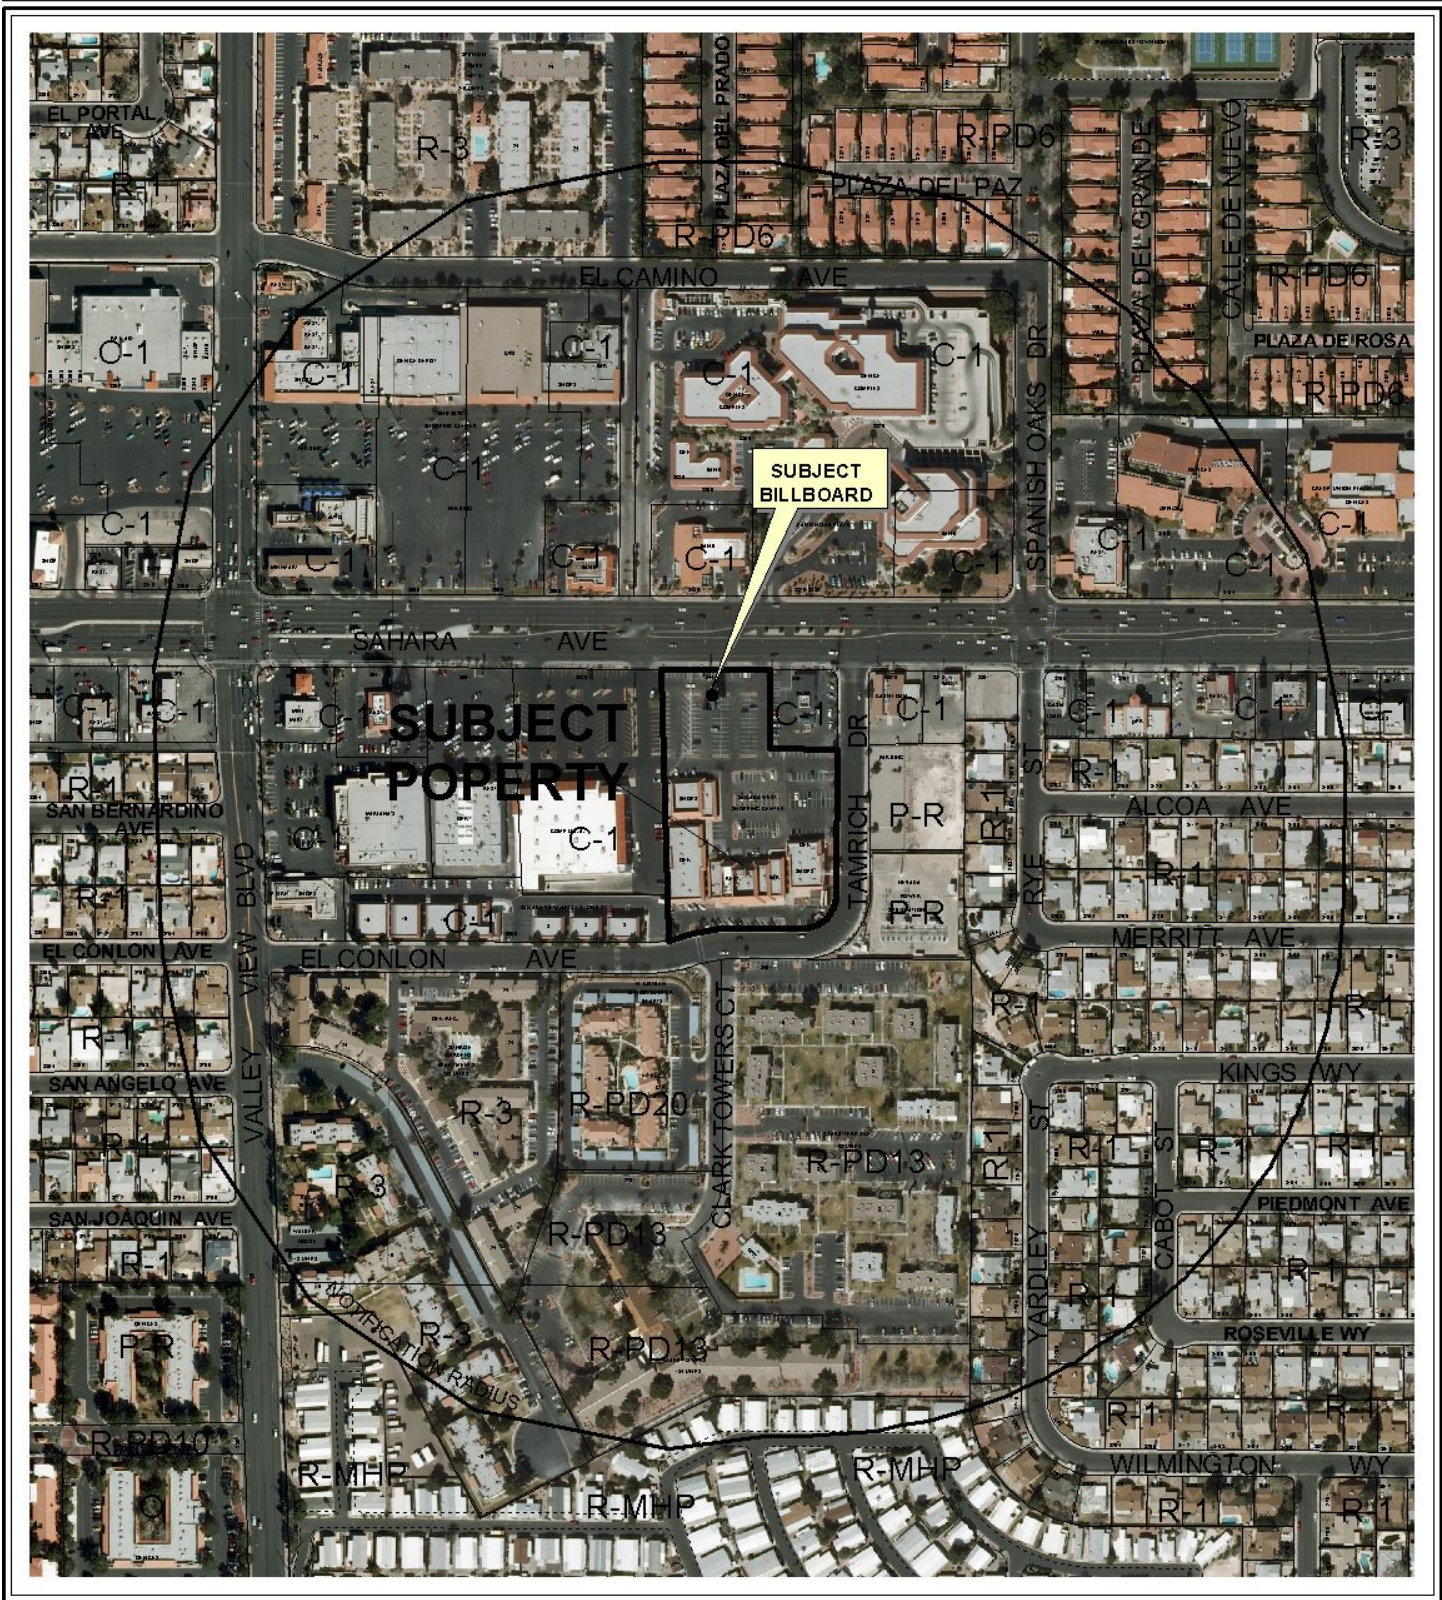

**CASE: RQR-30358**  
**RADIUS: 1000 FT**  
**ZONING OF SUBJECT PROPERTY: C-1 (LIMITED COMMERCIAL)**

**CASE: RQR-30358**

**RADIUS: 1000 FT**

**ZONING OF SUBJECT PROPERTY: C-1 (LIMITED COMMERCIAL)**

**RQR-30358**

**City of Las Vegas Billboard Data**

-  Subject Parcel
-  City of Las Vegas Billboard Location
-  Clark County Billboard Location

-  300 Foot Buffer Around Billboard
-  750 Foot Buffer Around Freeway Billboard

-  Off Premise Sign Exclusion Area
-  Exempt - Off Premise Area Sign Area