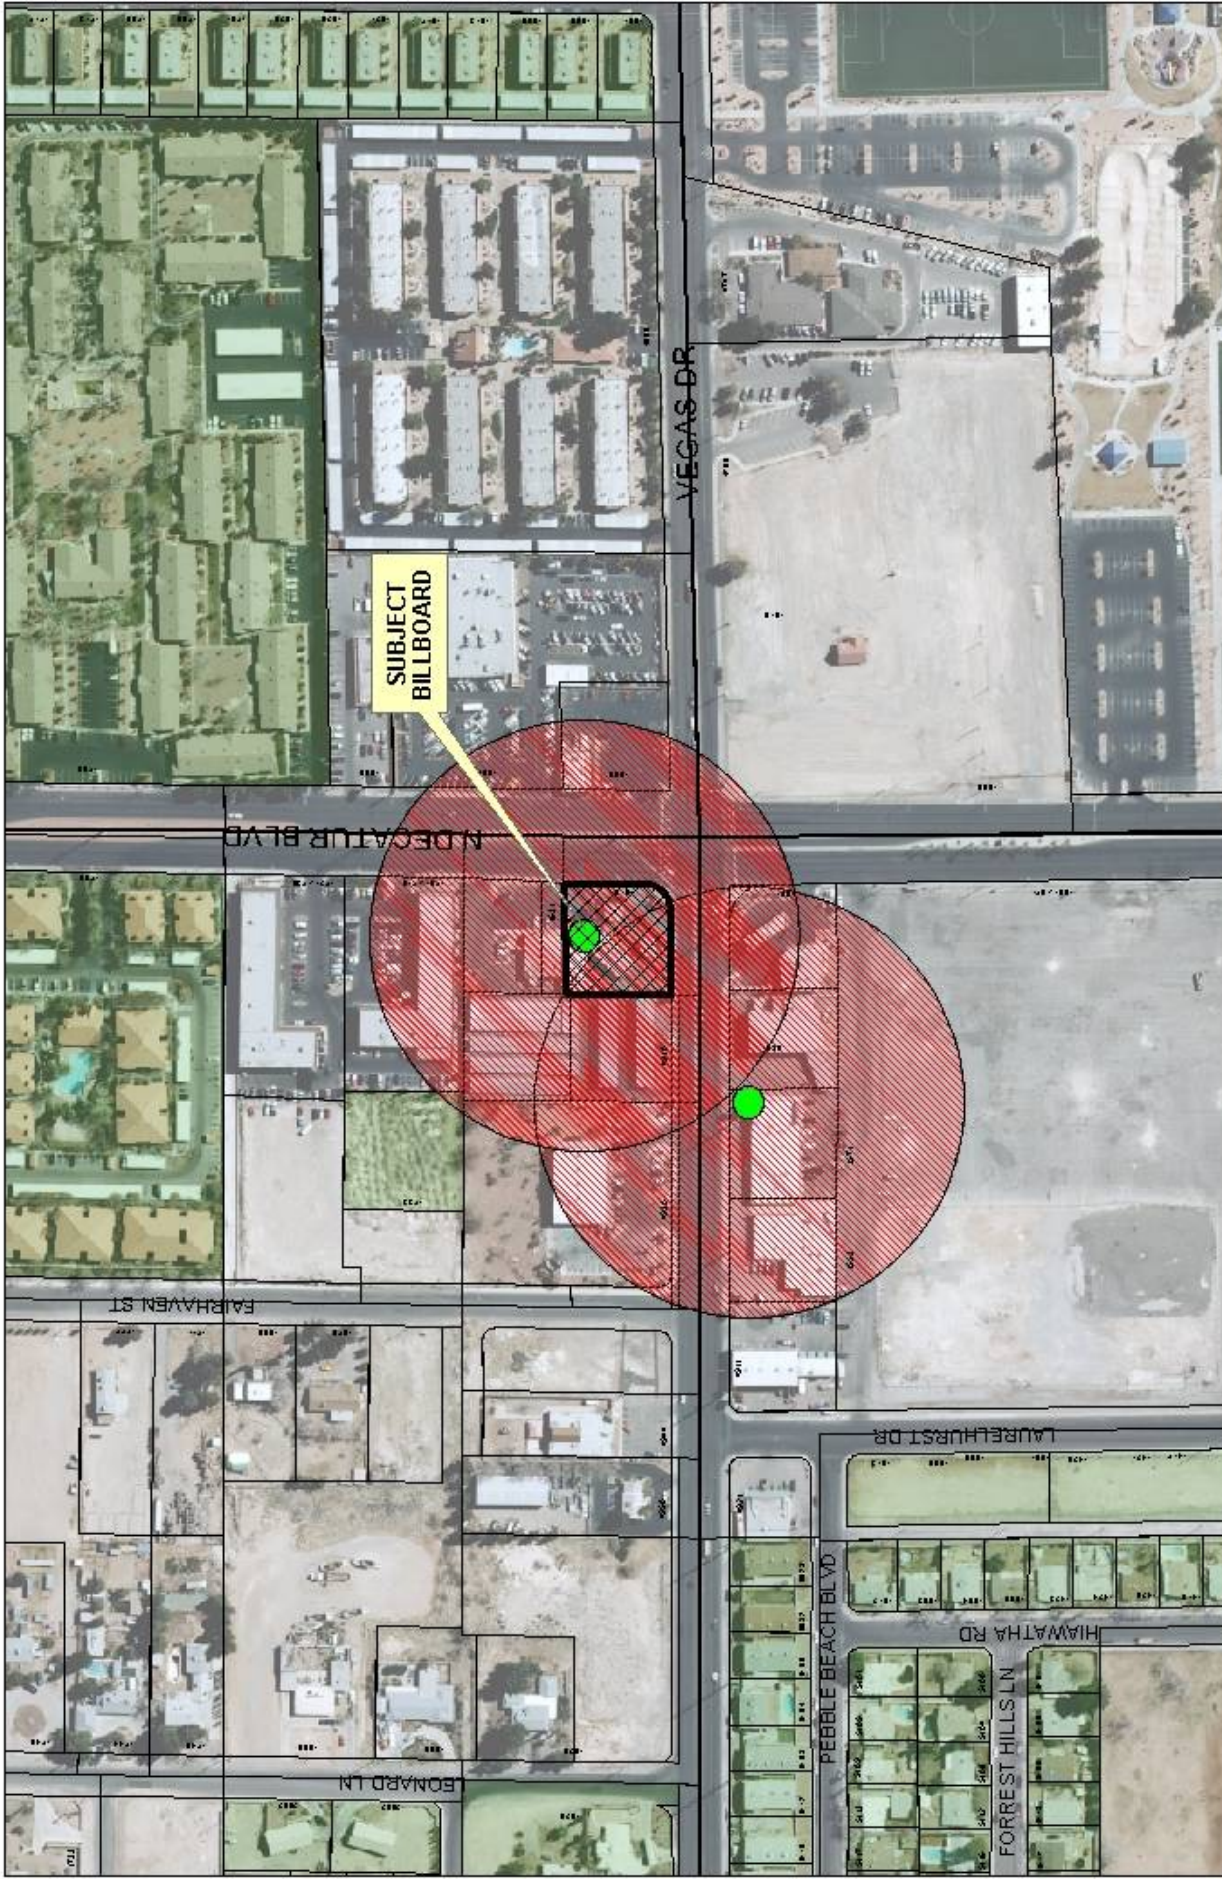

CASE: **RQR-30332**

RADIUS: 1000 FT

ZONING OF SUBJECT PROPERTY: C-1 (LIMITED COMMERCIAL)

CASE: **RQR-30332**

RADIUS: 1000 FT

ZONING OF SUBJECT PROPERTY: C-1 (LIMITED COMMERCIAL)

RQR-30332

City of Las Vegas Billboard Data

-  Subject Parcel
-  City of Las Vegas Billboard Location
-  Clark County Billboard Location
-  300 Foot Buffer Around Billboard
-  750 Foot Buffer Around Freeway Billboard
-  Off Premise Sign Exclusion Area
-  Exempt - Off Premise Sign Area