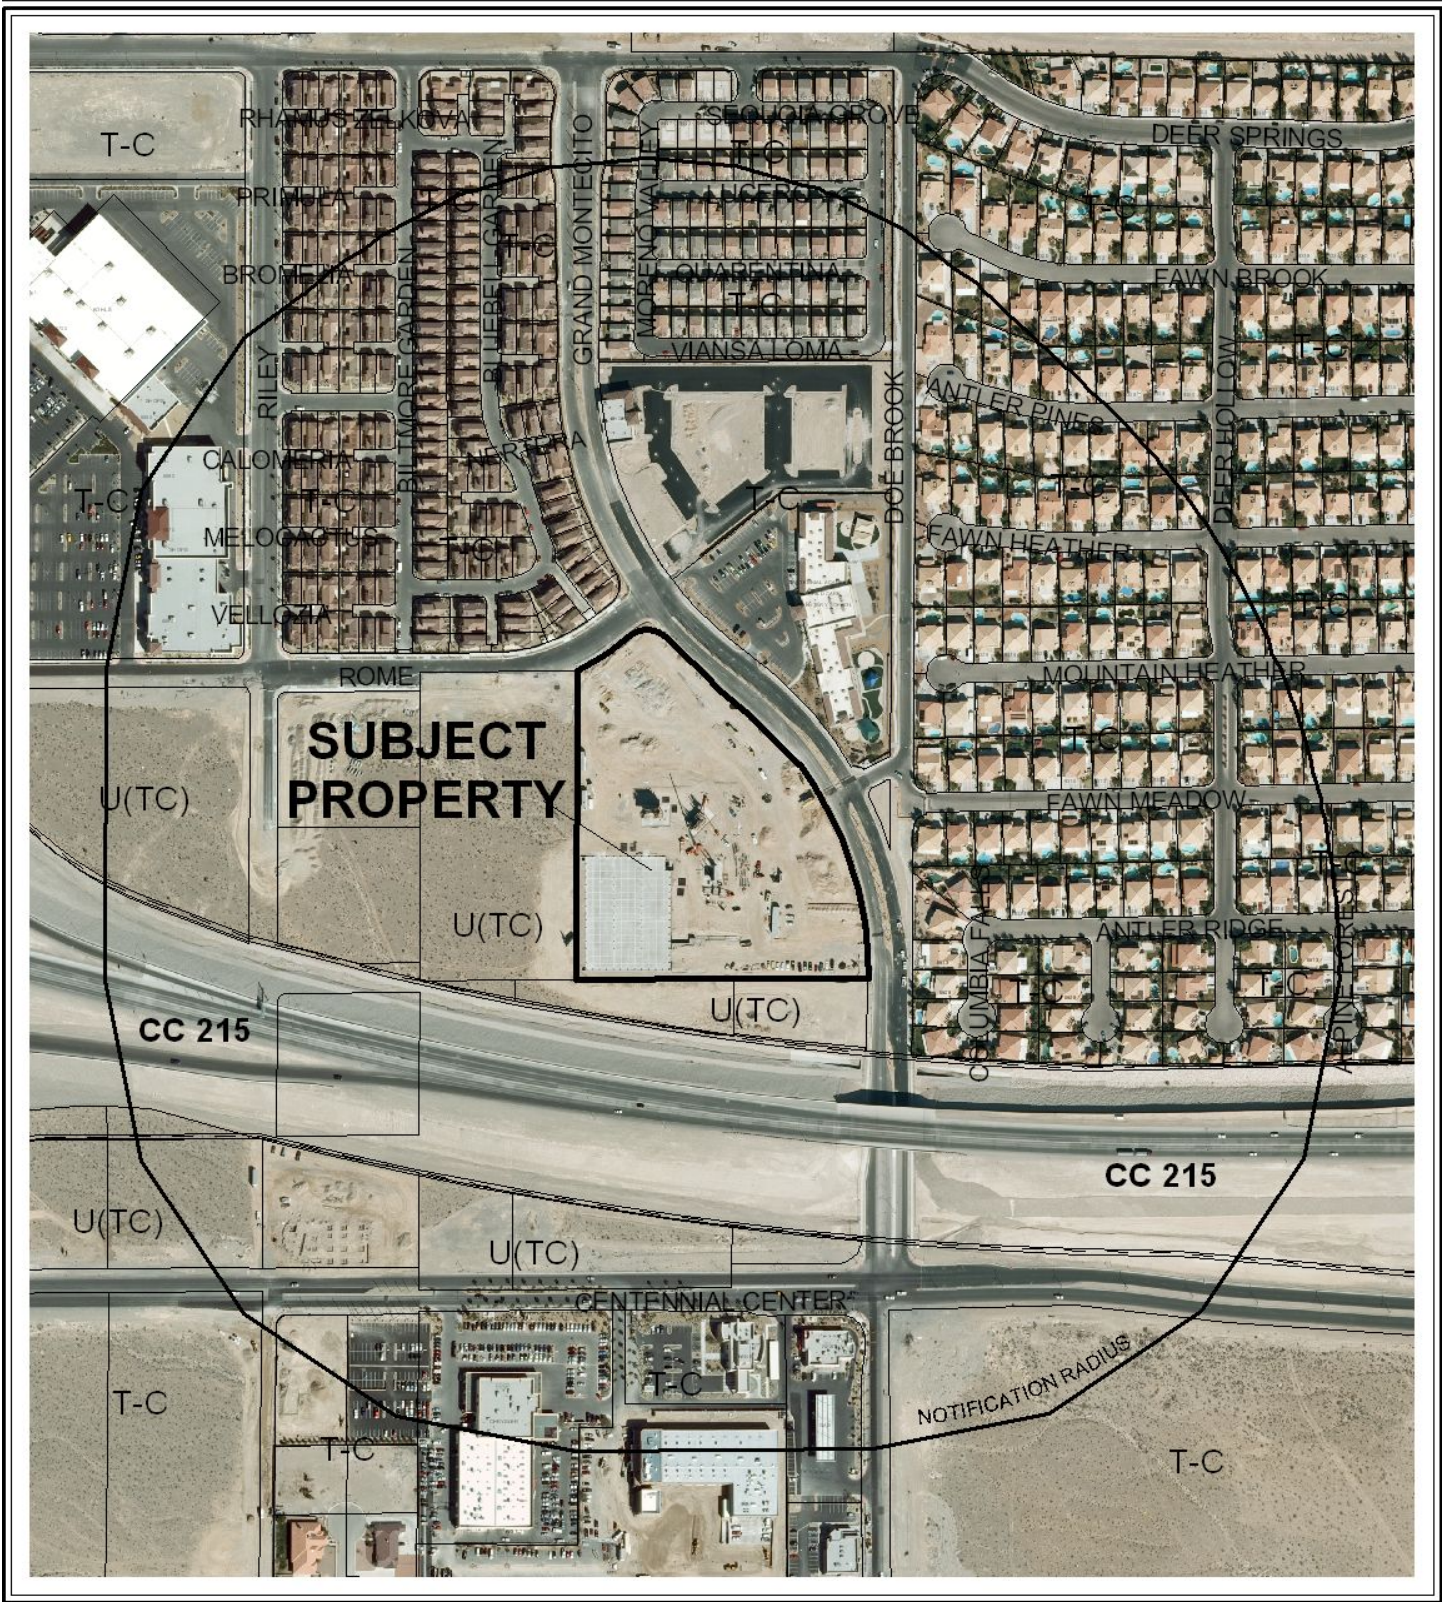

CASE: MSP-30236

RADIUS: 1000 FT

ZONING OF SUBJECT PROPERTY:

T-C (TOWN CENTER) ZONE [MIXED-USE COMMERCIAL - MONECITO TOWN CENTER SPECIAL LAND USE DESIGNATION]

CASE: MSP-30236

RADIUS: 1000 FT

ZONING OF SUBJECT PROPERTY:

T-C (TOWN CENTER) ZONE [MIXED-USE COMMERCIAL - MONECITO TOWN CENTER SPECIAL LAND USE DESIGNATION]