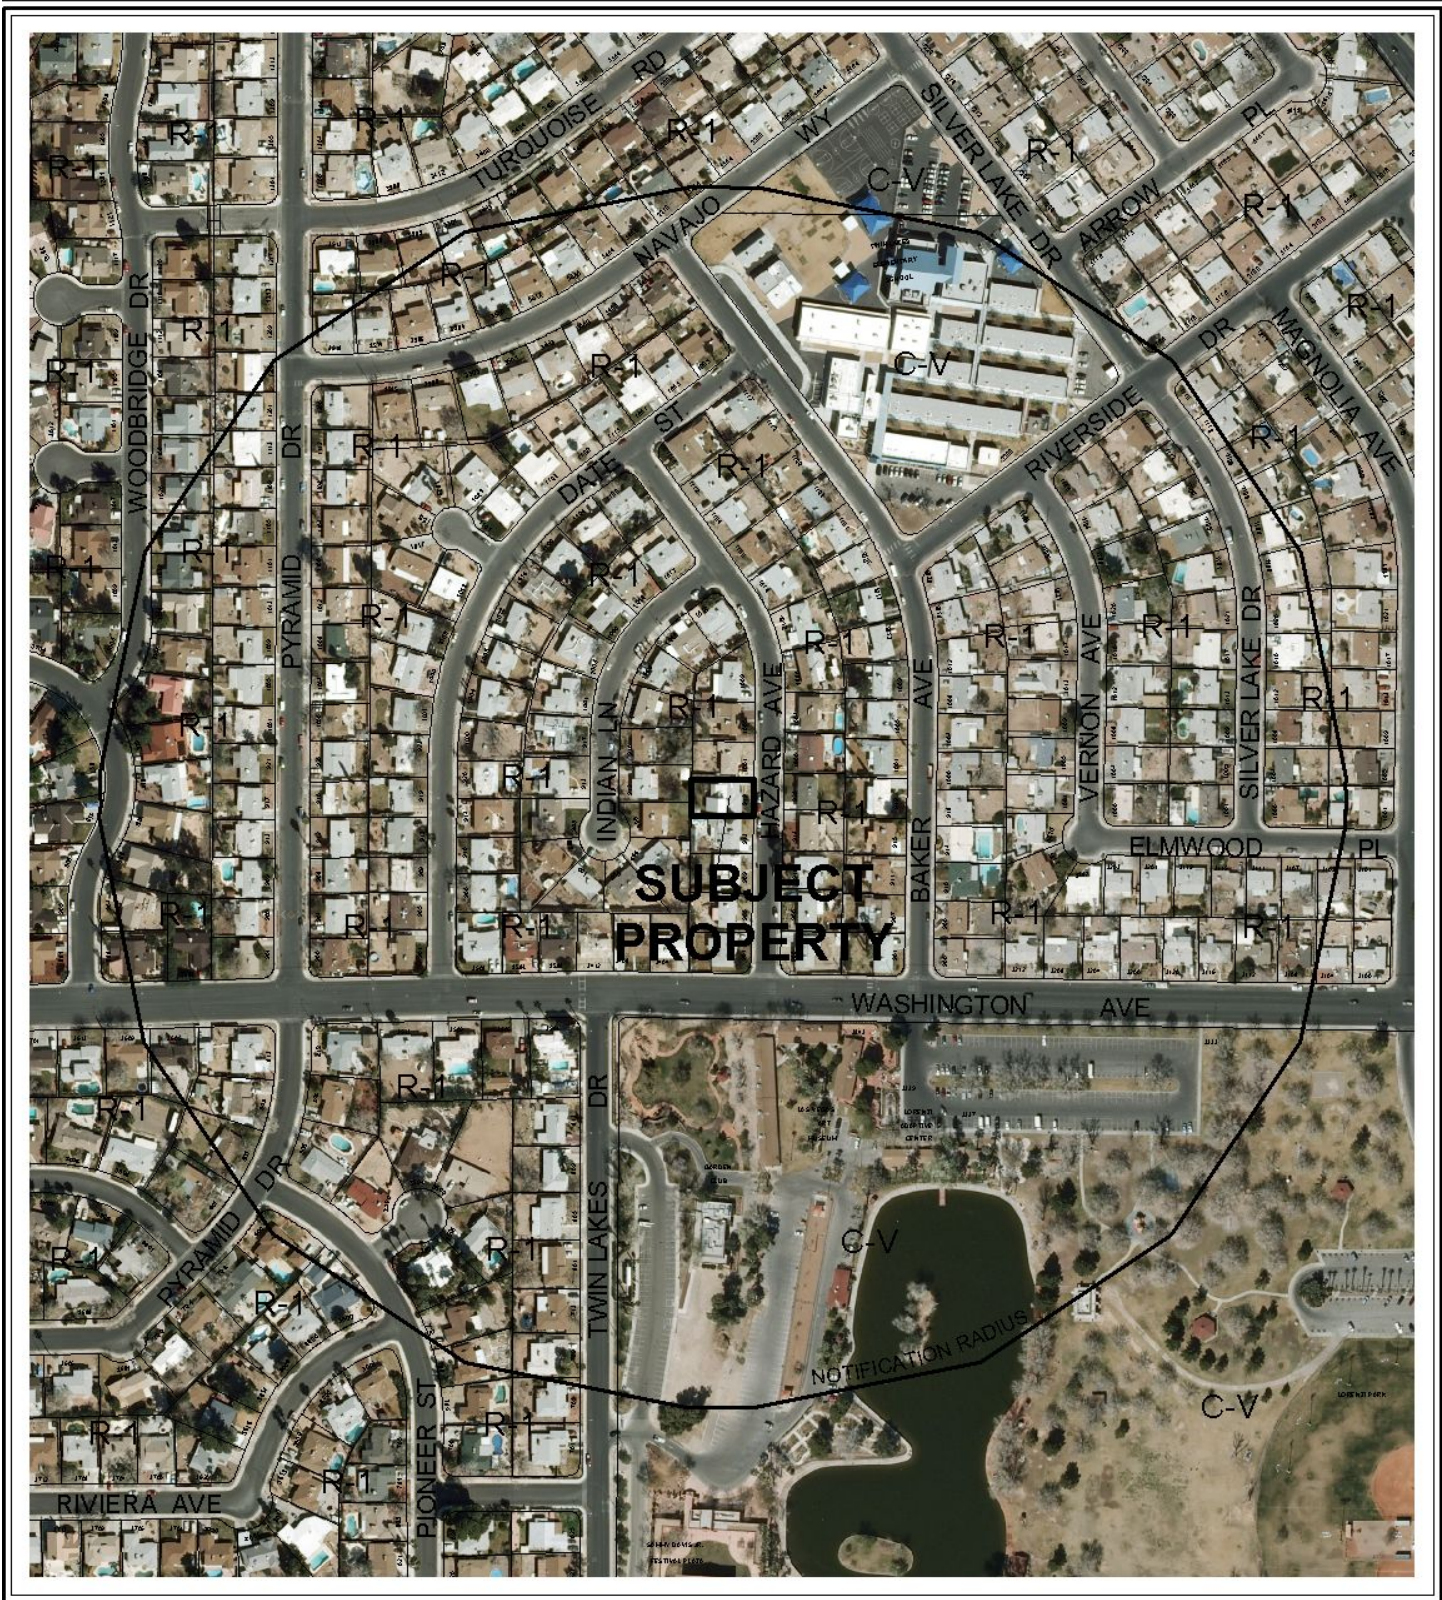

**CASE: VAR-30789**  
**RADIUS: 1000 FT**  
**ZONING OF SUBJECT PROPERTY: R-1 (SINGLE FAMILY RESIDENTIAL)**

**CASE: VAR-30789**

**RADIUS: 1000 FT**

**ZONING OF SUBJECT PROPERTY: R-1 (SINGLE FAMILY RESIDENTIAL)**