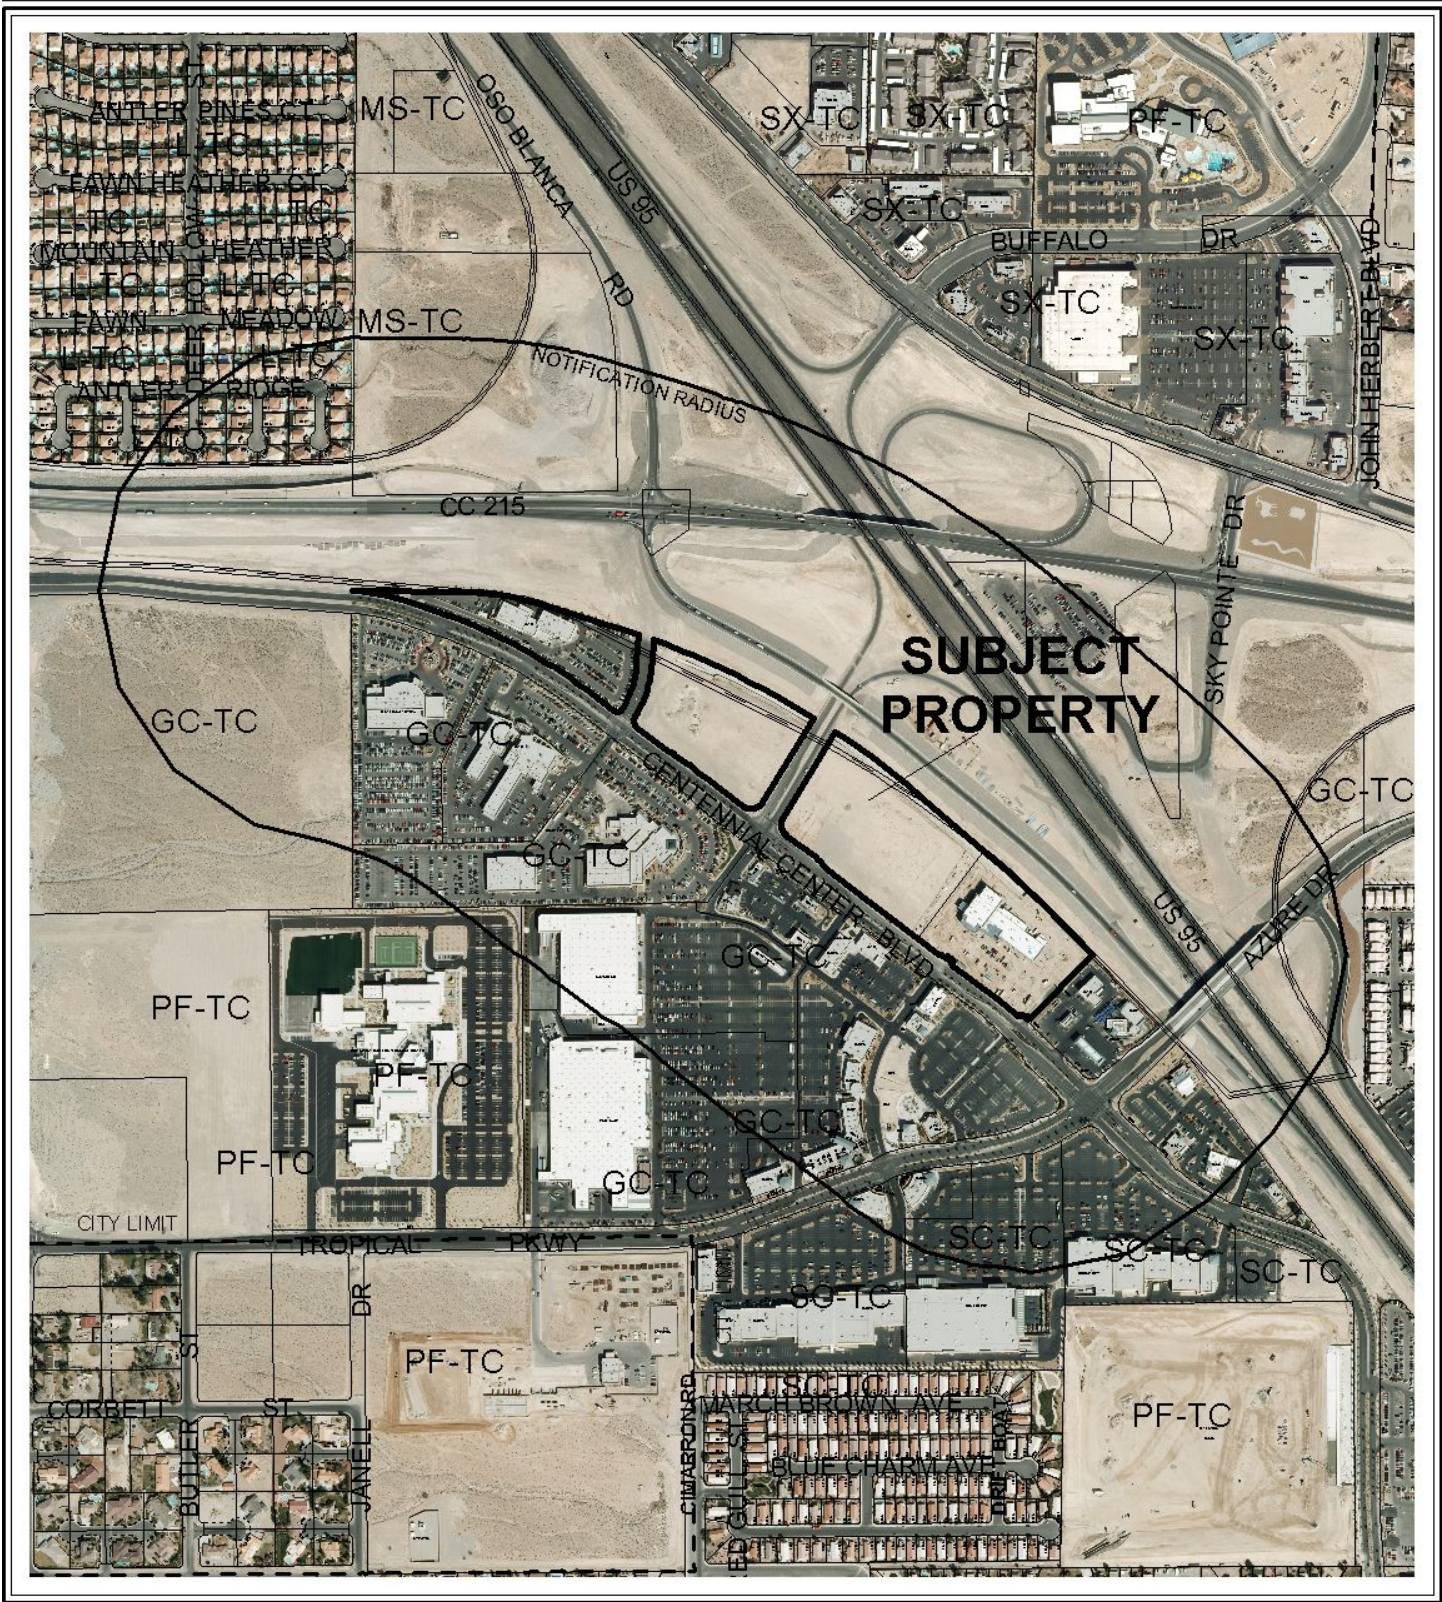

CASE: WVR-29865

RADIUS: 1000 FT

ZONING OF SUBJECT PROPERTY:

T-C (TOWN CENTER) ZONE [SC-TC (SERVICE COMMERCIAL- TOWN CENTER SPECIAL LAND USE DESIGNATION)]

CASE: WVR-29865

RADIUS: 1000 FT

ZONING OF SUBJECT PROPERTY:

T-C (TOWN CENTER) ZONE [SC-TC (SERVICE COMMERCIAL- TOWN CENTER SPECIAL LAND USE DESIGNATION)]