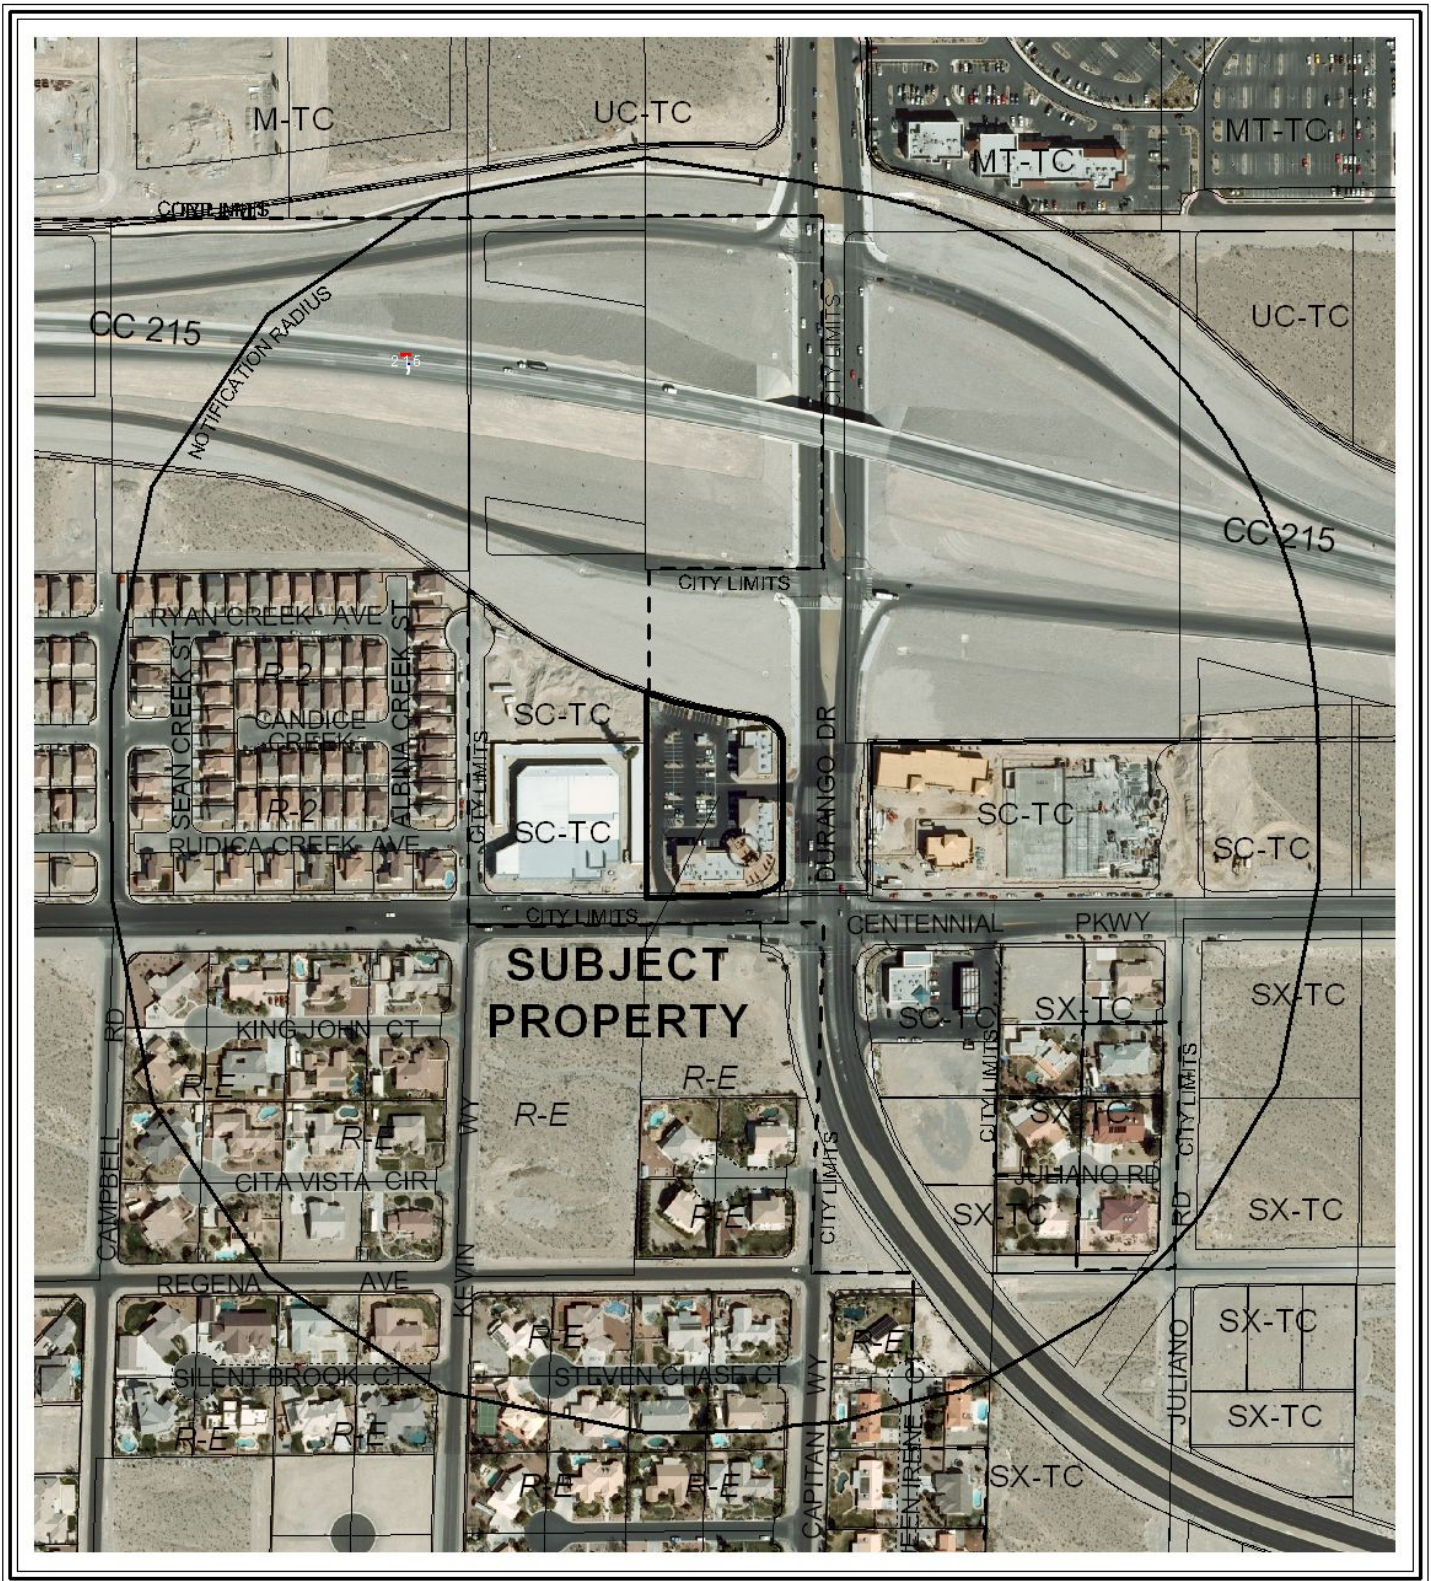

CASE: MSP-29350

RADIUS: 1000 FT

ZONING OF SUBJECT PROPERTY:

T-C (TOWN CENTER) ZONE [SC-TC (SERVICE COMMERCIAL-TOWN CENTER) SPECIAL LAND USE DESIGNATION]

CASE: MSP-29350

RADIUS: 1000 FT

ZONING OF SUBJECT PROPERTY:

T-C (TOWN CENTER) ZONE [SC-TC (SERVICE COMMERCIAL-TOWN CENTER) SPECIAL LAND USE DESIGNATION]