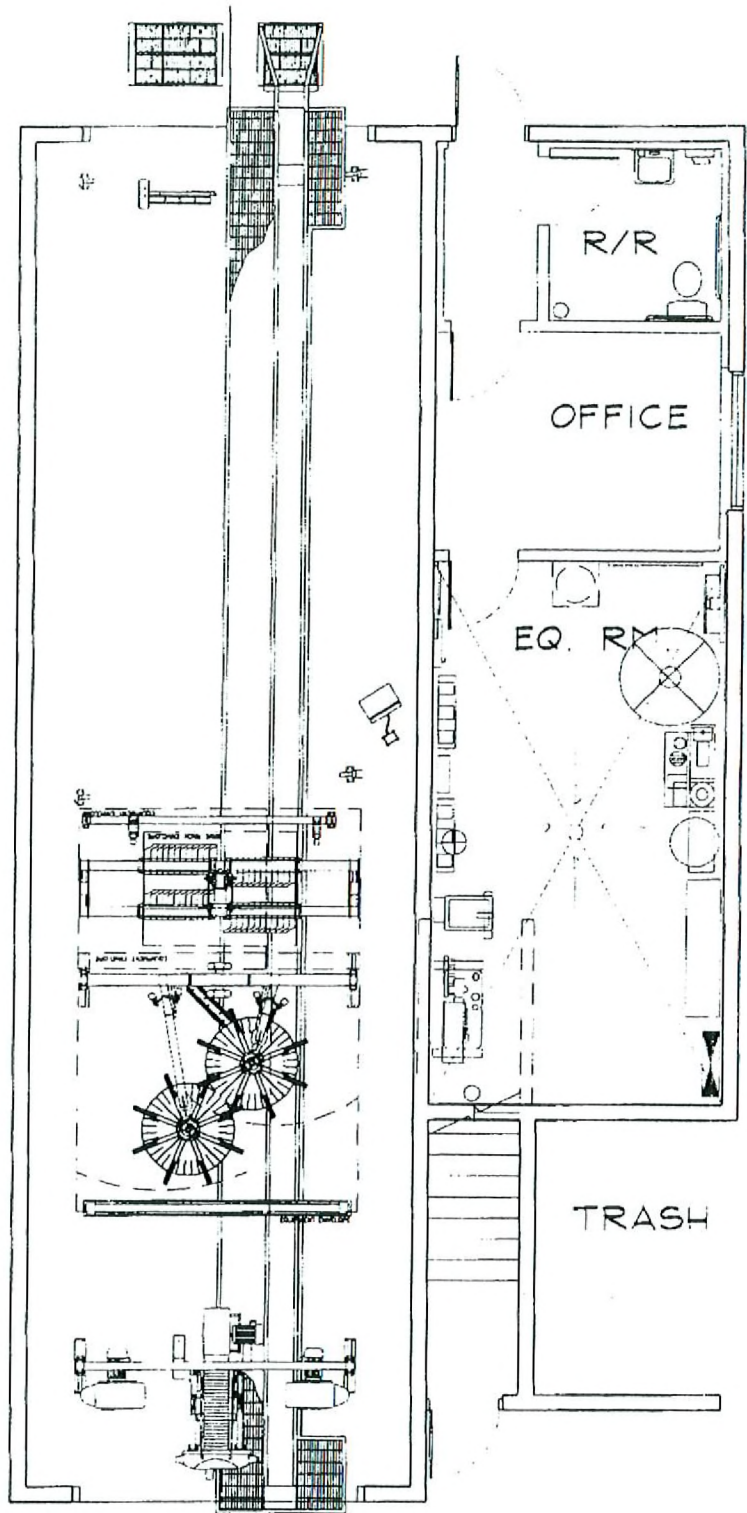

Date March 24, 2004

Job Number 2403-1013

Shag's Car Wash

Las Vegas, Nevada

Conceptual Floor Plan 9C

Scale: 1/8" = 1'-0"

Date March 24, 2004

Job Number 2403-1013

DON PHILLIPS AIA, ARCHITECT
1218 K Street Suite 200
Modesto, CA 95354
Phone (209) 577-3548
Fax (209) 577-5726

EOT-29815
10-15-08 CC

Shag's Car Wash
Las Vegas, Nevada
Conceptual Floor Plan 9

Scale: 1/8" = 1'-0"
Date March 17, 2004
Job Number 2403-1013