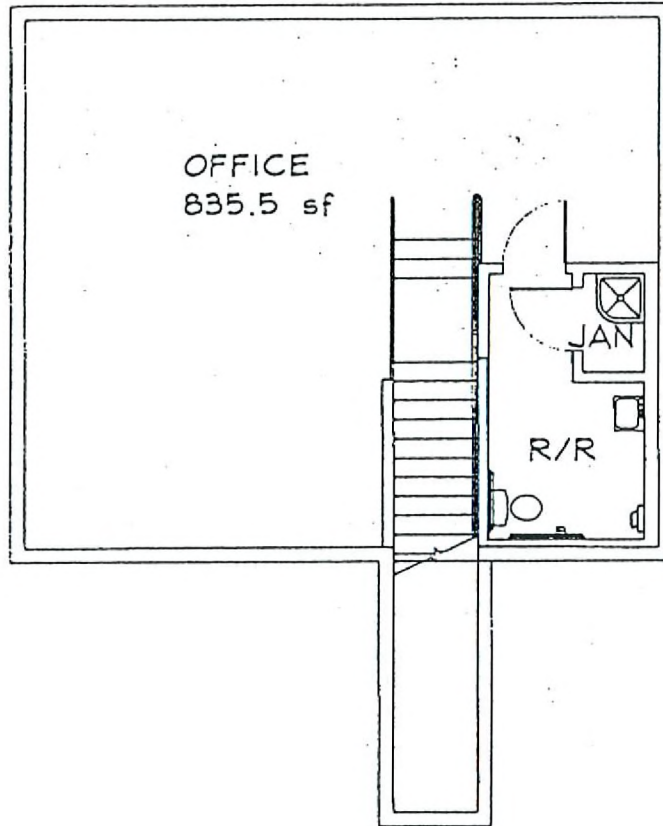

Date March 24, 2004

Job Number 2403-1013

Shag's Car Wash

Las Vegas, Nevada

Conceptual Floor Plan 9C

Scale: 1/8" = 1'-0"

Date March 24, 2004

Job Number 2403-1013

DON PHILLIPS AIA, ARCHITECT
1218 K Street Suite 200
Modesto, CA 95354
Phone (209) 577-3548
Fax (209) 577-5726

EOT-29815
10-15-08 CC

Shag's Car Wash
Las Vegas, Nevada
Conceptual Floor Plan 9

Scale: 1/8" = 1'-0"
Date March 17, 2004
Job Number 2403-1013