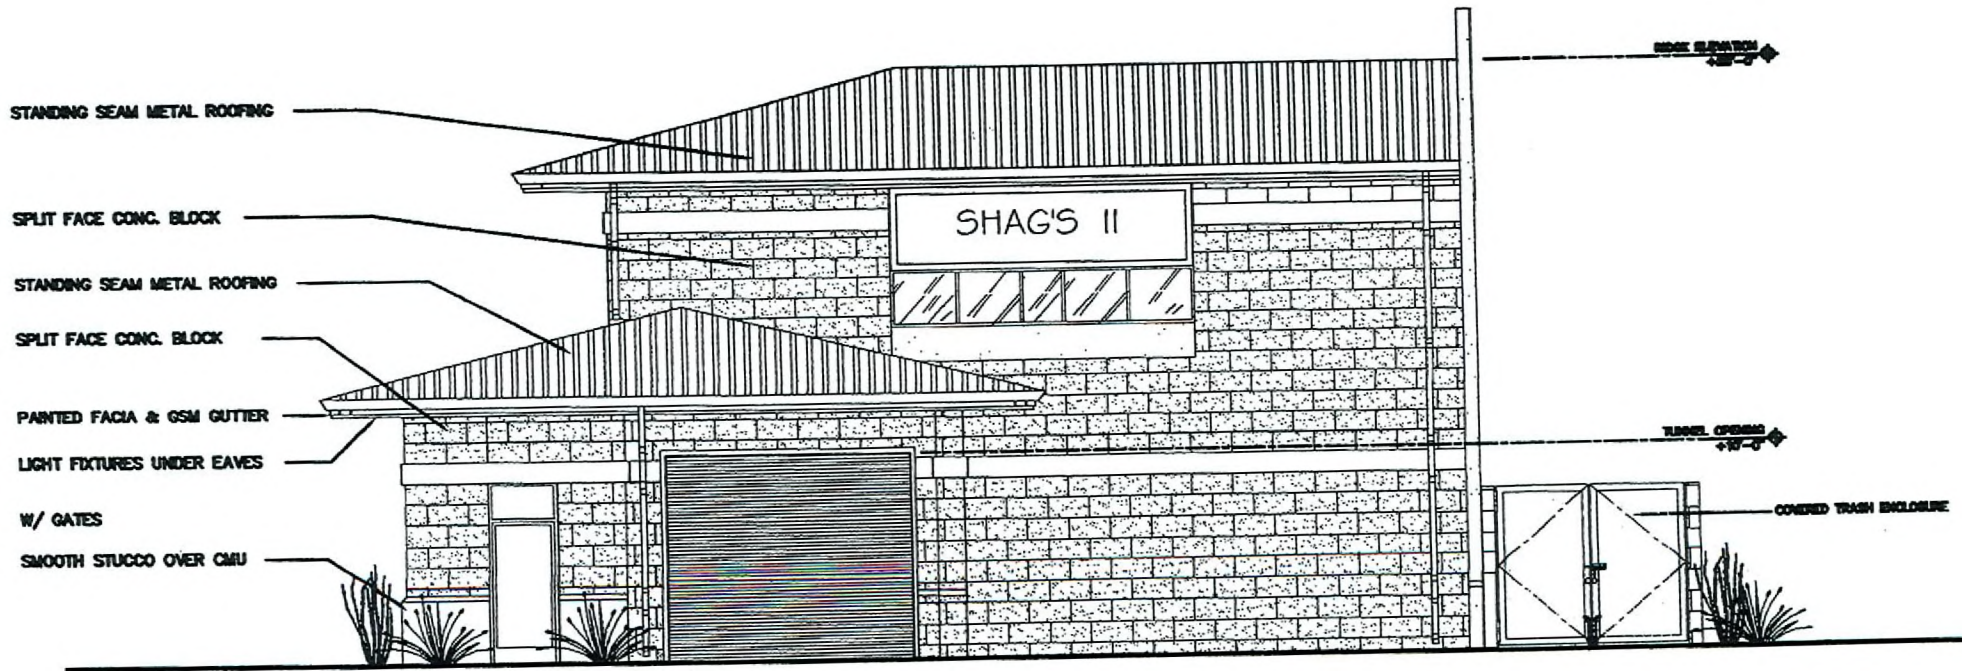

DON PHILLIPS AIA, ARCHITECT
1218 K Street Suite 200
Modesto, CA 95354
Phone (209) 577-3548
Fax (209) 577-5726

EOT-29815
10-15-08 CC

EOT-29815
10-15-08 CC

EOT-29815
10-15-08 CC

EOT-29815
10-15-08 CC

EOT-29815
 10-15-08 CC