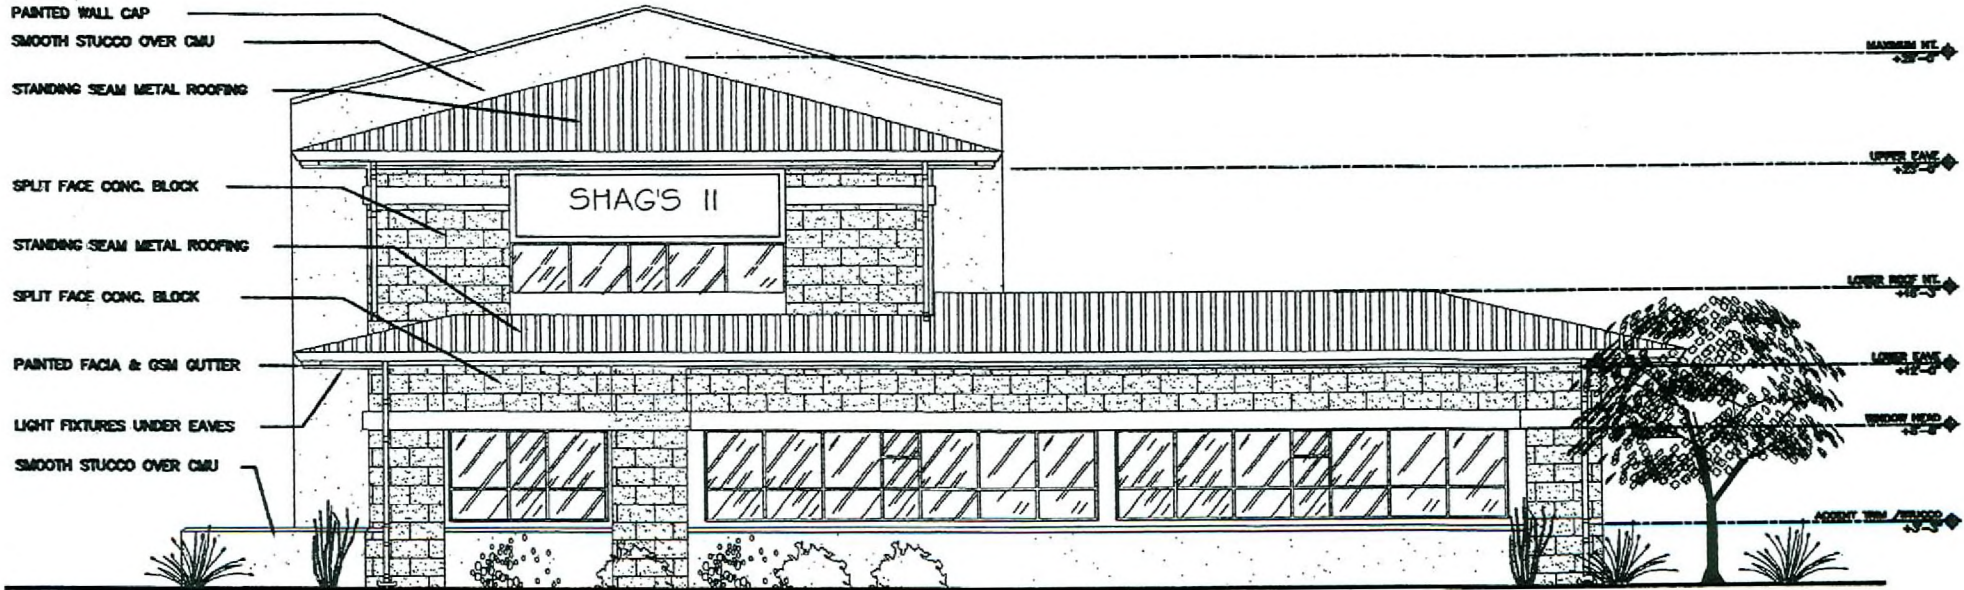

EOT-29815
10-15-08 CC