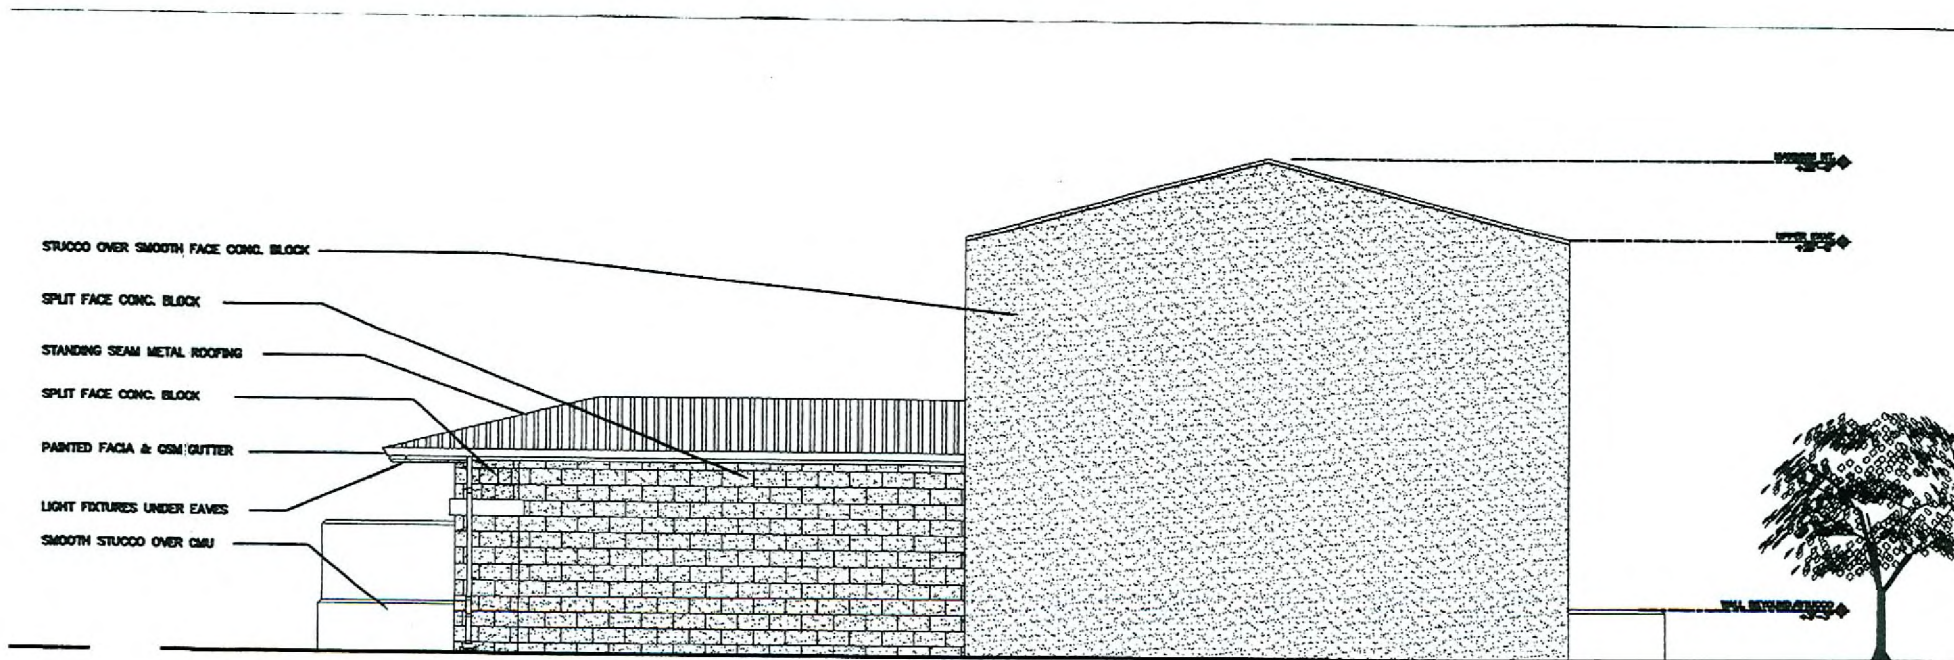

DON PHILLIPS AIA, ARCHITECT
1218 K Street Suite 200
Modesto, CA 95354
Phone (209) 577-3548
Fax (209) 577-5726

EOT-29815
10-15-08 CC

EOT-29815
10-15-08 CC

EOT-29815
10-15-08 CC

EOT-29815
10-15-08 CC

EOT-29815
 10-15-08 CC