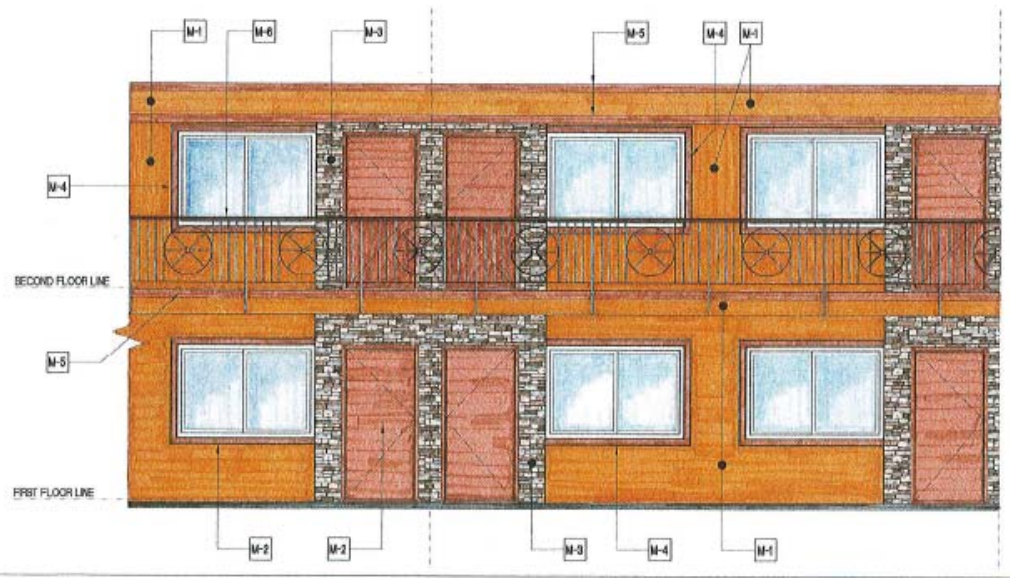

**Before Photos – Econo Lodge
(1150 South Las Vegas Blvd.)**

**Before Photos – Econo Lodge
(1150 South Las Vegas Blvd.)**

After Rendering – Econo Lodge (1150 South Las Vegas Blvd.)

PAINT, FINISH AND MATERIAL SCHEDULE				
SYMBOL	DESCRIPTION	COLOR NAME	COLOR NUMBER	SAMPLE
M-1	CLING WALL AND OVERING	BEHR PAINT "DUSTY HONEY"	5-11-200	
M-2	CLING DOORS	BEHR PAINT "NEW FUNKY"	5-11-200	
M-3	SEA STONE/SLATE WALLS			
M-4	NEW WOOD PERMETEX WALLING	BEHR PAINT "NEW FUNKY"	5-11-200	
M-5	BEHR PAINT TRIM @ BALCONY & DOOR OVERING	BEHR PAINT "NEW FUNKY"	5-11-200	
M-6	BREWERY FINE WALKING	BEHR PAINT "NEW FUNKY"	5-11-200	

NEW WALL ELEVATION
DATE: 10/11/2000

After Rendering – Econo Lodge (1150 South Las Vegas Blvd.)