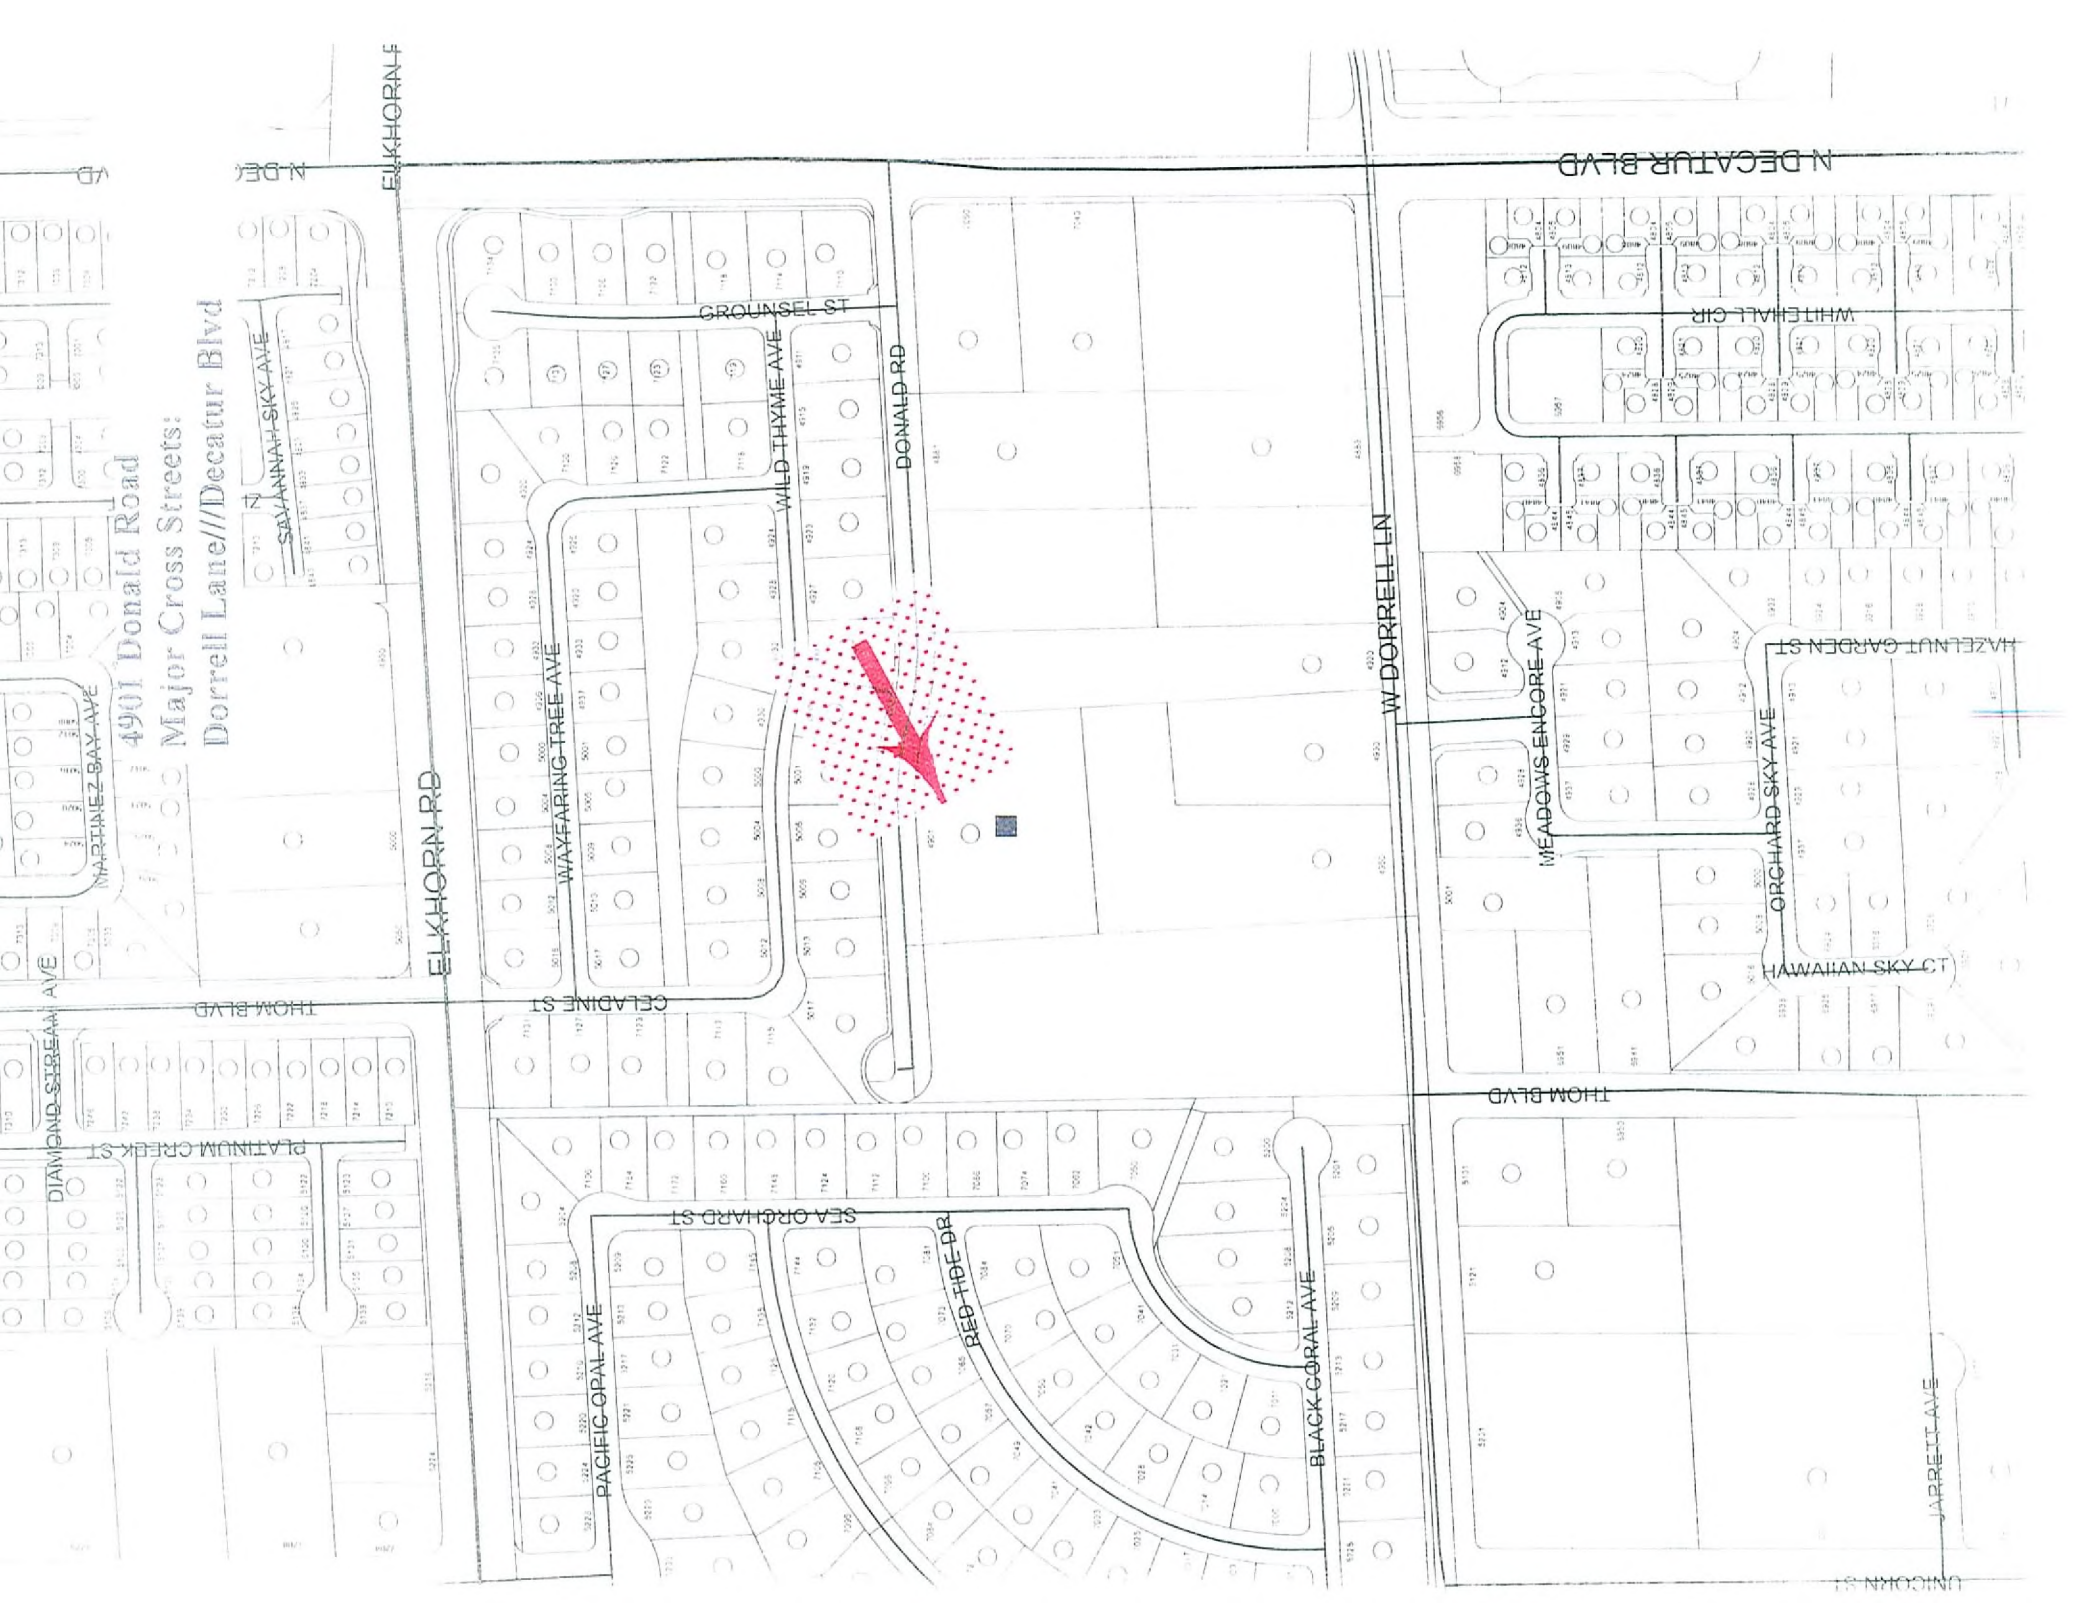

204

SEA ORCHARD ST

THOM BLVD

CELADINE ST

4901 Donald Road
Major Cross Streets:
Dorrell Lane///Decatur Blvd

SPINDLE BERRY ST

PARADISE ENGORE ST

7196
7184
7172
7160
7148
7124
7112
7100
7086
7074
7062
7050
5204
5201

Major Cross Streets:
4901 Donald Road
Dorrell Lane//Decatur Blvd

ELKHORN RD

ELKHORN RD

CELADINE ST

WAYFARING TREE AVE

SEA ORCHARD ST

RED TIDE DR

BLACK CORAL AVE

W DORRELL LN

DONALD RD

WILD THYME AVE

MEADOWS ENCORE AVE

ORCHARD SKY AVE

HAWAIIAN SKY CT

N DECATUR BLVD

JARRELL AVE

WHITEHALL CIR

HAZELNUT GARDEN ST

UNICORN ST

THOM BLVD

THOM BLVD

DIAMOND STREAM AVE

PLATINUM CREEK ST

MARTINEZ BAY AVE