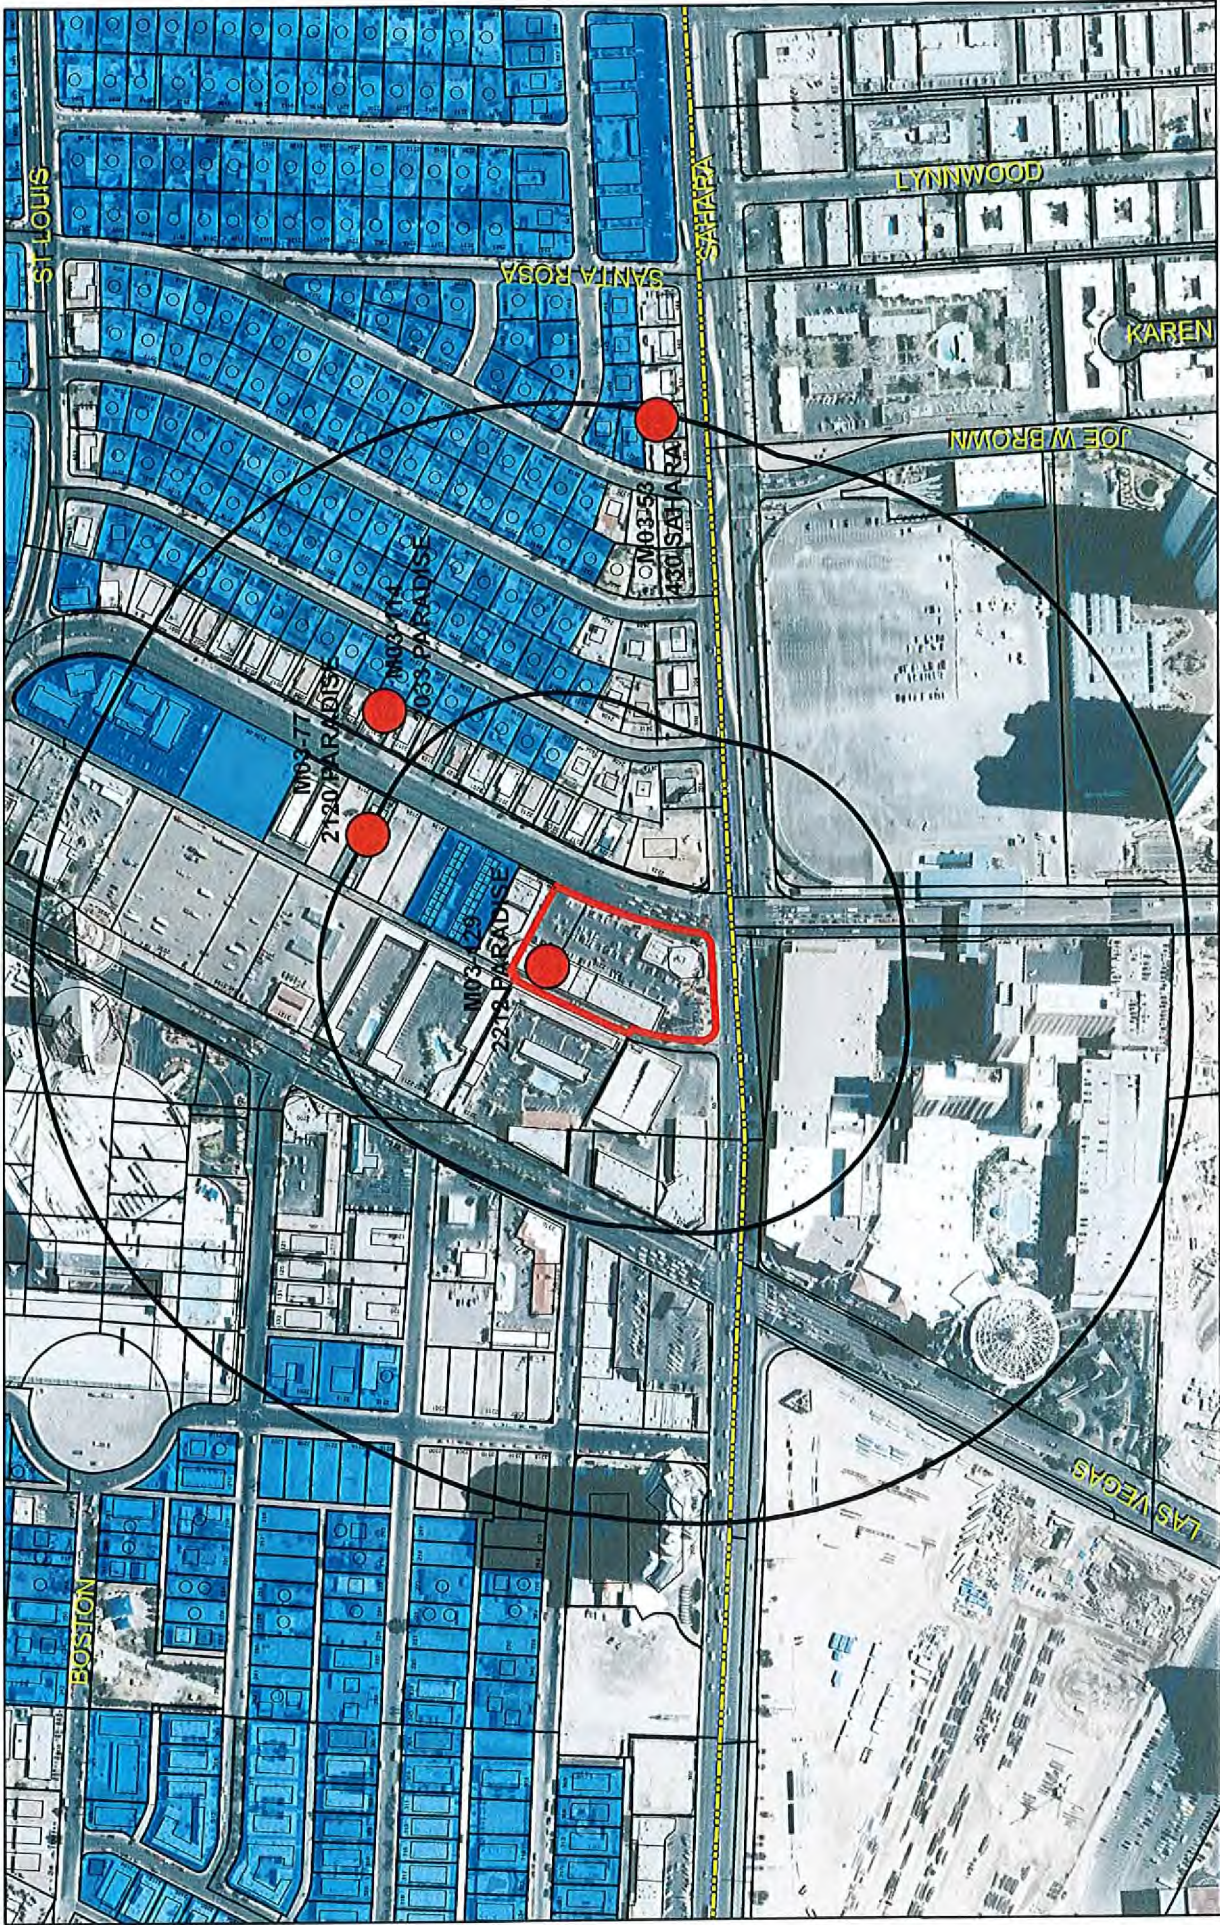

CASE: **RQR-29379**

RADIUS: 1000 FT

ZONING OF SUBJECT PROPERTY: C-1 (LIMITED COMMERCIAL)

CASE: **RQR-29379**

RADIUS: 1000 FT

ZONING OF SUBJECT PROPERTY: C-1 (LIMITED COMMERCIAL)

RQR-29379

- Business Licenses**
- Message Establishment
 - Child Care/Children Facility