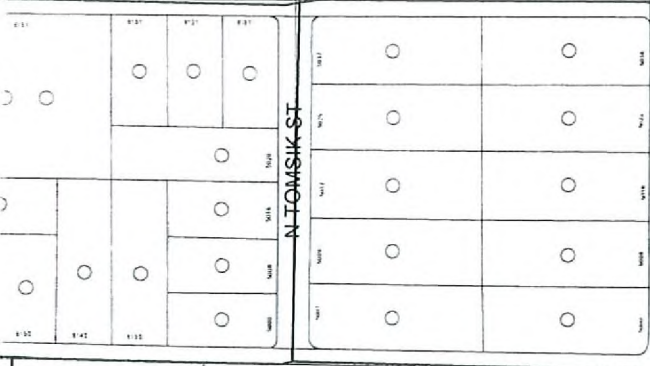

W LA MADRE WY