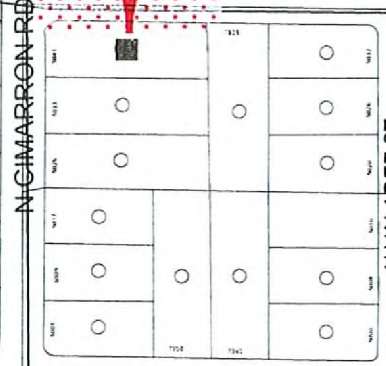

W LA MADRE WY