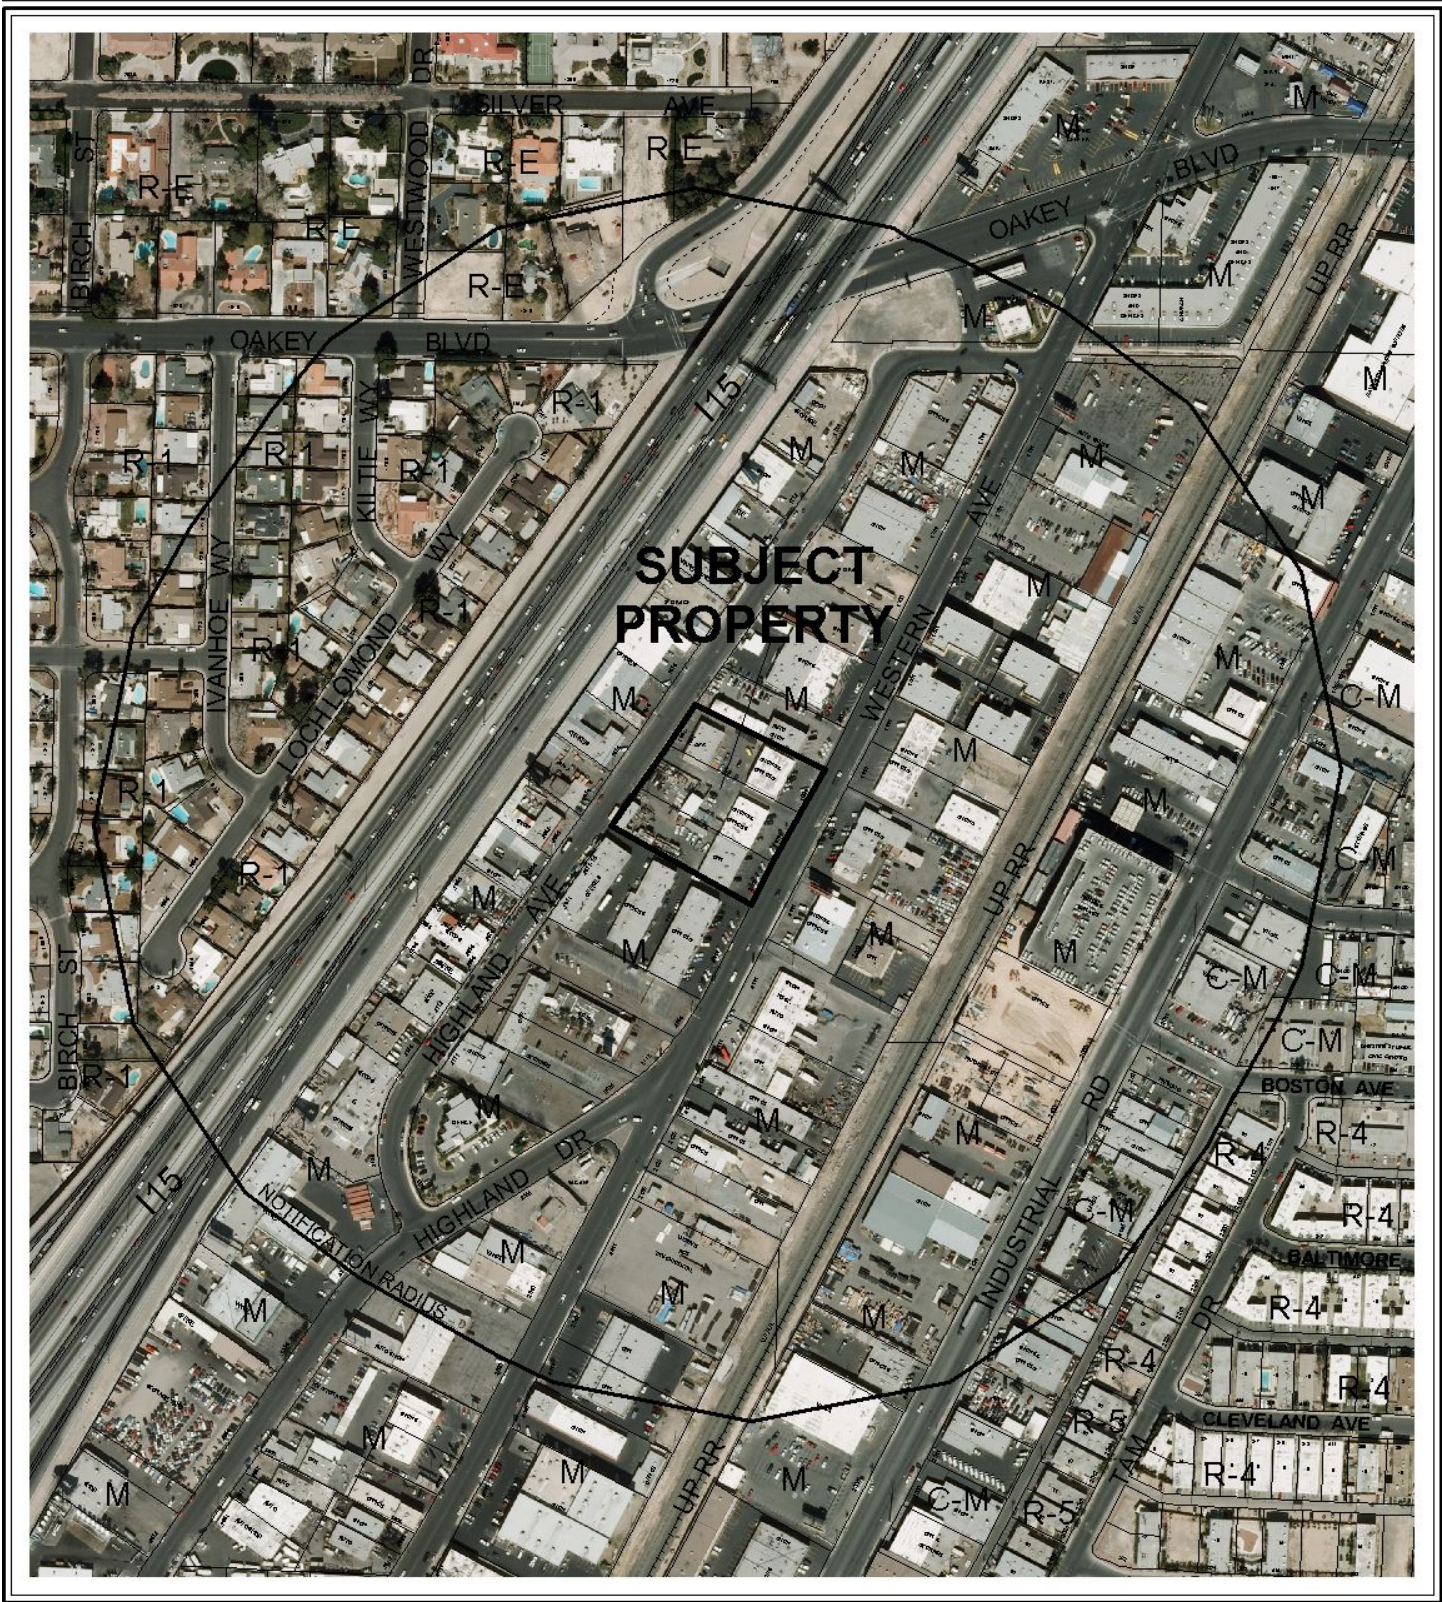

CASE: SDR-29409
RADIUS: 1000 FT
ZONING OF SUBJECT PROPERTY: M (INDUSTRIAL)

CASE: SDR-29409
RADIUS: 1000 FT
ZONING OF SUBJECT PROPERTY: M (INDUSTRIAL)