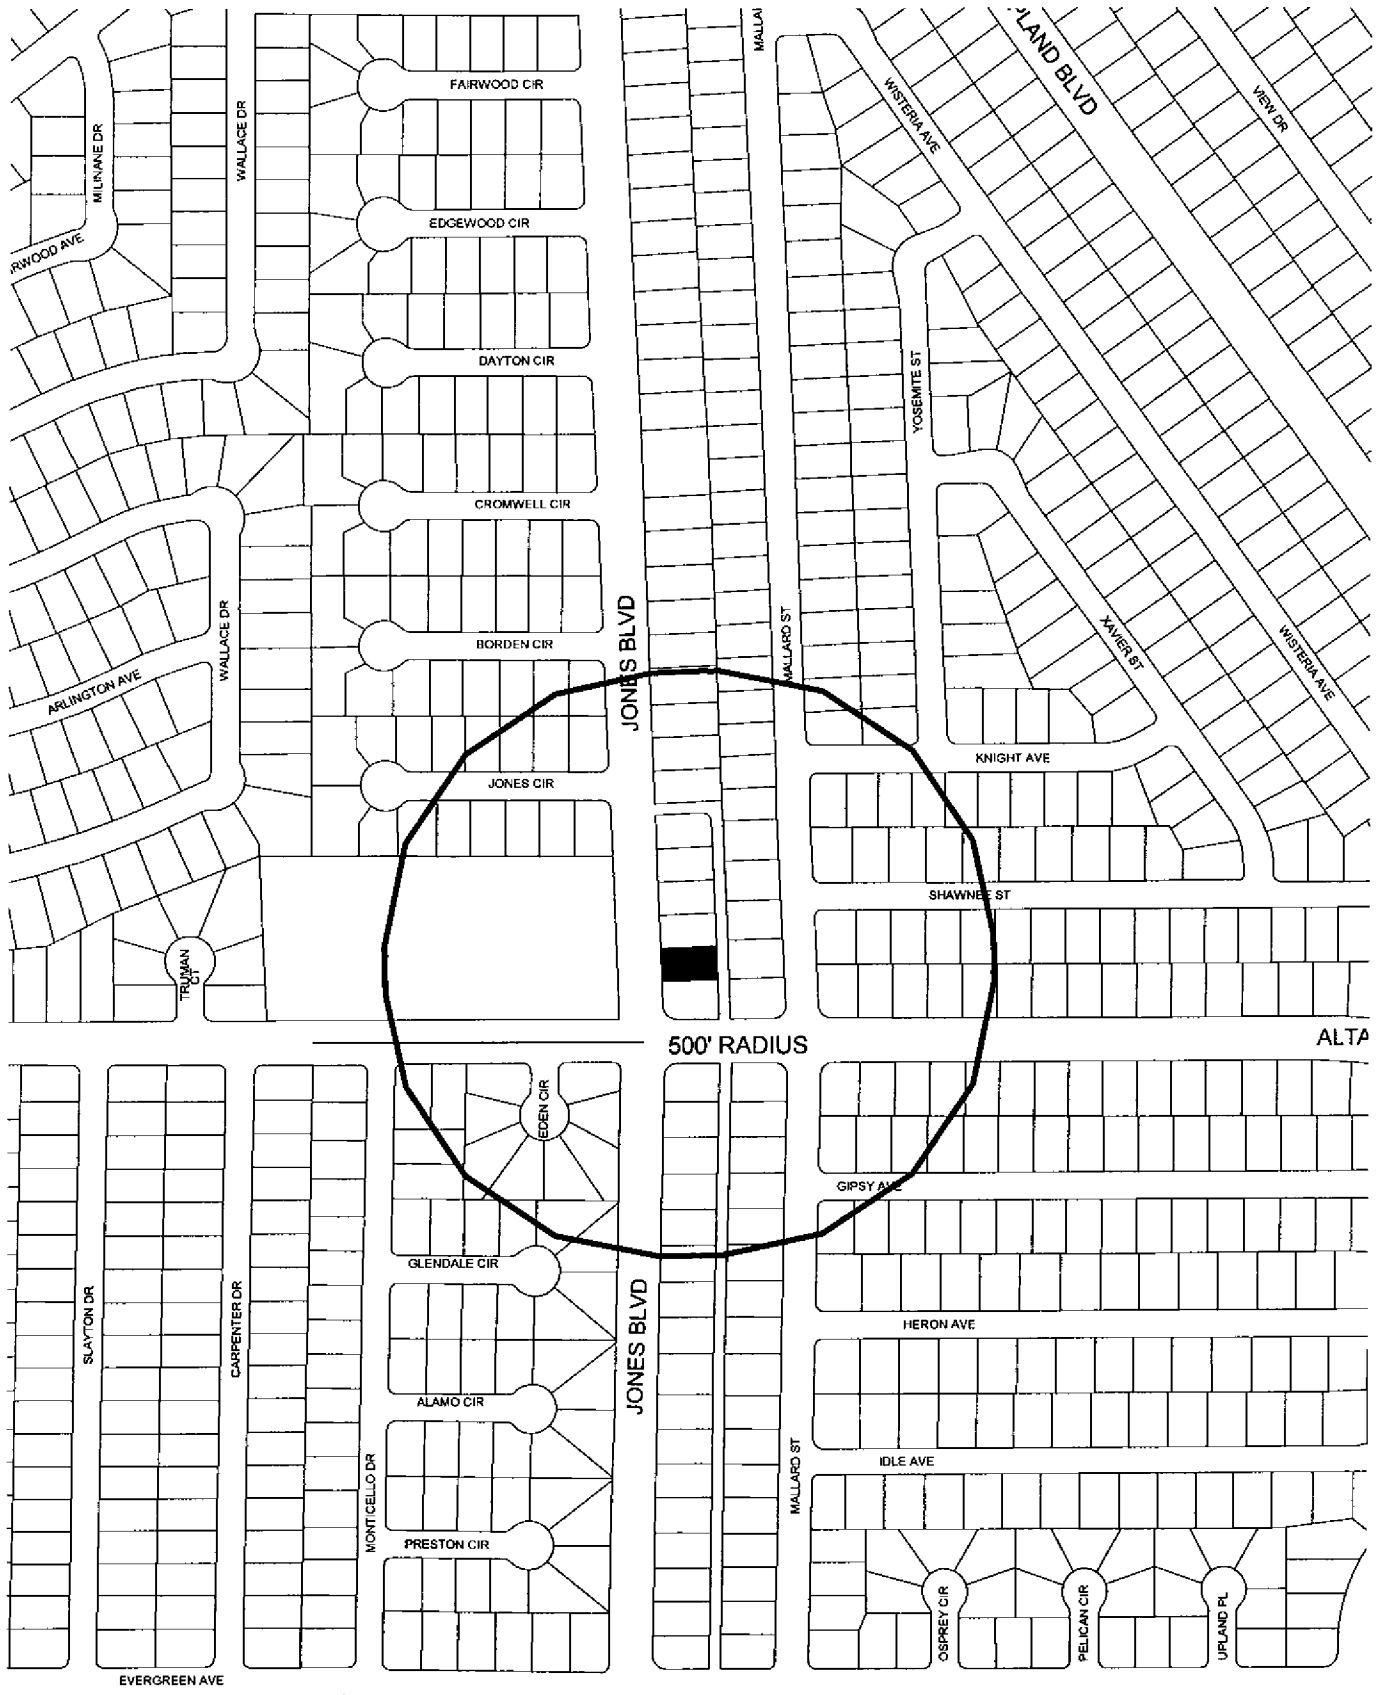

MIND OVER MATTER HYPNOTHERAPY

500' RADIUS

ALTA