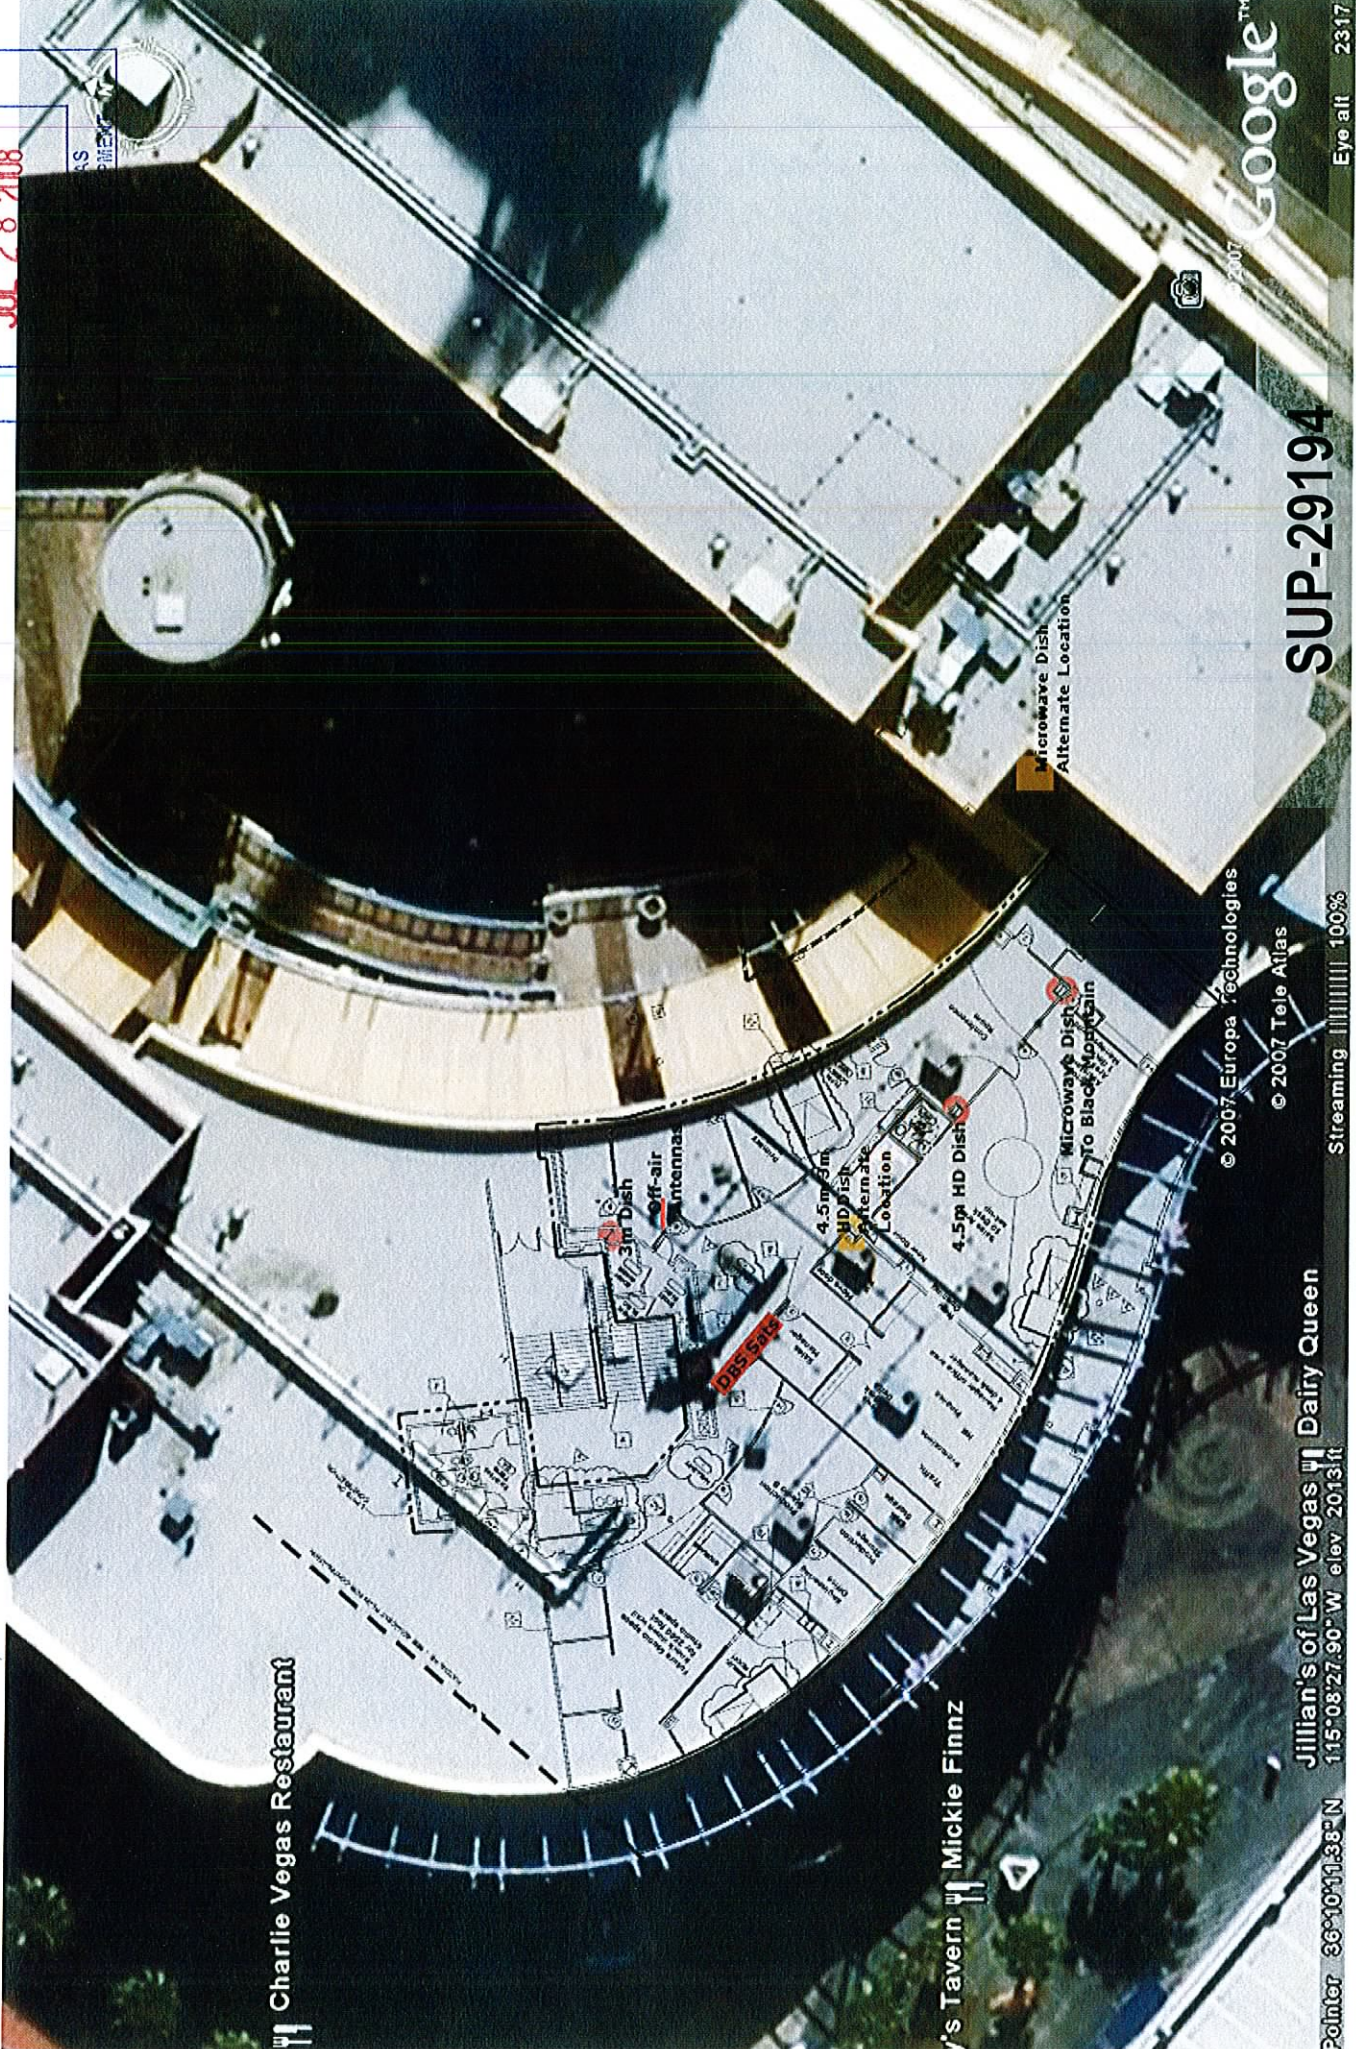

EXHIBIT B

RECEIVED

JUL 28 2008

Charlie Vegas Restaurant

Jillian's Tavern Mickie Finnz

Jillian's of Las Vegas Dairy Queen

115°08'27.90" W elev 2013 ft

Pointer 36°10'11.39" N