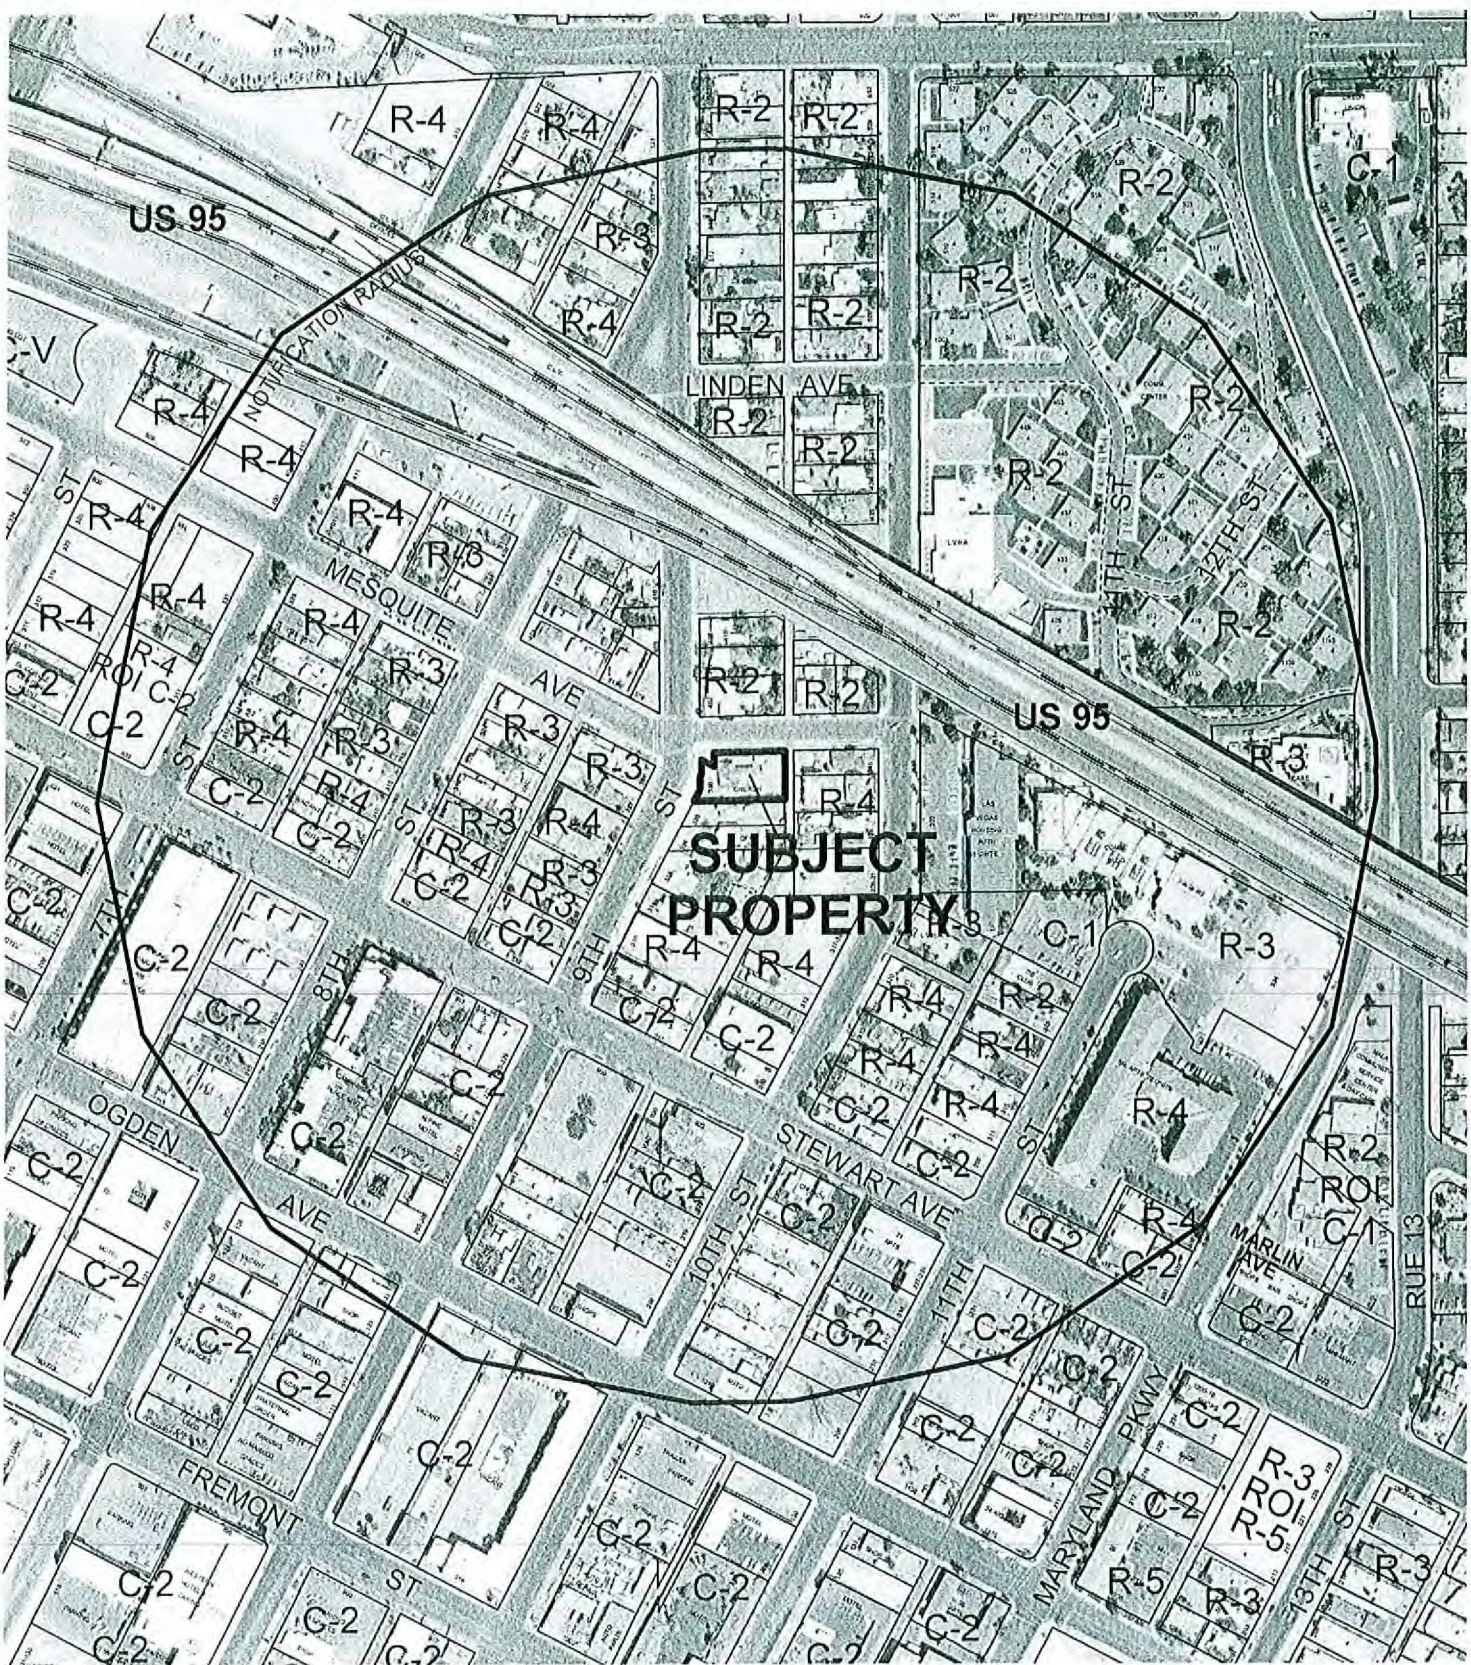

CASE: **ROC-28660**

RADIUS: 1000 FT

ZONING OF SUBJECT PROPERTY: R-4 (HIGH DENSITY RESIDENTIAL)

CASE: **ROC-28660**

RADIUS: 1000 FT

ZONING OF SUBJECT PROPERTY: R-4 (HIGH DENSITY RESIDENTIAL)