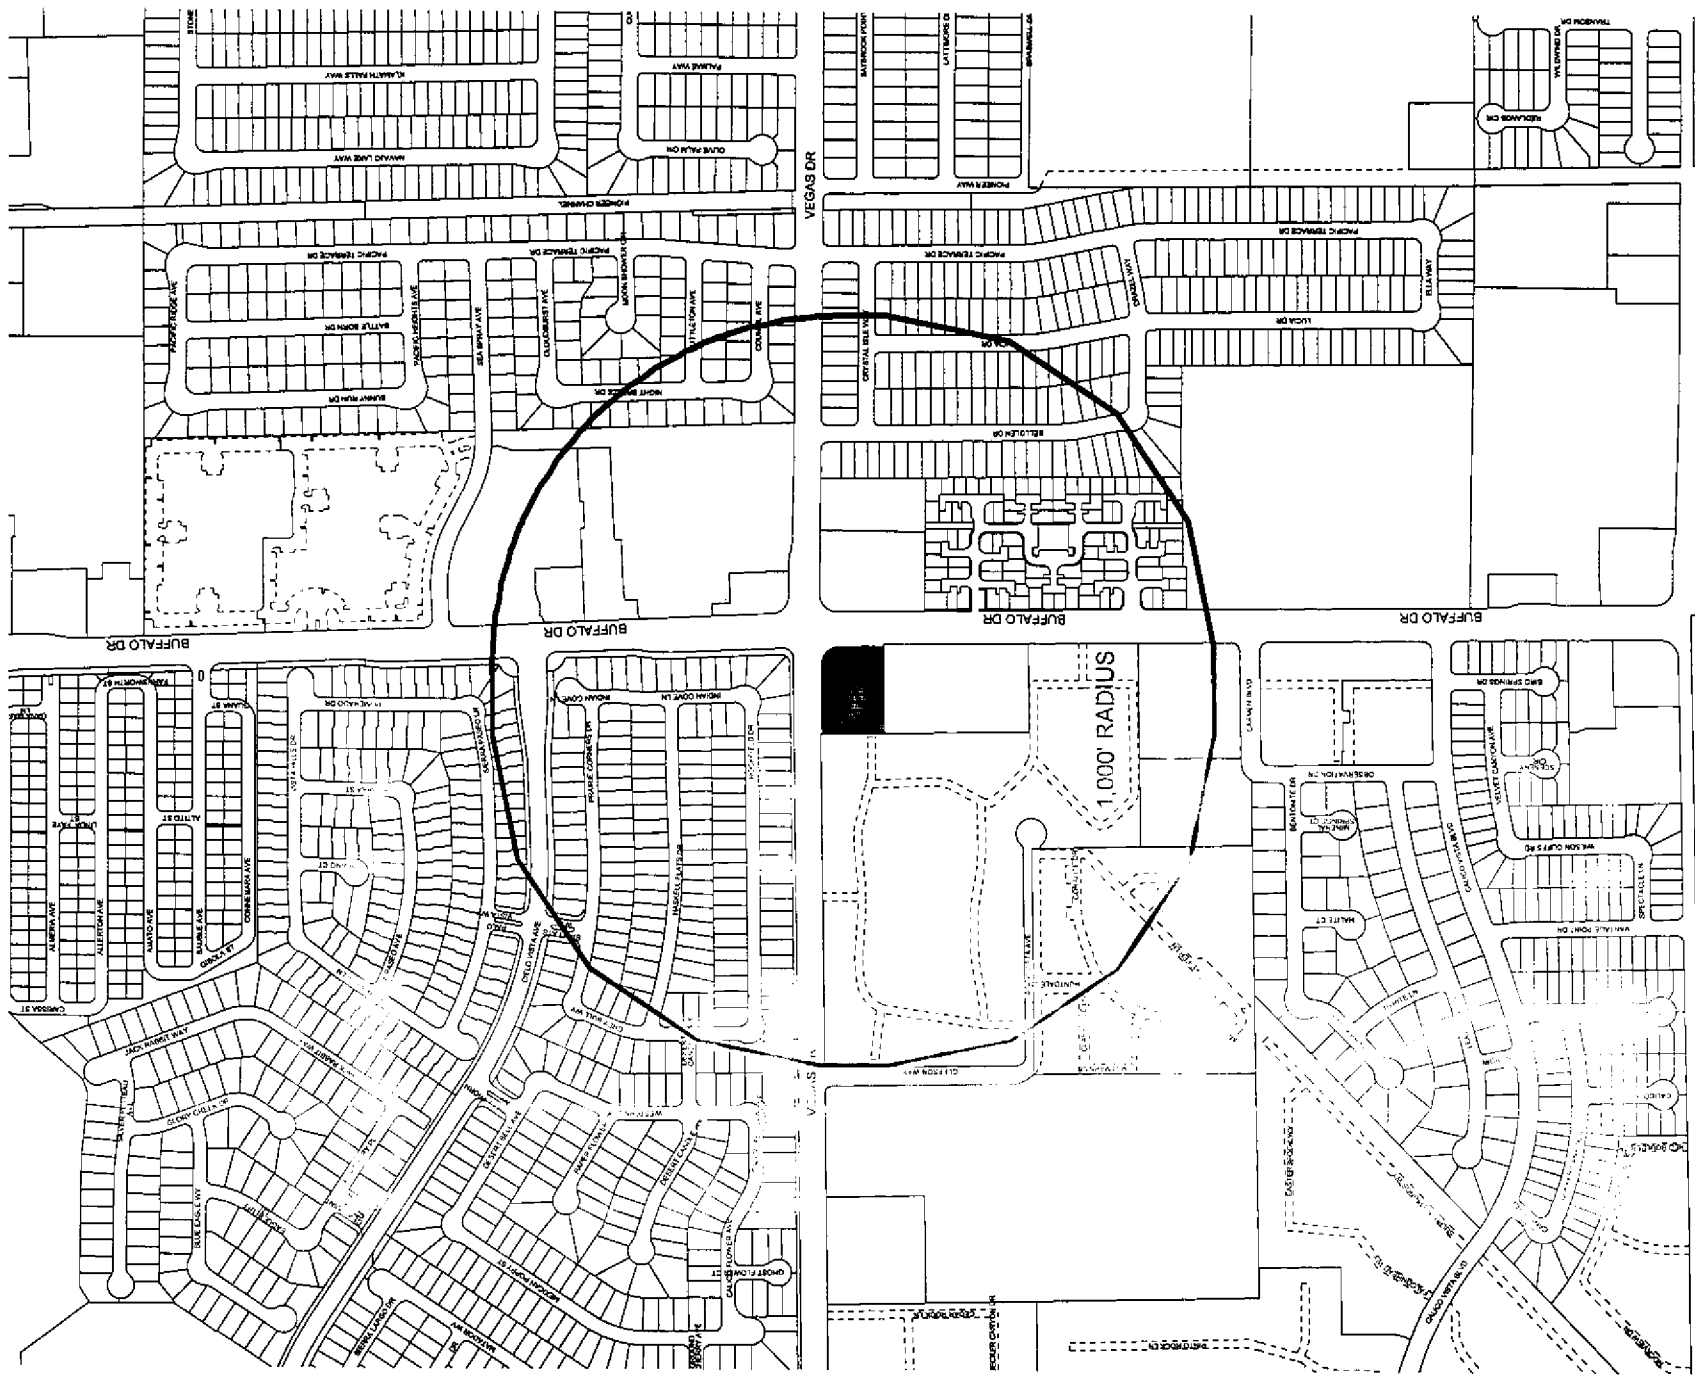

# TOWN CENTER GROCER

0 300 600 Feet